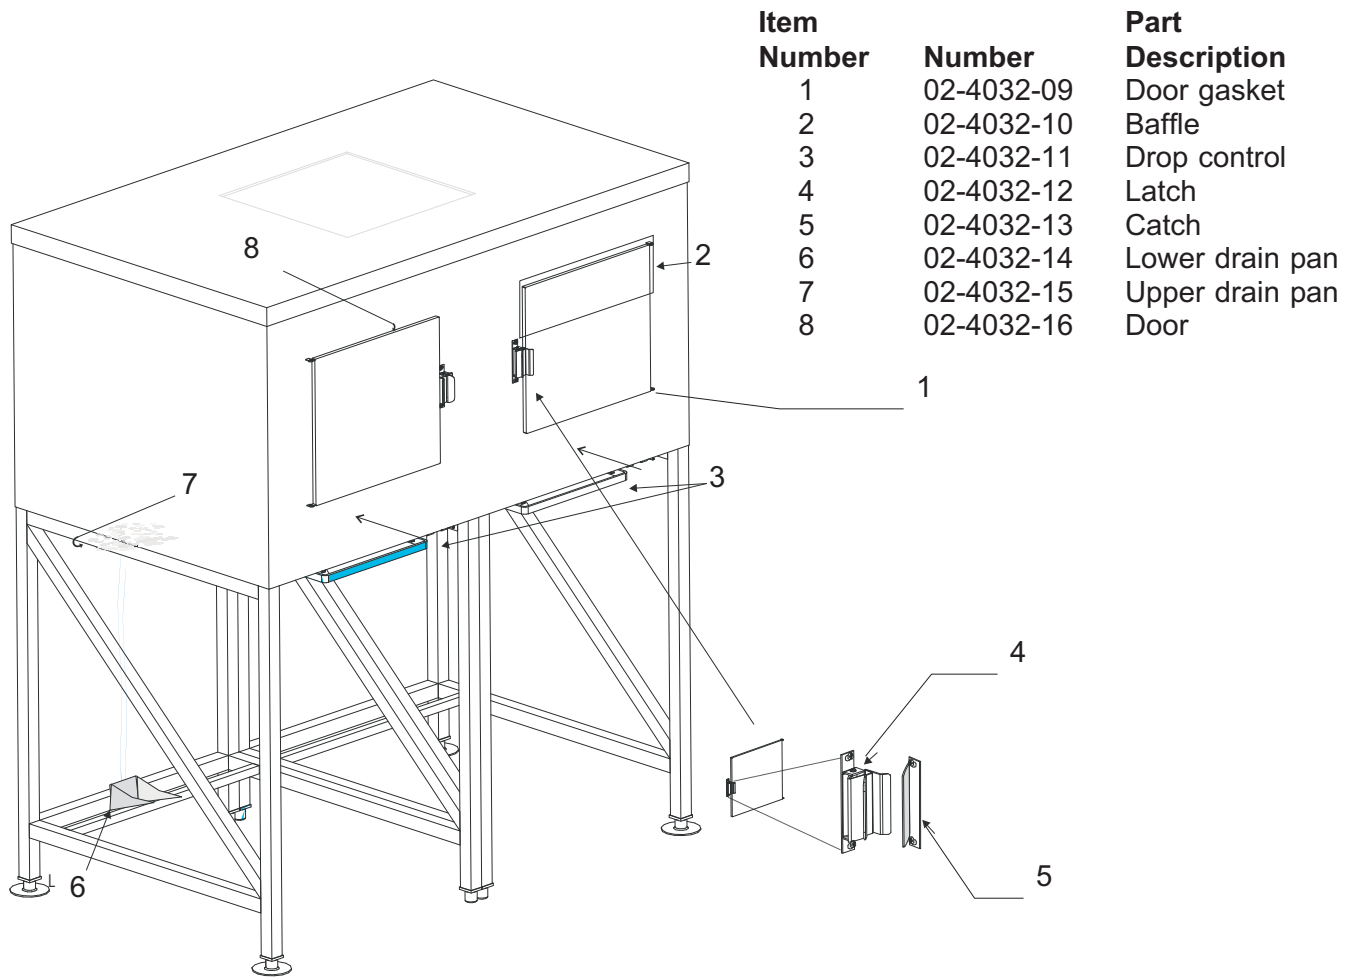

Bins, Condensers, and Accessories

Service Parts

Ice Cart Systems (ICS1, ICS2, ICS3)

Item Number	Number	Part Description
1	02-4032-01	Hinge Bracket
2	02-4032-02	Lid set
3	02-4032-03	Drain knob
4	02-4032-05	Valve & rod
4	02-4032-04	Rear wheel
	02-4032-06	Axle & hardware
5	02-4032-07	Swivel caster, no brake
	02-4032-08	Swivel caster w/brake