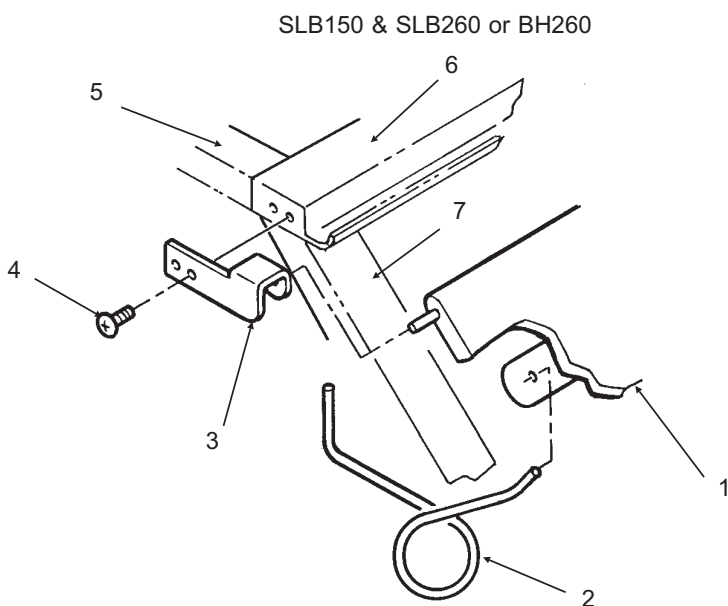

Item Number	Part Number	Description
1	C19475304	Door Assembly
2	C19629100	Door spring
3	C80299602	Left door hinge
	C80299601	Right door hinge
4	C19632604	Hinge pin
5	19-0503-04	Gasket tape, 90"
6	C80307602	Canopy
7	C80309002	Door frame assy
SLB150 Only		
	C34196203	Bin thermo bracket

Bin Drain Parts:	
BH375, SLB375, BH260 and SLB260	
	Female fitting, pn C80205501
	Male fitting, pn C80205301
	Flanged hex nut, pn C80205401
SLB150	
	Drain fitting, pn C36619500
	Drain cup, pn C36619600
	Drain cap, pn C36619400

Not Shown

KSLDK Key Mech. Kit (Slimline)

Item Number	Part Number	Description
1	C26203100	Micro switch
2	C42647900	Brass lock housing
3	C42792800	Switch bracket
4	C80417803	Key mech
5	C80575503	Coin mech cover

KSLDC, Coin Mech Kit (Slimline)

1	C18223900	Term. board
2	12-2858-02	Control Relay
3	C80457301	Coin slide mech.
4	C80457401	Coin box
5	C80457501	Mounting plate
6	C80565701	Timer