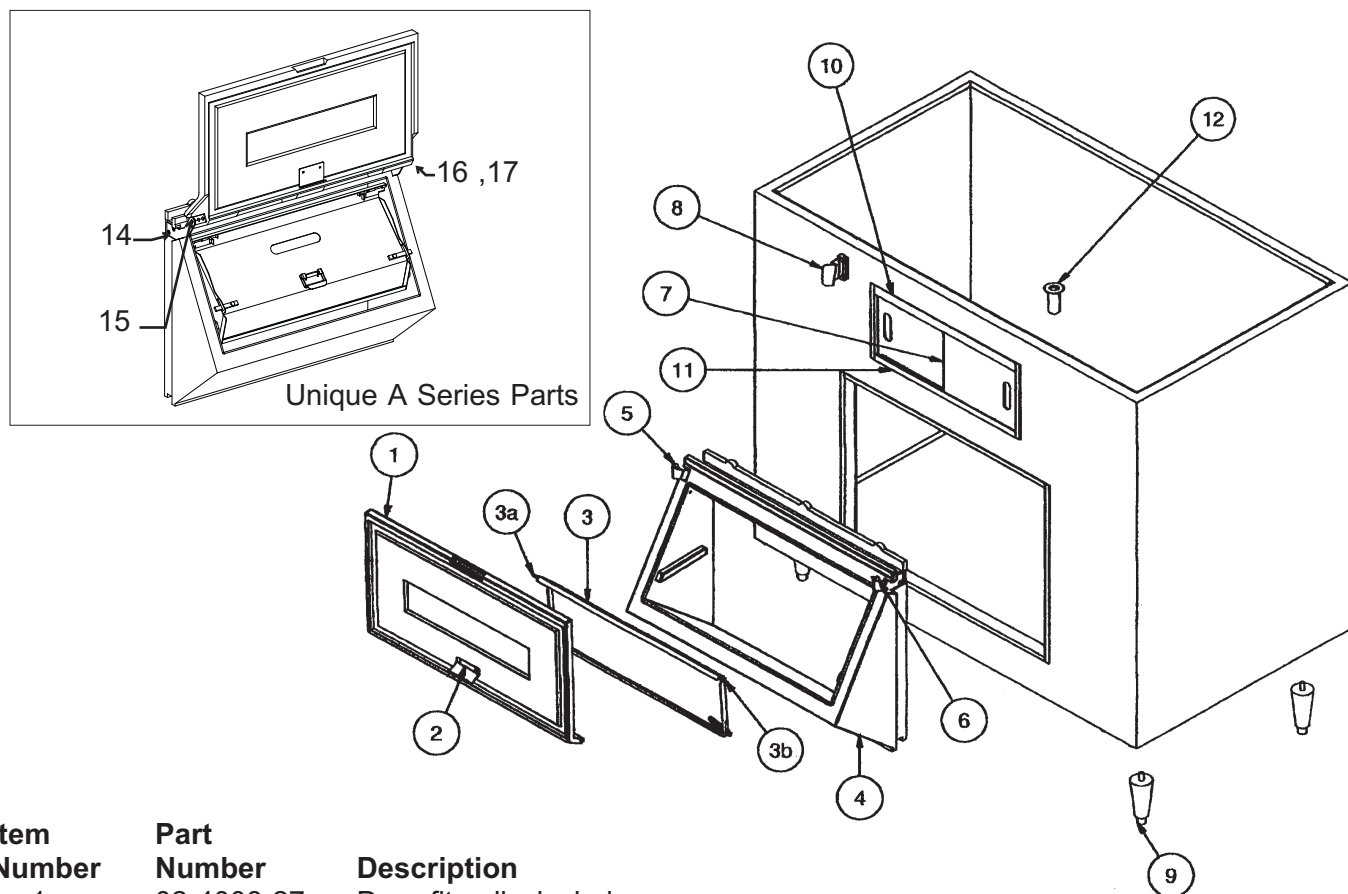

Bins, Condensers, and Accessories Service Parts

BH1100, BH1300, BH1600

Item Number	Part Number	Description
1	02-4008-27	Door fits all - includes hinges to convert to A series
2	02-4008-03	Baffle latch bracket
3	02-4008-04	Baffle assembly
3a	02-4008-23	LH & RH spring loaded hinge kit
4	02-4008-07	Snout
5	02-4008-24	LH & RH door hinges
6	part of item 5	RH door hinge
7	02-4008-10	Window (set of 2)
8	02-4008-11	Door latch, not used on A
9	02-4008-12	Leg - each
	KLP7	Leg, kit of 4, after Dec. 05 production
10	02-4008-25	Upper & lower window tracks
11	part of item 10	Lower window track
12	02-4008-15	1" plastic drain- includes nut and washer
A Series Parts Not Interchangeable with prior		
14	02-4008-28	LH hinge bracket
15	02-4008-26	LH spring loaded hinge
16	02-4008-29	RH hinge bracket
17	02-4008-32	RH spring loaded hinge

Not Shown

02-4008-16	SS Top Support Frame
02-4008-17	48" Plastic Top*
02-4008-18	60" Plastic Top*
02-4008-19	9" Filler Panel
02-4008-20	13 1/2" Filler Panel

Note: Above filler panels are 21.5" long and changed in late 2005 to these:

02-4008-21 - 20.5" long 9 inch filler panel

02-4008-22 - 20.5" long 13.5 inch filler panel

Check serial number date code or opening size to confirm which filler panel to use.

* hole 45" wide x 20.5 deep

Hole in plastic top changed in late 2005, prior top no longer available.