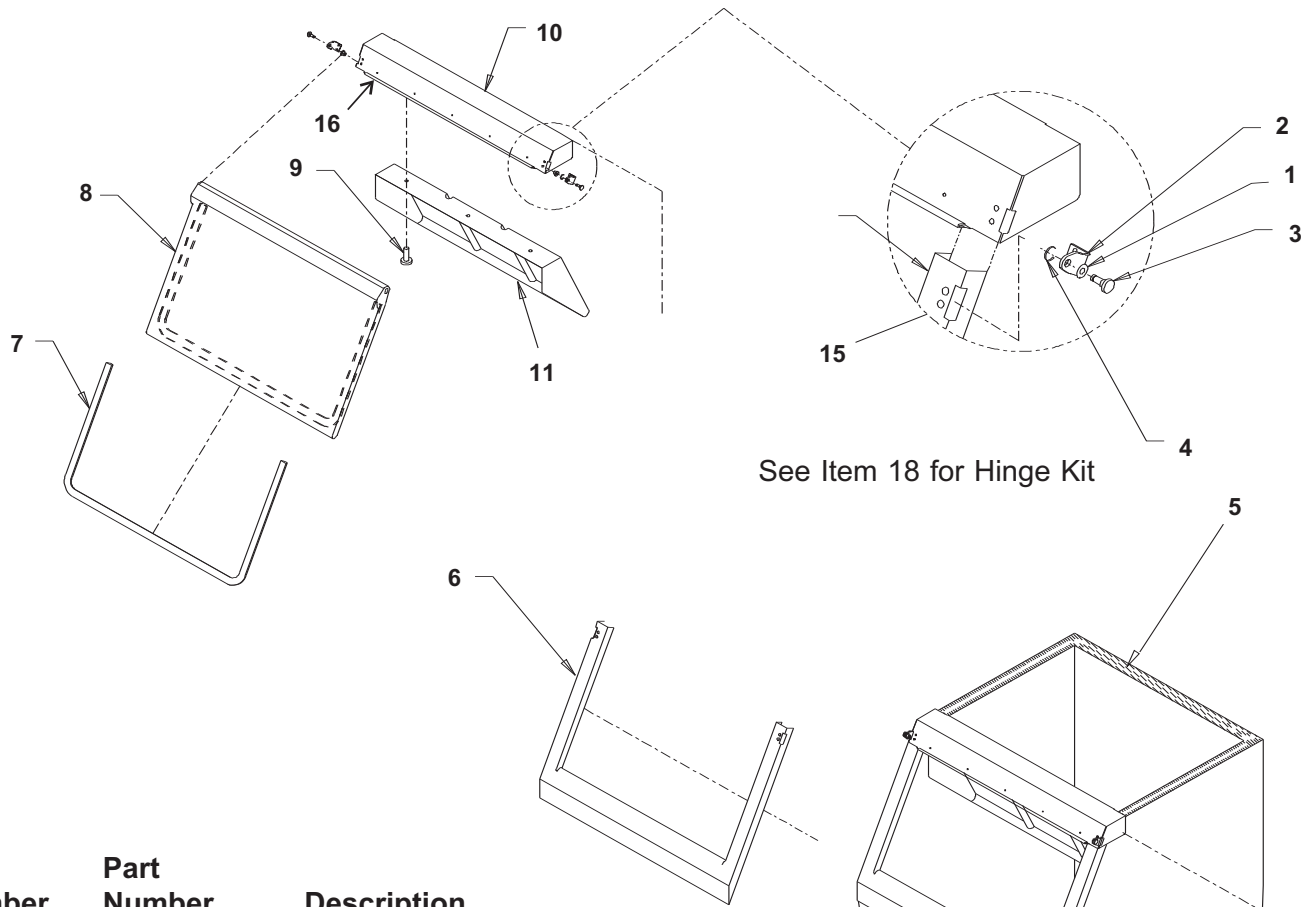

Drain Detail

Hinge Detail

Order kit KLP7 for a set of 4 legs.

* Replacement of frame recommended when servicing hinge parts.

Bins, Condensers, and Accessories Service Parts

HTB555

See Item 18 for Hinge Kit

Item Number	Part Number	Description
1	02-2380-02	Spacer
2	02-3196-01	Hinge
3	02-2806-01	Shoulder screw
4	03-1539-09	E-Ring
5	19-0503-04	Gasket - 9 ft.*
6	02-3274-01	Door frame -Brown
	02-3274-32	Door frame - Grey
7	13-0909-01	Door gasket - 58"
8	A36481-021	Door - Brown incl #7
	A36481-022	Door - Grey incl #7
9	03-0727-11	Thumb screw
10	A35637-001	Canopy
11	A37310-001	Baffle
12	02-2809-02	Drain top
13	02-4193-01	Flat washer
14	02-3108-01	Drain bottom
15	03-1418-07	Screw for hinge
16	02-3202-02	Trim guard
17	05-0586-01	Drain elbow
18	A40021-021	Hinge kit, includes 2 of items 1, 2, 3 and 4; plus 4 of item 15.
Not shown	02-0540-01	Scoop