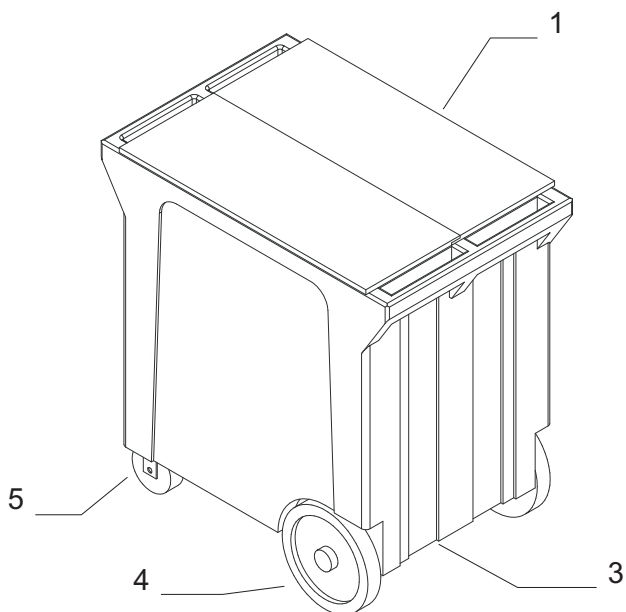

Bins, Condensers, and Accessories

Service Parts

Ice Cart Systems (ICS1, ICS2, ICS3)

Item Number	Number	Part Description
1	02-4032-01	Hinge Bracket
2	02-4032-02	Lid set
3	02-4032-03	Drain knob
4	02-4032-05	Valve & rod
4	02-4032-04	Rear wheel
	02-4032-06	Axle & hardware
5	02-4032-07	Swivel caster, no brake
	02-4032-08	Swivel caster w/brake