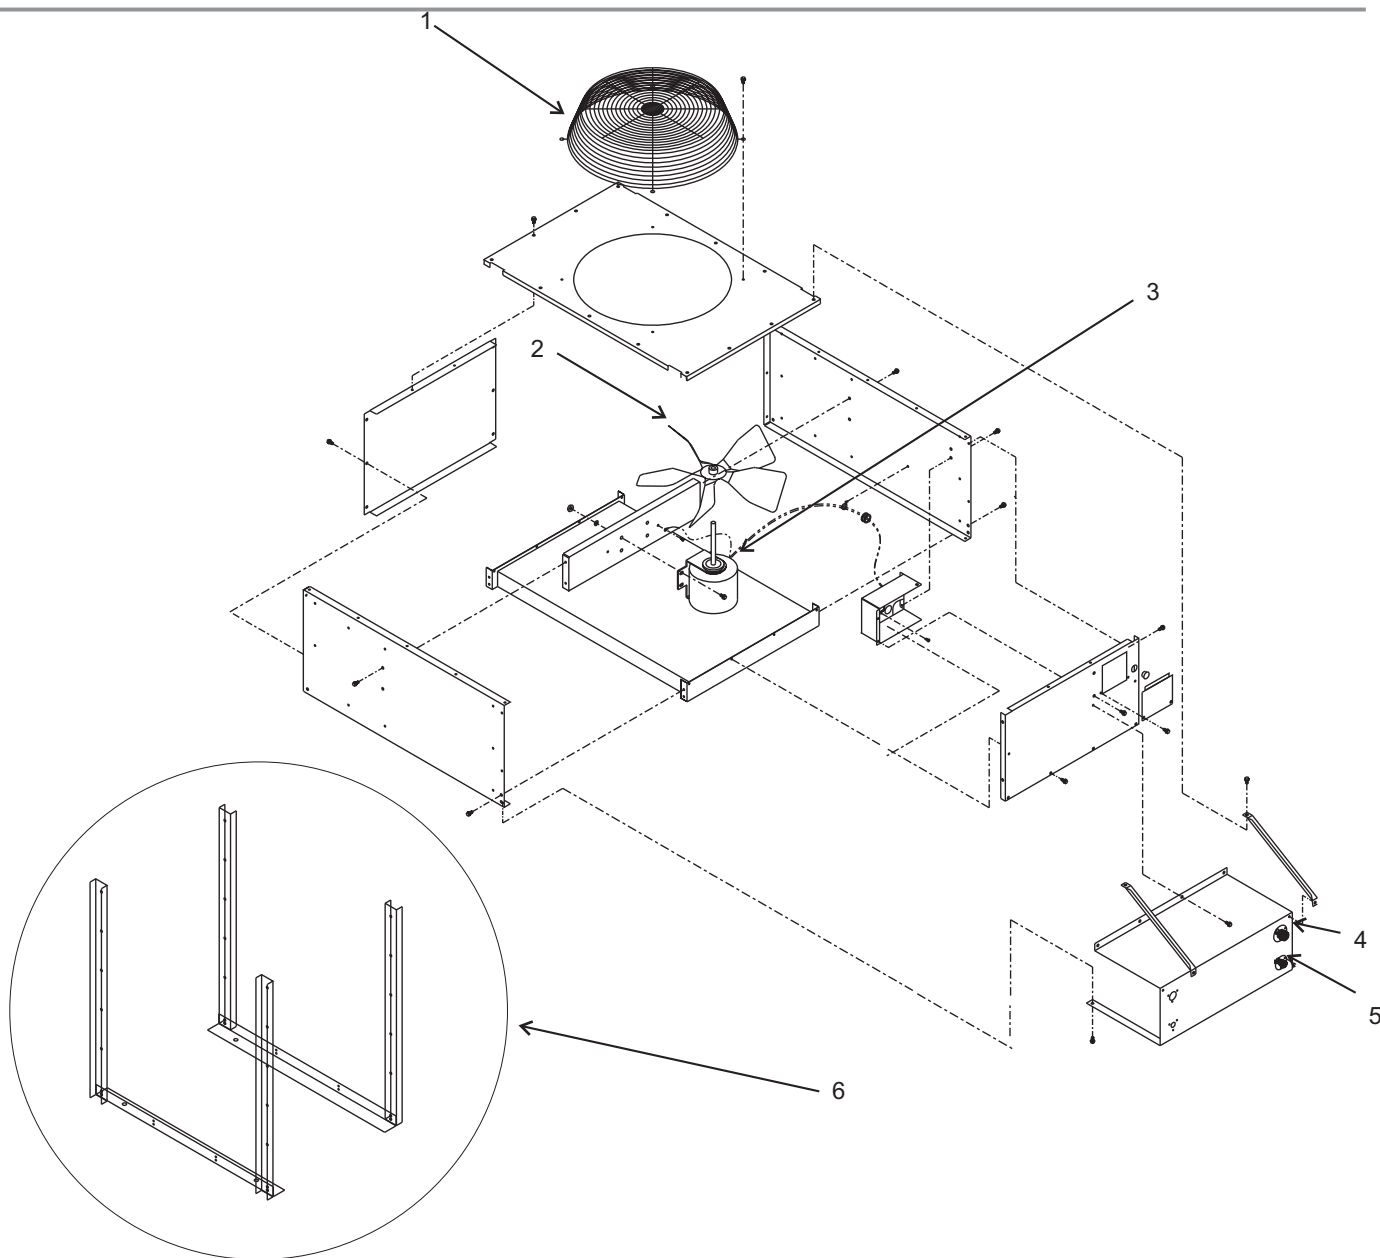

Bins, Condensers, and Accessories Service Parts

ERC Horizontal Coil Condenser

ITEM NUMBER	PART NUMBER	DESCRIPTION
1	02-3575-01	Fan guard
2	18-8800-01	Fan blade
3	18-8796-01	Fan motor ERC101
	18-8796-32	Fan motor ERC151, ERC201, ERC302, ERC401, ERC402
	18-8797-32	Fan motor ERC301
4	16-0850-01	Quick connect, discharge
5	16-0850-03	Quick connect, liquid
6	A36990-001	Leg kit for ERC101, 151, 201, 301, 302
	not available	Leg kit for ERC401, 402