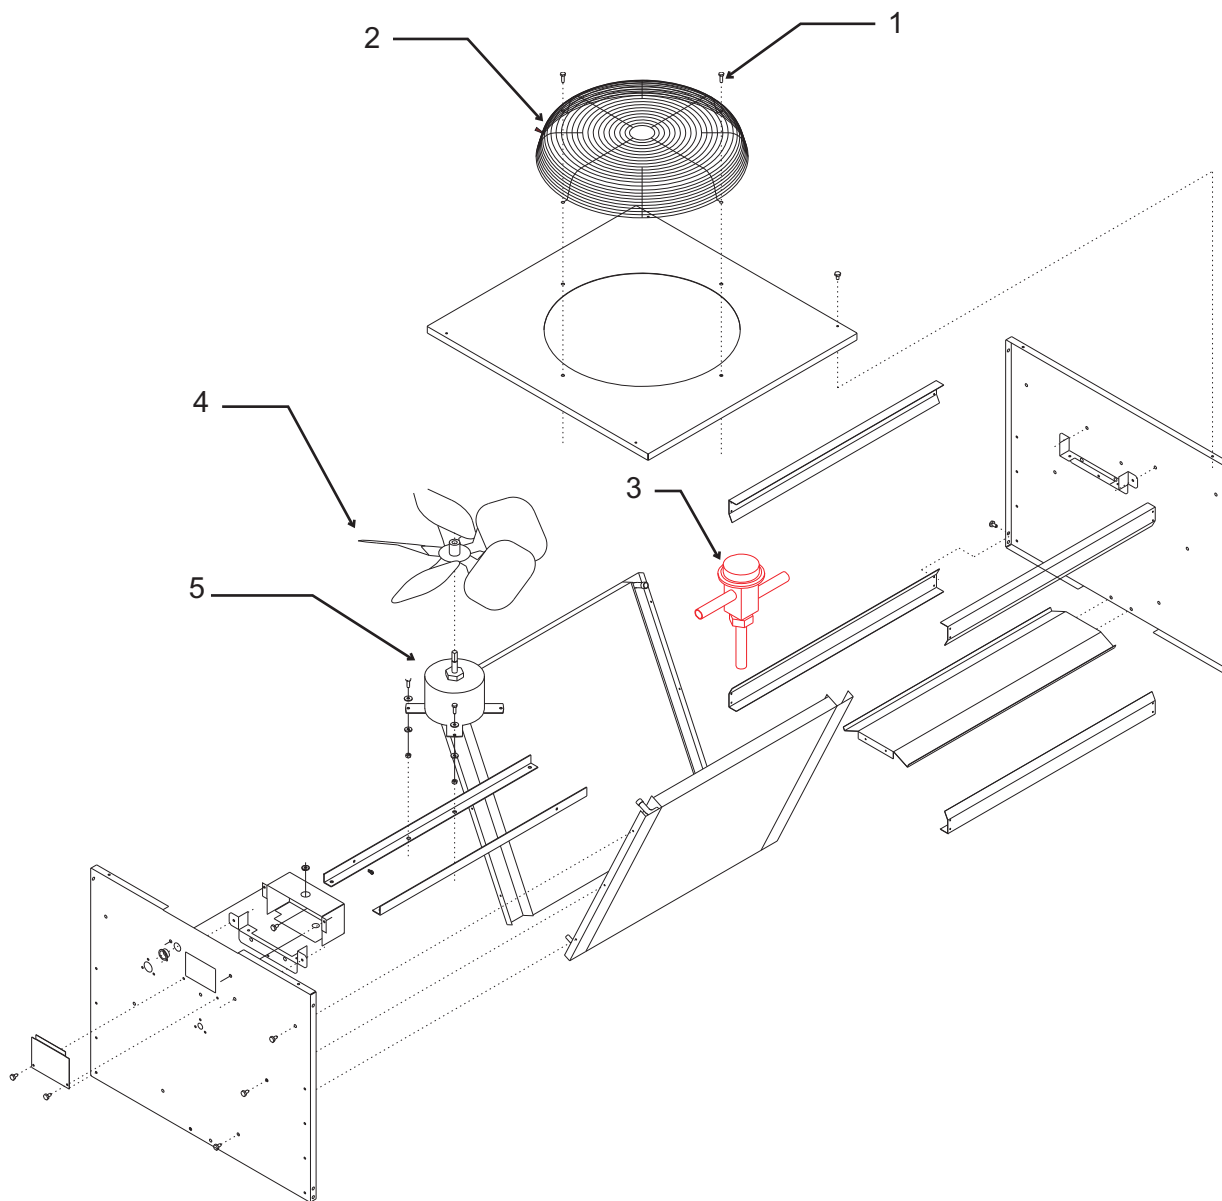

Bins, Condensers, and Accessories Service Parts

ERC V Coil Condenser, ERC611, ERC2086, ER2C6810, ER2C1316

Item Number	Part Number	Description
1	03-1645-01	Screw
2	02-3770-01	Fan guard
3	16-1044-01	Headmaster, ERC611
4	18-8820-01	Fan blade
5	12-2717-01	Fan motor

Not Shown:

- A37169-001 Leg - fits all
- A37296-001 Leg brace,
- 03-1645-01 Screw for legs

ERC611:

- 16-0850-01 Quick connect, discharge
- 16-0850-03 Quick connect, liquid

ER680, 1086, ER2C6810, 1316:

- 16-1057-04 Quick connect, discharge
- 16-1057-03 Quick connect, liquid

Fan motor run capacitor: 18-8878-01

Line set ends: kTE4 (set of all 4)

Eclipse line set ends: KTE6 (set of all 6)