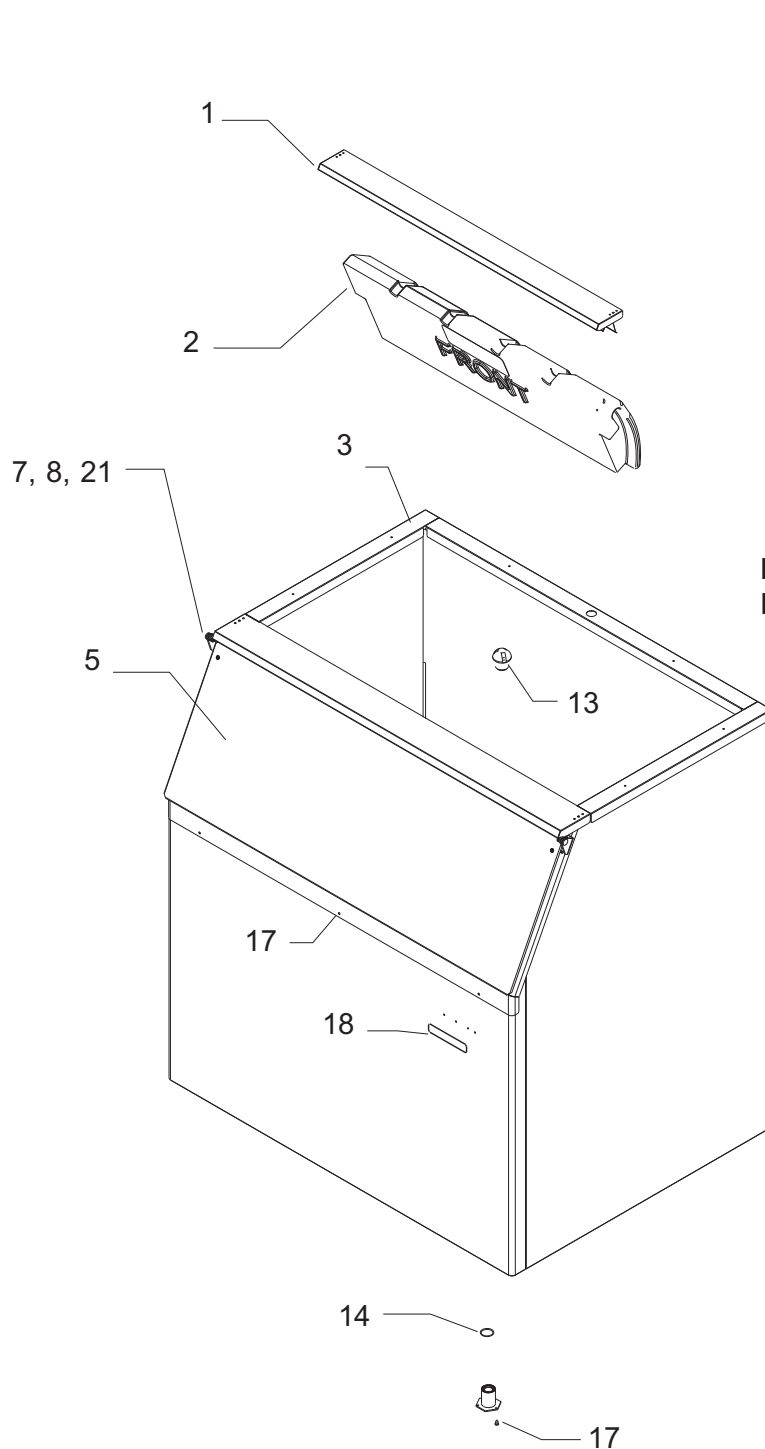

Bins, Condensers, and Accessories Service Parts

BH801

ITEM NUMBER	PART NUMBER	DESCRIPTION
1	A38434-001	Canopy
2	A38476-001	Baffle
3	19-0503-04	Gasket order per foot
4	A37640-021	Door Frame,
5	A32419-020	Door, incl 5a, 6, 21, 22
5a	02-2881-02	Drip molding
6	13-0595-00	Door Gasket (10')*
7	A32396-002	Hinge Rt.
8	A32396-001	Hinge Left
9	02-2380-01	Hinge Bushing
10	02-2380-02	Hinge Spacer
11	02-2806-01	Shoulder Screw
12	03-1539-09	E-Clip
13	02-2809-02	Drain Top
14	02-4193-01	Flat washer
15	02-3201-01	Drain bottom
16	KLPE	Legs, painted set of 4
	KLPS	Legs, S.S. set of 4
17	03-1404-07	Screw - frame to bin
18	03-1419-09	Screw - hinge to frame
19	15-0808-01	Emblem
20	03-1418-24	Screw - hinge to door
21	A32546-001	Door Hinge Lft
22	A32546-002	Door Hinge Rt.