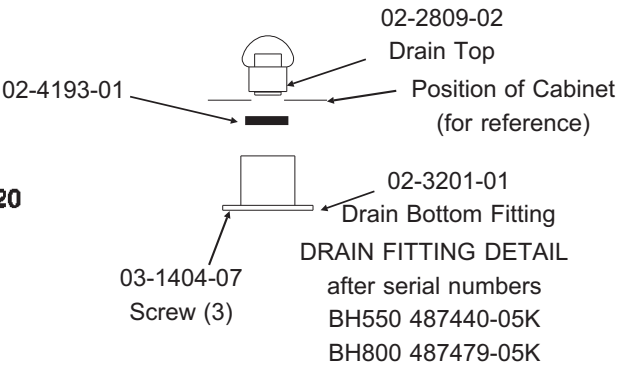

ITEM NUMBER	BH800 PART NUMBER	BH550 PART NUMBER	DESCRIPTION	ITEM NUMBER	BH800 PART NUMBER	BH550 PART NUMBER	DESCRIPTION
1	A32408-001	A33921-001	Canopy	12	03-1539-09	same	E-Clip
2	A32410-001	A32580-001	Baffle	13	03-0727-00	same	Thumb Screw
3	19-0503-04	same	Gasket	14	02-2809-01	same	Drain Top
4	A32418-020	A33922-020	Door Frame	15	13-0617-11	same	O-Ring
	A37640-021	A37639-021	Door Frame, C series	16	KLPE	same	Legs, painted
5	A32419-020	A33938-020	Door, incl 5a, 6, 22, 23	17	KLPS	same	Legs, S.S.
5a	02-2881-02	02-2881-03	Drip molding	18	03-1404-07	same	Screw
6	13-0595-00	same	Door Gasket	19	03-1360-02	same	Screw
	(10')	(6')	order per foot	20	15-0711-01	same	Emblem
7	A32396-002	same	Hinge Rt.	21	03-1418-41	same	Screw
8	A32396-001	same	Hinge Left	22	A32546-001	same	Door Hinge Lft
9	02-2380-01	same	Hinge Bushing	23	A32546-002	same	Door Hinge Rt.
10	02-2380-02	same	Hinge Spacer	24	03-1423-07	same	Speed Nut for Baffle
11	02-2806-01	same	Shoulder Screw