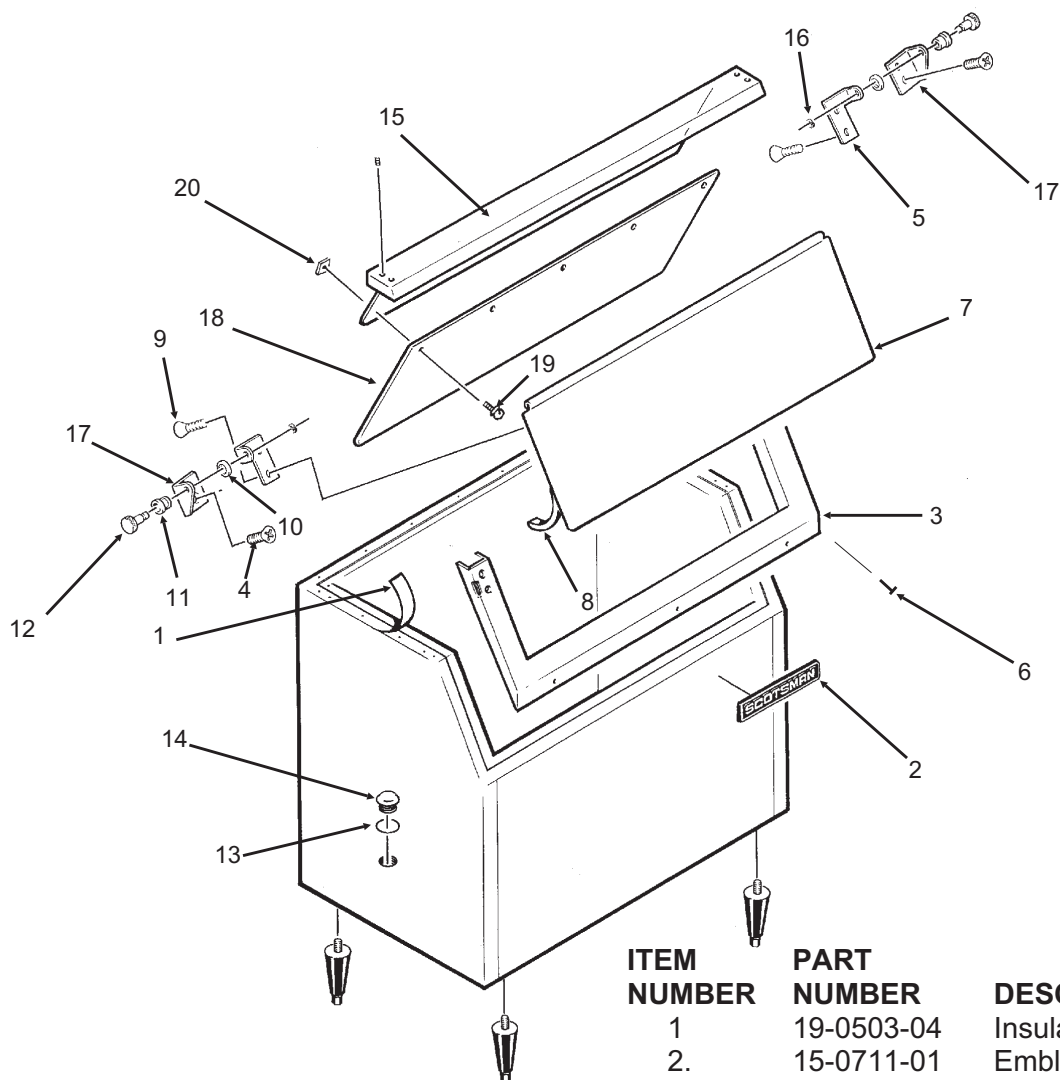

Bins, Condensers, and Accessories Service Parts

BH1000

Note: There are three distinct BH1000 bins:

- BH1000 with a stainless steel liner uses bin door size 49.5" x 15" part number A32572-020.
- BH1000A - (plastic liner) is as illustrated, using the parts list to the right. Door size = 52 x 15
- BH1000C - door is 51 x 15
  - 02-3223-01 Door
  - 13-0595-00 Gasket / ft
  - 02-3225-01 Hinge kit
  - 02-3226-01 Pivot pin set

ITEM NUMBER	PART NUMBER	DESCRIPTION
1	19-0503-04	Insulating Tape
2.	15-0711-01	Emblem
3.	A32521-001	Door Frame
4.	03-1360-02	Screw
5.	A32546-002	Right Door Hinge
6.	03-1404-07	Screw
7.	A32518-020	Door
8.	13-0595-00	Door gasket, req.7'
9.	A32546-001	Left Door Hinge
10.	02-2380-01	Hinge Bushing
11.	02-2380-02	Bushing
12.	02-2806-01	Screw
13.	13-0617-11	O-Ring
14.	02-2809-01	Drain top
15.	A32395-001	Canopy Assembly
16.	03-1539-09	E-Ring
17.	A32396-001	Hinge Member Left
	A32396-002	Hinge Member Right
18	A32399-001	Baffle
19	03-0727-06	Screw
20	03-1423-07	Speed Clip