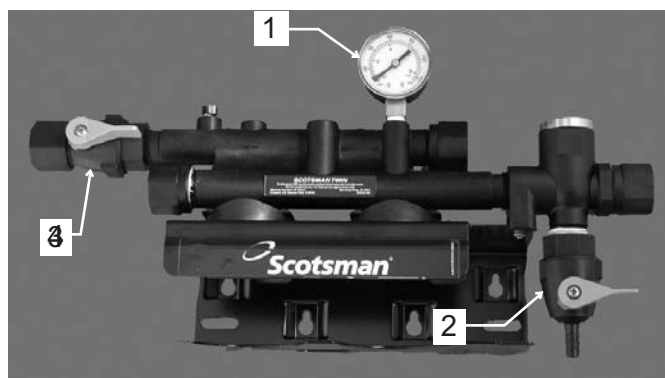

02-3740-01 CM₃ 1056 & up

03-1675-03 Bolt (plastic head)

Bins, Condensers, and Accessories Service Parts

Water Filters

SSM1, SSM2, or SSM3 Water Filters Parts Current Version

Item	SSM1	SSM2, 3	Description
1	02-3790-15	02-3790-15	Gauge
2	02-3790-16	02-3790-19	Flushing Valve
3	-	023790-20	Inlet Valve
4	02-3790-21	-	Valve handle