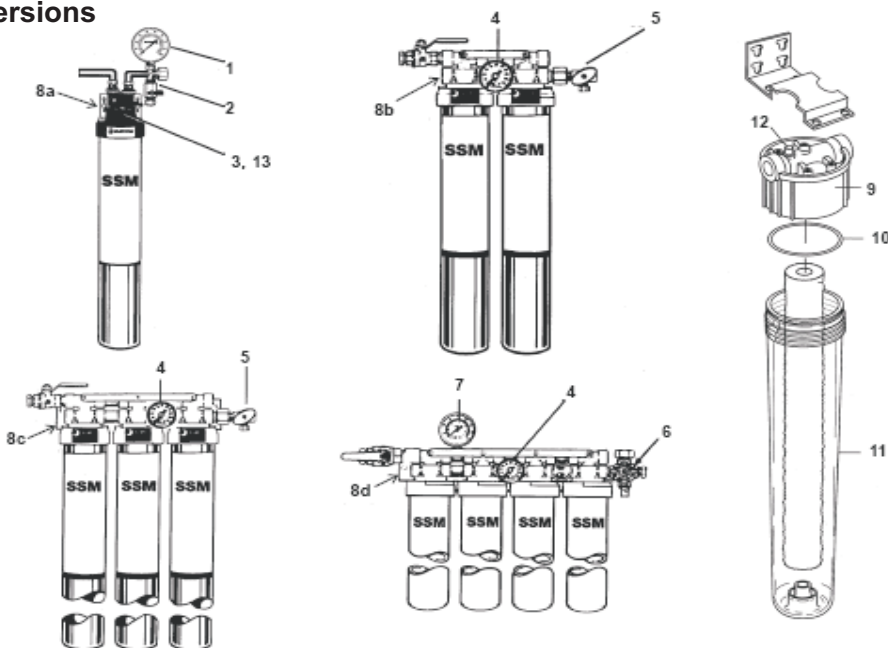

02-3740-01 CM₃ 1056 & up

03-1675-03 Bolt (plastic head)

Bins, Condensers, and Accessories Service Parts

Water Filters

SSM1, SSM2, or SSM3 Water Filters Parts Current Version

Item	SSM1	SSM2, 3	Description
1	02-3790-15	02-3790-15	Gauge
2	02-3790-16	02-3790-19	Flushing Valve
3	-	023790-20	Inlet Valve
4	02-3790-21	-	Valve handle

Pre-Filter Parts - Current Version

9n	02-3790-22	Head assembly
10n	02-3790-23	O-ring
11n	02-3790-24	20" bowl
	02-3790-25	10" bowl

Prior Versions

Current Pre Filter

Prior Version Parts

Item Number	Part Number	Description	Item Number	Part Number	Description
1	02-3790-15	Outlet gauge	8c	02-3790-03	Triple bracket
2	02-3790-16	Activation valve, single	8d	02-3790-04	Quad bracket
3	02-3790-12	Valve stem		02-3790-05	Screw for bracket
4	02-3790-14	Outlet gauge	9	02-2790-06	Prefilter head
5	02-3790-17	Activation valve	10	02-3790-07	Ring seal
6	02-3790-18	Activation valve, quad	11	02-3790-08	20" bowl
7	02-3790-13	Pressure gauge		02-3790-09	10" bowl
8a	02-3790-01	Single bracket	12	02-3790-10	Pressure relief kit
8b	02-3790-02	Dual bracket	13	02-3790-11	Valve handle