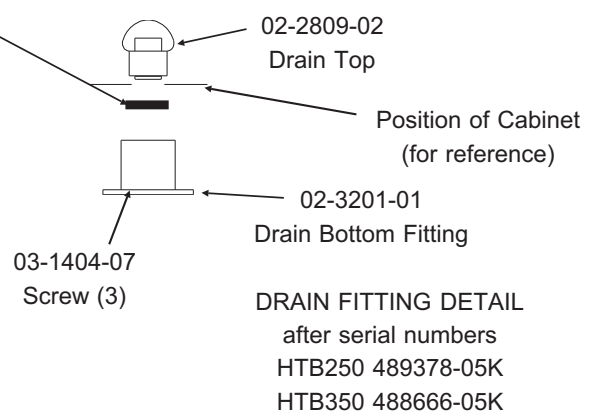

Item Number	Part Number	Description
1	02-2806-01	Shoulder screw
2	02-2380-02	Spacer
3	A25259-001	BH450 Hinge member
	A31248-001	Hinge member, all but BH450
4	03-1417-14	Washer
5	03-1404-26	Screw
6	02-2380-01	Hinge bushing
7	03-1539-09	E ring
8	A32648-001	Door - brown
	A32648-002	Door - gray
9	13-0595-00	Door gasket (49" req.)
10	02-2857-01	HTB250/350 Door frame, brown
	02-2857-32	HTB250/350 door frame, gray
	A30820-001	BH450 Door frame & canopy
	02-2857-32	BH250AE/BH350AE Door frame
11	13-0617-11	O-ring
12	02-2809-01	Drain top, all but BH450
	A18090-000	BH450 drain top
13	A06448-000	BH450 strainer
14	15-0711-01	Emblem - for sandalwood
	15-0711-02	Emblem for gray
15	KLP2E	Legs, black
	KLP2S	Legs, nickel plated
16	A32580-001	Baffle HTB only
	03-0727-06	Thumb screw for baffle
	03-1423-07	Speed nut for baffle
17	A32317-001	Canopy, all but BH450
18	02-3201-01	Drain bottom, HTB250/350 after Nov. 91 (05K)