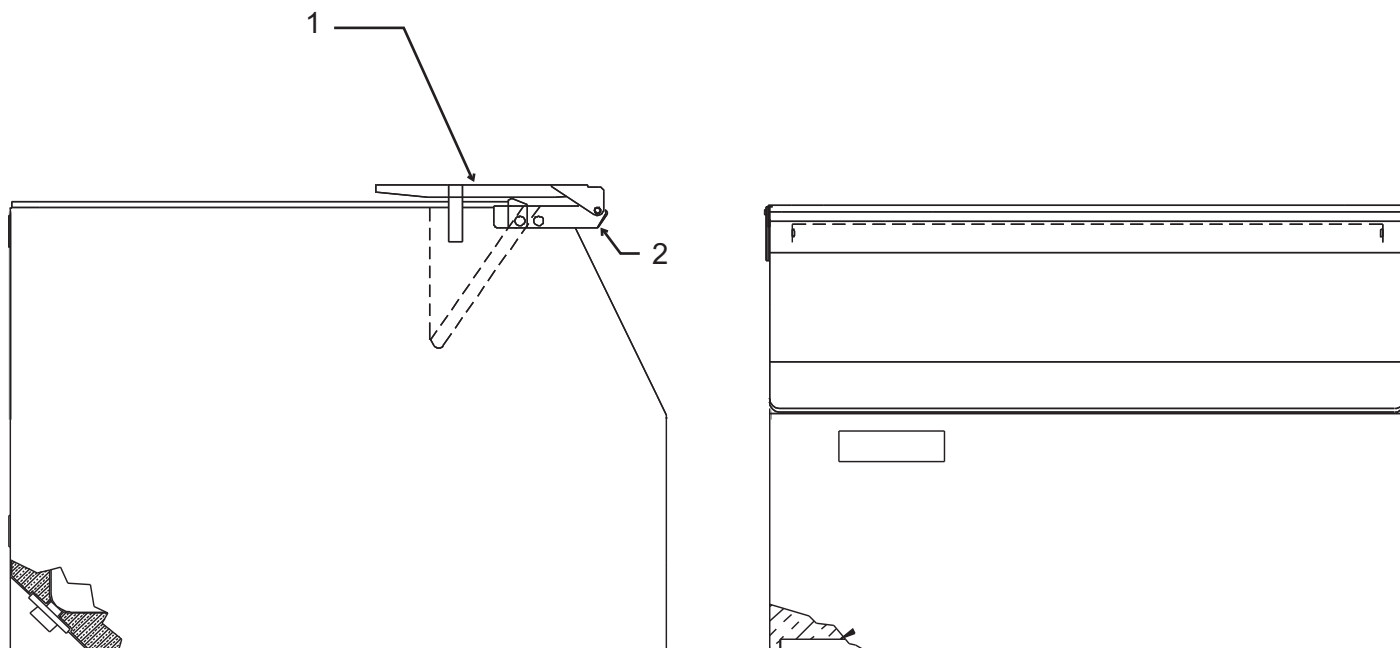

Bins, Condensers, and Accessories Service Parts

B230P

Item Number	Part Number	Description
1	02-4653-21	Door only
2	02-4654-21	Door assembly , includes door, baffle, gasket and hinges
3	02-3943-10	Set of 4 legs

Note: Leg Threads are $\frac{1}{2}$ - 13. The legs for this bin will not interchange with any other Scotsman leg or caster.