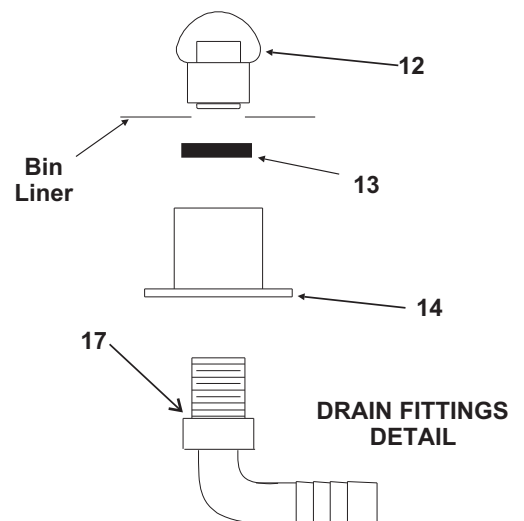

Drain Detail

Hinge Detail

Order kit KLP7 for a set of 4 legs.

* Replacement of frame recommended when servicing hinge parts.

Bins, Condensers, and Accessories Service Parts

HTB555

See Item 18 for Hinge Kit

Item Number	Part Number	Description
1	02-2380-02	Spacer
2	02-3196-01	Hinge
3	02-2806-01	Shoulder screw
4	03-1539-09	E-Ring
5	19-0503-04	Gasket - 9 ft.*
6	02-3274-01	Door frame -Brown
	02-3274-32	Door frame - Grey
7	13-0909-01	Door gasket - 58"
8	A36481-021	Door - Brown incl #7
	A36481-022	Door - Grey incl #7
9	03-0727-11	Thumb screw
10	A35637-001	Canopy
11	A37310-001	Baffle
12	02-2809-02	Drain top
13	02-4193-01	Flat washer
14	02-3108-01	Drain bottom
15	03-1418-07	Screw for hinge
16	02-3202-02	Trim guard
17	05-0586-01	Drain elbow
18	A40021-021	Hinge kit, includes 2 of items 1, 2, 3 and 4; plus 4 of item 15.
Not shown	02-0540-01	Scoop