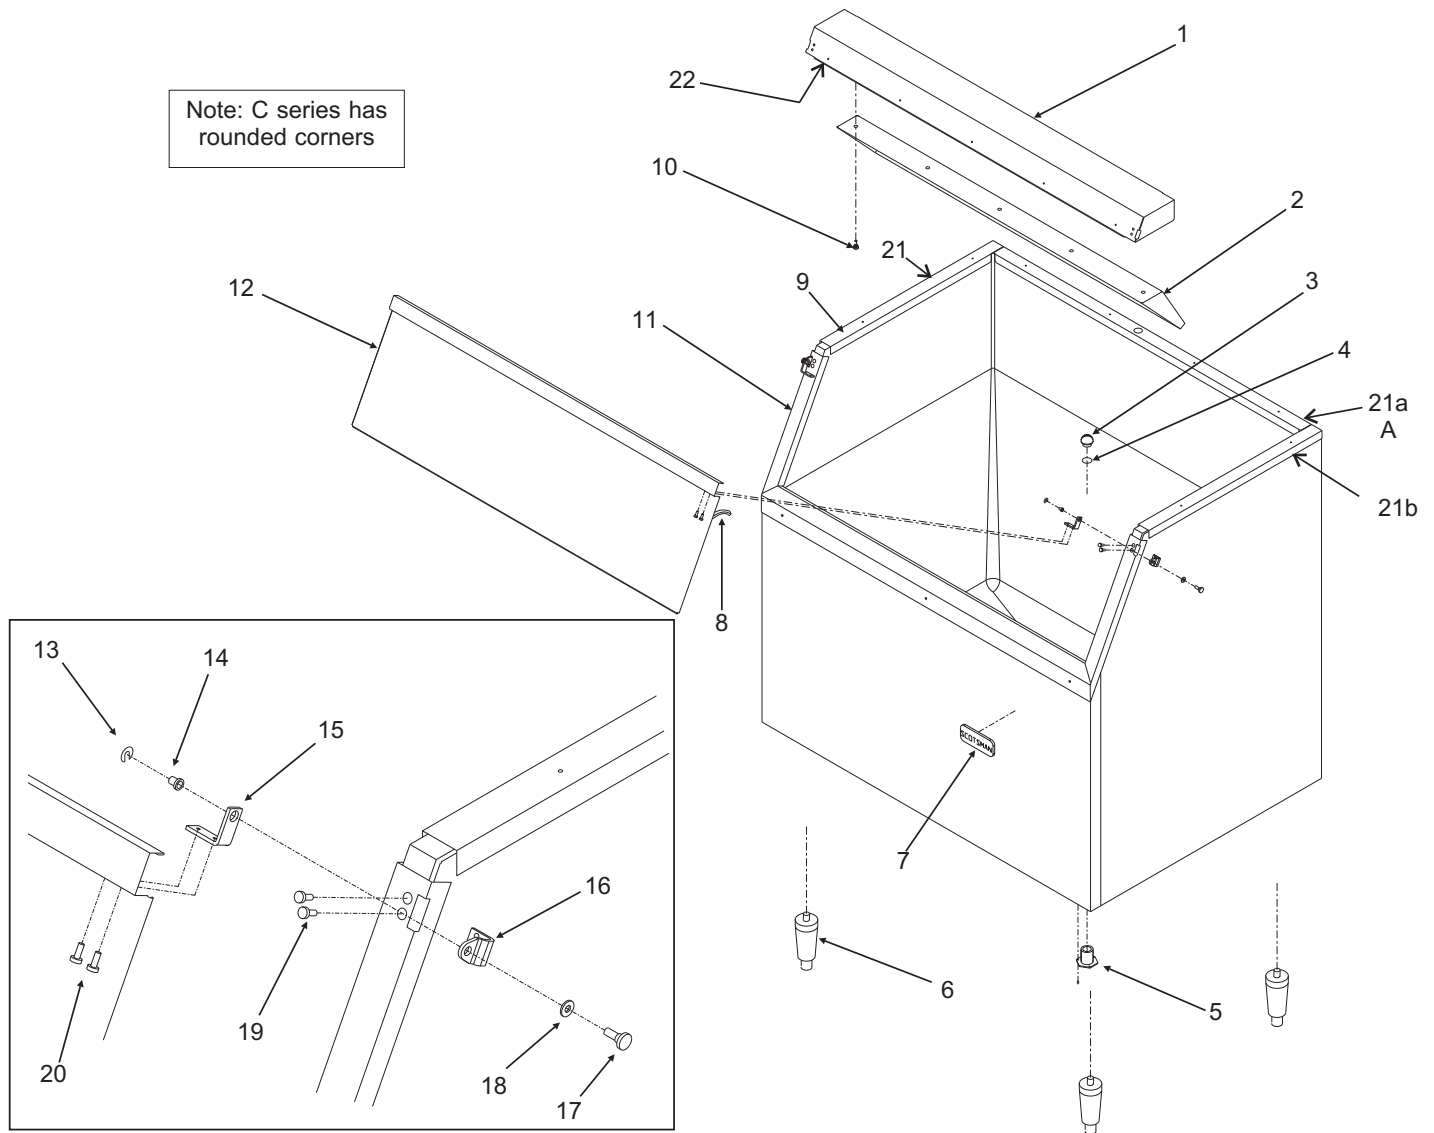

Bins, Condensers, and Accessories

Service Parts

BH900

Note: C series has rounded corners

ITEM NUMBER	PARTS NUMBER	DESCRIPTION
1	A35322-020	Canopy Assembly
2	A35152-001	Ice Baffle
3	02-2809-01	Drain Top
4	02-4193-01	Flat washer
5	02-3201-01	Drain casting
6	KLP2E	Leg Kit, Black
	KLP2S	Leg Kit, Nickel Plated
7	15-0711-01	Emblem
8	13-0595-00	Door gasket (6.25' reg.)
9	19-0503-04	Bin gasket / ft
10	03-0727-11	Baffle screw
11	A35275-001	Door frame assy.
	A37641-021	Door frame, BH900S-C
12	A35323-020	Door w/gasket - BH900
13	03-1539-09	"E" ring
14	02-2380-01	Hinge bushing

ITEM NUMBER	PARTS NUMBER	DESCRIPTION
15	02-3195-01	Door hinge
16	02-3196-01	Bin hinge
17	02-2806-01	Shoulder screw
18	02-2380-02	Spacer
19	03-1403-29	Screw 10-24
20	03-1403-24	Screw 10-24
21	A35280-001	Left bin channel
21a	A35311-001	Back bin channel
21b	A35279-001	Right bin channel
22	02-3202-01	Trim guard

Note: There were a few BH900**CE/CS** bins made in the early 1990s that used a **different** door, hinge & pin: Most BH900s did NOT use these parts.

12	02-3222-01	Door, BH900CE or CS
	02-3225-01	Hinge kit, BH900CE
	02-3226-01	Pivot pin set, BH900CE