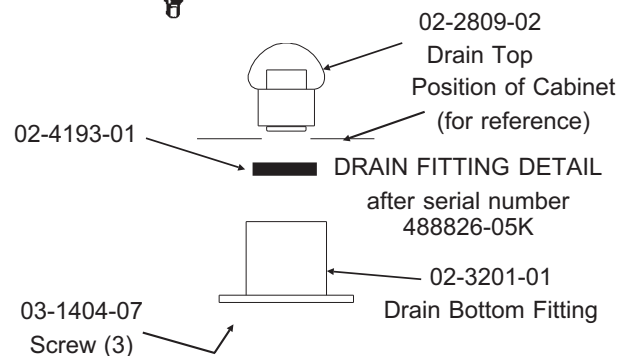

Bins, Condensers, and Accessories Service Parts

HTB500/BH500A

ITEM NUMBER	PART NUMBER	DESCRIPTION
1	02-2806-01	Shoulder Screw
2	02-2380-02	Spacer
3	A31248-001	Hinge Member
4	03-1404-07	Screw
5	02-2380-01	Hinge Bushing
6	03-1539-09	E-Ring
7	A32648-001	Door (brown)
	A32648-002	Door (gray) (includes gasket)
8	13-0595-00	Door Gasket (5')
9	02-2857-01	Door Frame
10	15-0711-01	Emblem
11	02-2809-01	Drain Top
12	A32317-001	Canopy for HTB500
	no number	Canopy for BH500A
13	13-0617-11	O-Ring
14	A32580-001	Baffle
15	03-0727-06	Thumbscrews
16	03-1423-07	Speed Clips
17	19-0503-04	Gasket order by ft.