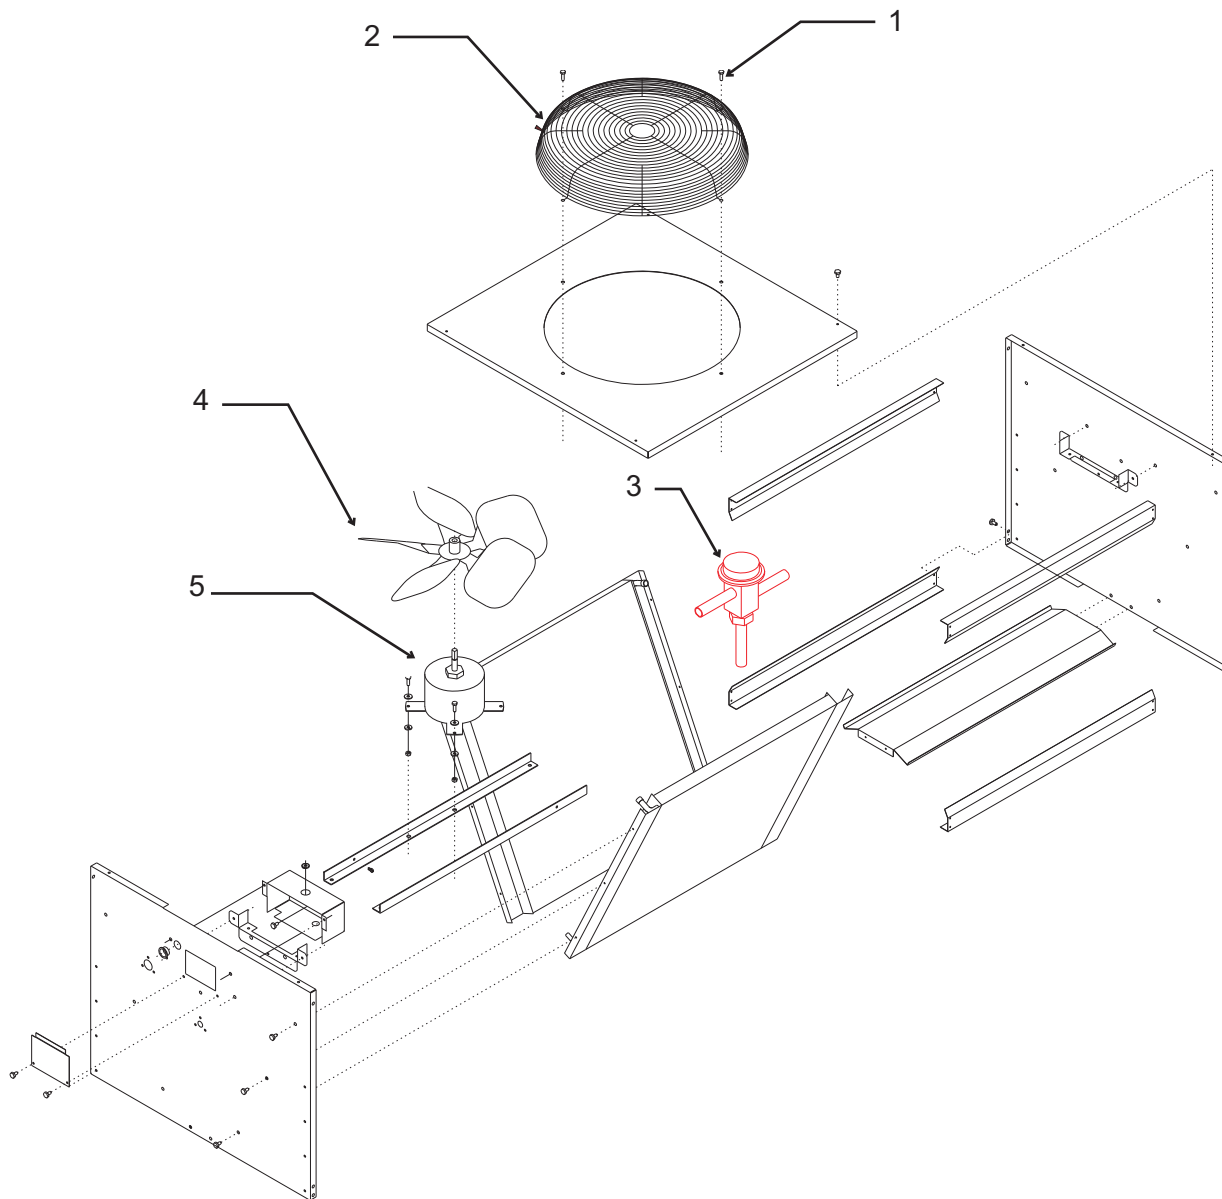

Bins, Condensers, and Accessories Service Parts

ERC V Coil Condenser ERC111, 211, 311, 411, ERC680, ERC1086

Item Number	Part Number	Description
1	03-1645-03	Screw
2	02-3575-01	Fan guard,
3	16-1025-01	Headmaster, ERC411
	16-1044-01	Headmaster, all others
4	18-8816-01	Fan blade
5	12-2651-01	Fan motor, ERC311, 411, 680, 1086
	12-2651-02	Fan motor, ERC111, 211

Not Shown:

- A37169-001 Leg - fits all
- A37170-001 Leg brace, ERC111, 211, 311, 411, 680, 1086
- 03-1645-01 Screw for legs
- ERC111, 211, 311, 411
- 16-0850-01 Quick connect, discharge
- 16-0850-03 Quick connect, liquid
- ER680, 1086, ER2C6810, 1316:
- 16-1057-04 Quick connect, discharge
- 16-1057-03 Quick connect, liquid.....
- Fan motor run capacitor: 18-8878-01
- Line set ends: KTE4 (set of all 4)
- Eclipse line set ends: KTE6 (set of all 6)
- EH Eclipse Line Set Ends; KTE6-EH