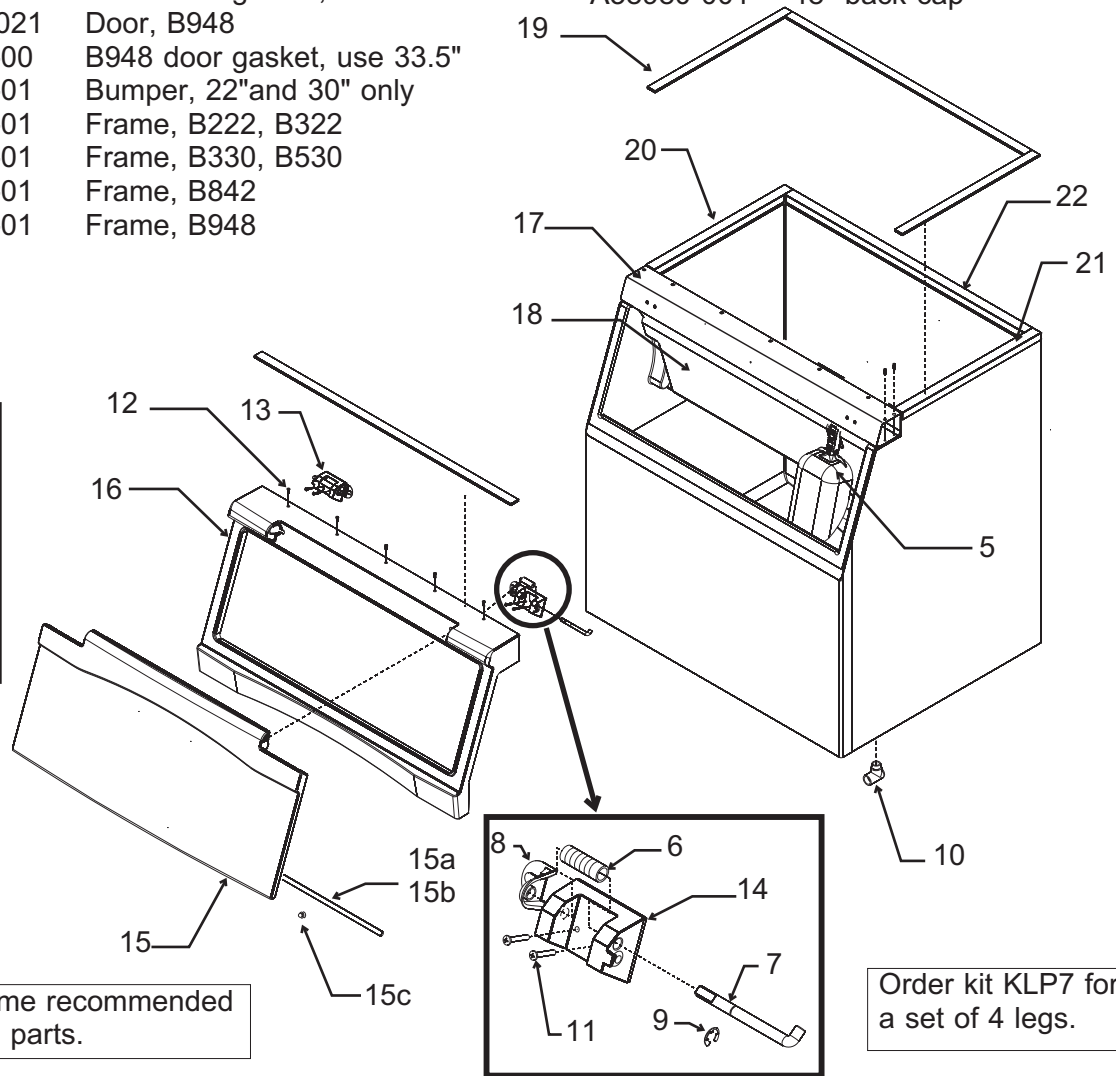

Hinge Detail

Order kit KLP7 for a set of 4 legs.

* Replacement of frame recommended when servicing hinge parts.