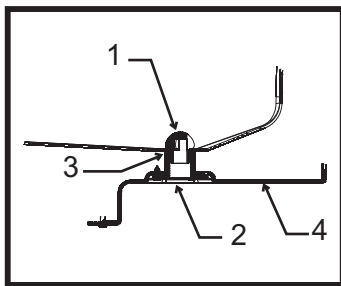

Bins, Condensers, and Accessories Service Parts

B222, B322, B330, B530, B842, B948

Item Number	Part Number	Description		Part Number	Description
1	02-2809-01	Drain top	17	A38920-001	Canopy, B222, B322
2	02-3108-01	Drain fitting		A38921-001	Canopy, B330, B530
3	02-4193-01	Drain gasket		A38922-001	Canopy, B842
4	02-4234-01	Drain panel, SS only		A38923-001	Canopy, B948
5	02-0540-01	Scoop	18	A38910-001	Baffle, B222, B322
6	03-3876-01	Spring*		A38911-001	Baffle, B330, B530
7	03-3874-01	Hinge pin*		A38912-001	Baffle, B842
8	13-0946-01	Hinge gasket		A38913-001	Baffle, B948
9	03-1539-12	E clip*	19	13-0943-02	Gasket, 22" use 86"
10	05-0586-01	Elbow for drain			Gasket, 30" use 102"
11	03-1403-71	Screw, hinge to canopy			Gasket, 42" use 126"
12	03-1418-30	Screw, frame to canopy	20	A38907-001	Left cap - SS bin
13	02-4232-01	Left hinge mount*		A39241-001	Left cap - plastic bin
14	02-4233-01	Right hinge mount*	21	A38908-001	Right cap - SS bin
15	A38914-021	Door, B222, B322		A39240-001	Right cap - plastic bin
	A38915-021	Door, B330, B530	22	A38977-001	22" back cap
	A38916-021	Door, B842		A38978-001	30" back cap
15a	13-0595-00	B842 door gasket, use 27.5"		A38979-001	42" back cap
	A38917-021	Door, B948		A38980-001	48" back cap
15b	13-0595-00	B948 door gasket, use 33.5"			
15c	02-4235-01	Bumper, 22"and 30" only			
16	02-4236-01	Frame, B222, B322			
	02-4237-01	Frame, B330, B530			
	02-4238-01	Frame, B842			
	02-4239-01	Frame, B948			

Drain Detail