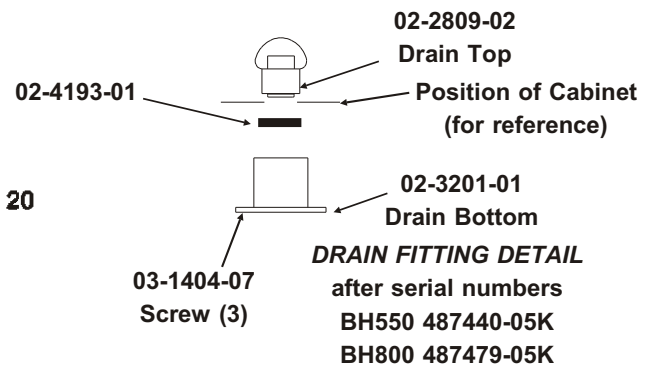

ITEM NUMBER	BH800 PART NUMBER	BH550 PART NUMBER	DESCRIPTION	ITEM NUMBER	BH800 PART NUMBER	BH550 PART NUMBER	DESCRIPTION
1	A32408-001	A33921-001	Canopy	12	03-1539-09	same	E-Clip
2	A32410-001	A32580-001	Baffle	13	03-0727-00	same	Thumb Screw
3	19-0503-04	same	Gasket	14	02-2809-01	same	Drain Top
4	A32418-020	A33922-020	Door Frame	15	13-0617-11	same	O-Ring
	A37640-021	A37639-021	Door Frame, C series	16	KLP7	same	Legs, painted
5	A32419-020	A33938-020	Door, incl 5a, 6, 22, 23	17	KLP8S	same	Legs, S.S.
5a	02-2881-02	02-2881-03	Drip molding	18	03-1404-07	same	Screw
6	13-0595-00	same	Door Gasket	19	03-1360-02	same	Screw
	(10')	(6')	order per foot	20	15-0711-01	same	Emblem
7	A32396-002	same	Hinge Rt.	21	03-1418-41	same	Screw
8	A32396-001	same	Hinge Left	22	A32546-001	same	Door Hinge Lft
9	02-2380-01	same	Hinge Bushing	23	A32546-002	same	Door Hinge Rt.
10	02-2380-02	same	Hinge Spacer	24	03-1423-07	same	Speed Nut for Baffle
11	02-2806-01	same	Shoulder Screw