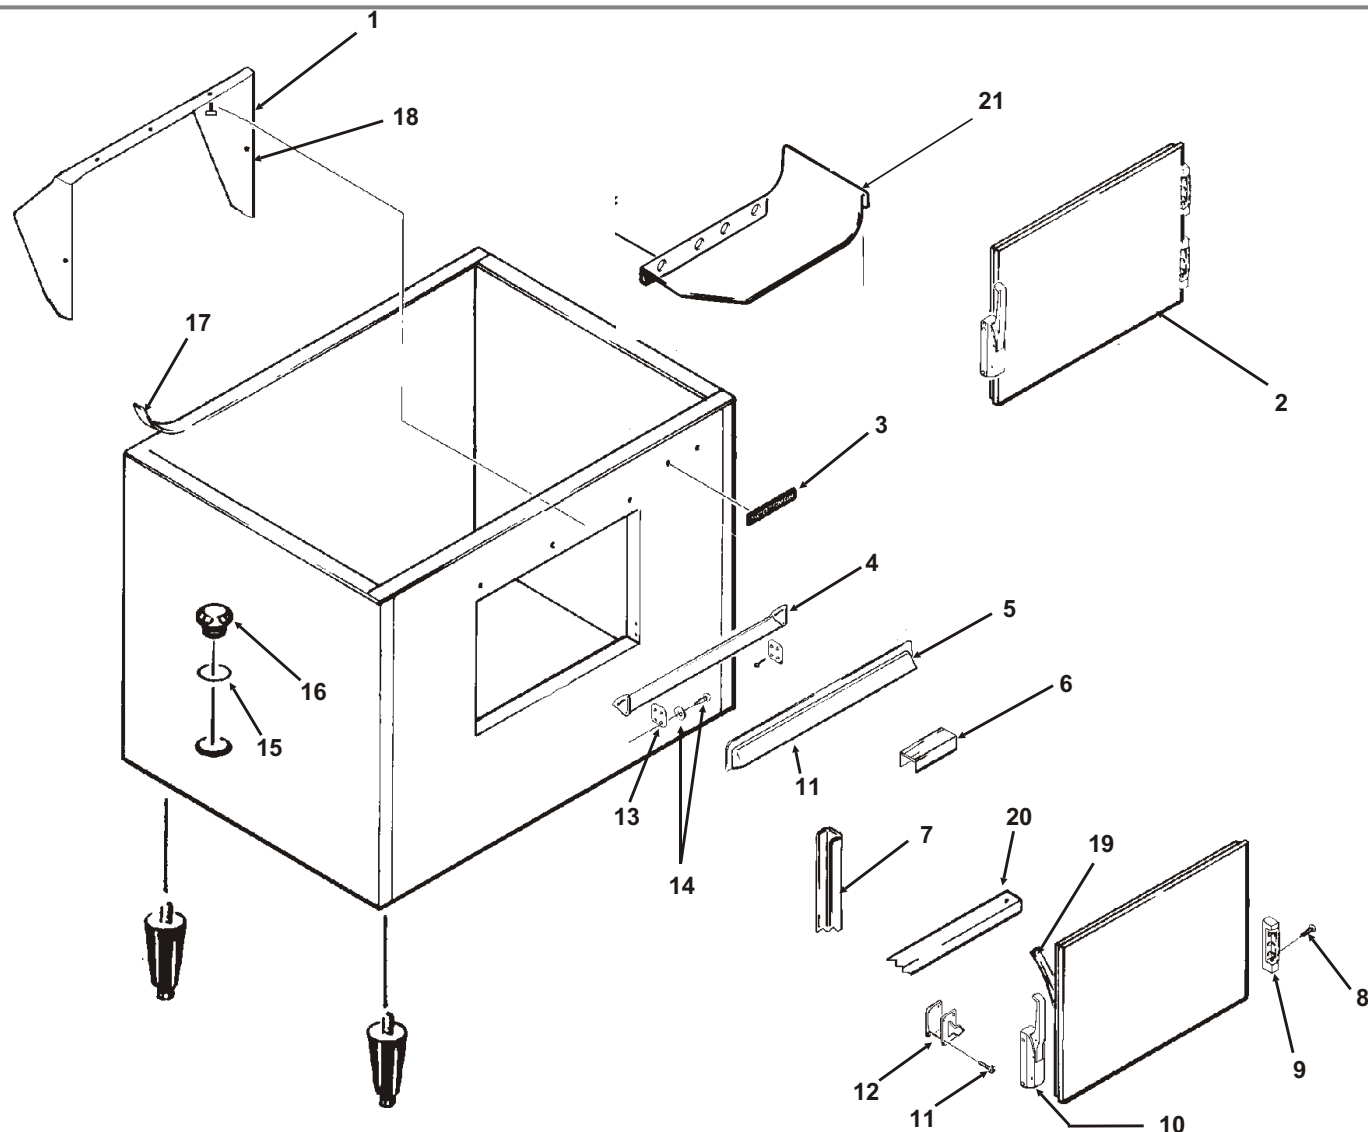

Bins, Condensers, and Accessories Service Parts

B90/BX87

ITEM NUMBER	PART NUMBER	DESCRIPTION			
1	A15114-000	Baffle	9	02-2658-03	Hinge
2	A18300-013	Complete Door-brown		02-2658-04	Hinge Cover
	A18300-032	Complete door, gray	10	02-2658-01	Latch
	A18300-010	Complete Door, sandalwood.		02-1285-00	Screw, into door
	A18300-002	Complete door, SS	11	03-1419-28	Screw, into cabinet
	02-1000-00	Plastic door liner	12	02-2658-02	Strike
3	15-0711-01	Emblem for sandalwood	13	A25929-001	Spill door hinge
	15-0808-01	Emblem for gray	14	A17302-000	Button storage
4	A17342-000	Spill Door		03-1403-15	Screw
5	no number	Awning	15	13-0617-11	O-ring
6	no number	Door Trim Cap	16	02-2809-01	Drain top
7	A25931-001	Door Trim side	17	19-0503-04	Foam tape
8	03-1285-00	Screw, into door	18	03-0727-01	Thumb screw
	03-1419-28	Screw, into cabinet	19	13-0264-00	Door gasket
			20	A25932-001	Door trim
			21	A26449-001	Cube chute