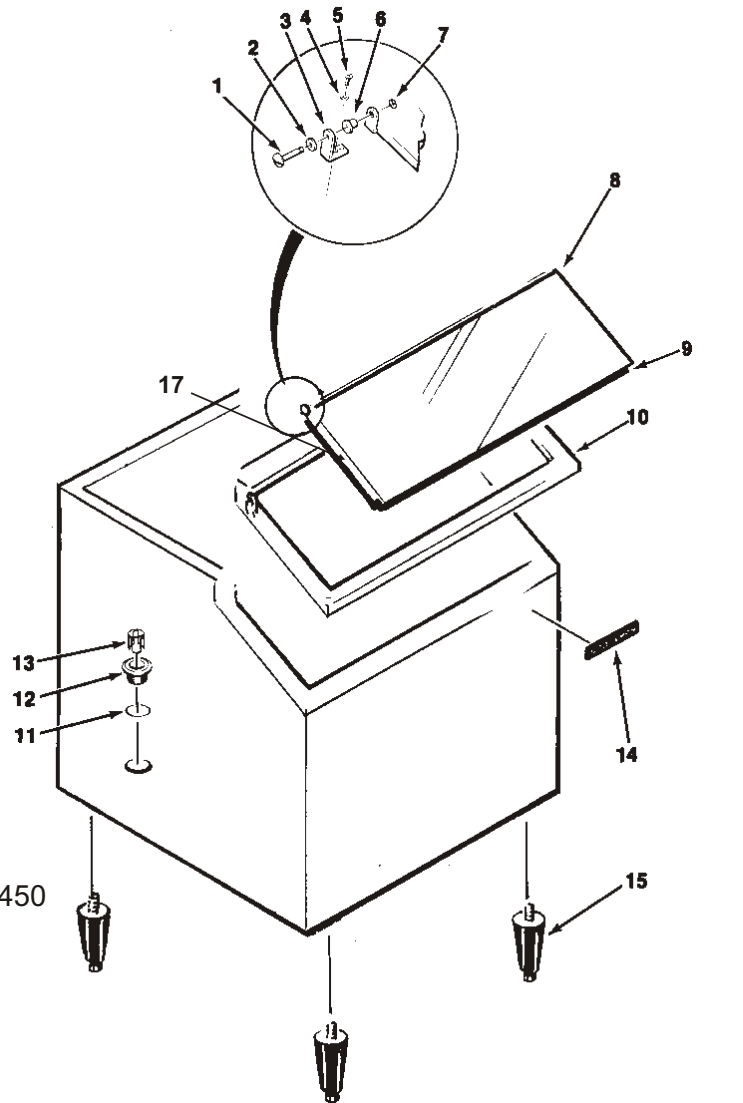

Bins, Condensers, and Accessories Service Parts

HTB250/350 & BH250/350 & BH450

Item Number	Part Number	Description
1	02-2806-01	Shoulder screw
2	02-2380-02	Spacer
3	A25259-001	BH450 Hinge member
	A31248-001	Hinge member, all but BH450
4	03-1417-14	Washer
5	03-1404-26	Screw
6	02-2380-01	Hinge bushing
7	03-1539-09	E ring
8	A32648-001	Door - brown
	A32648-002	Door - gray
9	13-0595-00	Door gasket (49" req.)
10	02-2857-01	HTB250/350 Door frame, brown
	02-2857-32	HTB250/350 door frame, gray
	A30820-001	BH450 Door frame & canopy
	02-2857-32	BH250AE/BH350AE Door frame
11	13-0617-11	O-ring
12	02-2809-01	Drain top, all but BH450
	A18090-000	BH450 drain top
13	A06448-000	BH450 strainer
14	15-0711-01	Emblem - for sandalwood
	15-0711-02	Emblem for gray
15	KLP7	Legs, black
	KLP8S	Legs, nickel plated
16	A32580-001	Baffle HTB only
	03-0727-06	Thumb screw for baffle
	03-1423-07	Speed nut for baffle
17	A32317-001	Canopy, all but BH450
18	02-3201-01	Drain bottom, HTB250/350 after Nov. 91 (05K)