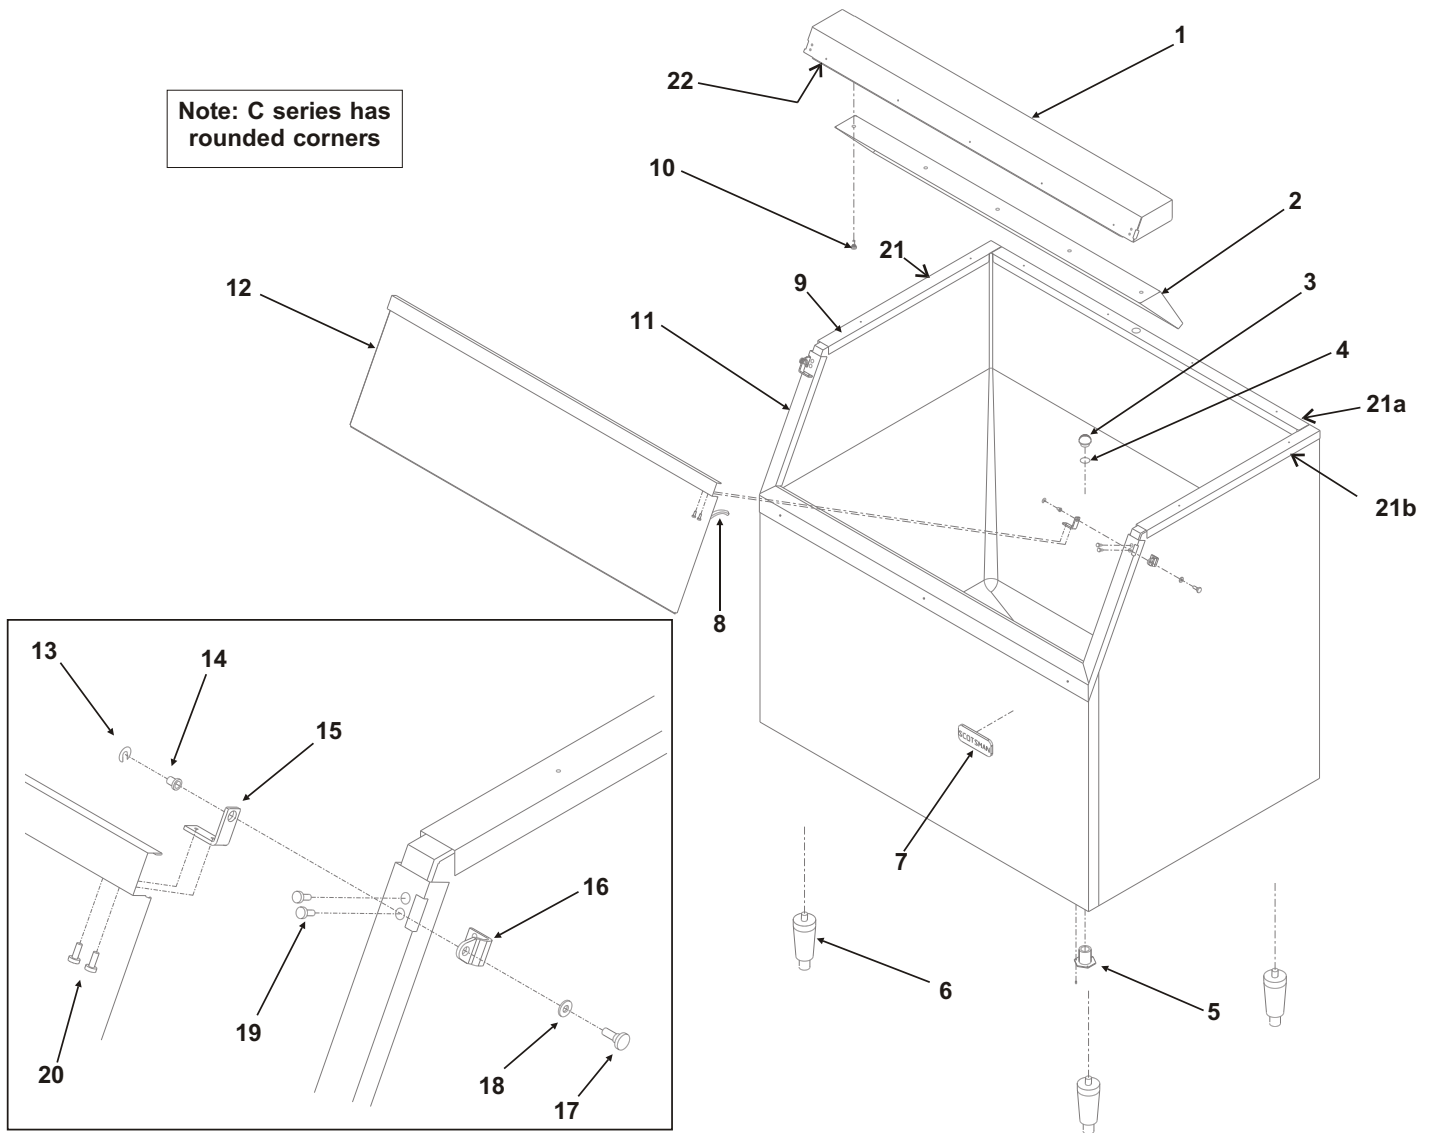

Bins, Condensers, and Accessories Service Parts

BH900

Note: C series has rounded corners

ITEM NUMBER	PARTS NUMBER	DESCRIPTION
1	A35322-020	Canopy Assembly
2	A35152-001	Ice Baffle
3	02-2809-01	Drain Top
4	02-4193-01	Flat washer
5	02-3201-01	Drain casting
6	KLP7	Leg Kit, Black
7	15-0711-01	Emblem
8	13-0595-00	Door gasket (6.25' reg.)
9	19-0503-04	Bin gasket / ft
10	03-0727-11	Baffle screw
11	A35275-001	Door frame assy.
	A37641-021	Door frame, BH900S-C
12	A35323-020	Door w/gasket - BH900
13	03-1539-09	"E" ring
14	02-2380-01	Hinge bushing
15	02-3195-01	Door hinge

ITEM NUMBER	PARTS NUMBER	DESCRIPTION
16	02-3196-01	Bin hinge
17	02-2806-01	Shoulder screw
18	02-2380-02	Spacer
19	03-1403-29	Screw 10-24
20	03-1403-24	Screw 10-24
21	A35280-001	Left bin channel
21a	A35311-001	Back bin channel
21b	A35279-001	Right bin channel
22	02-3202-02	Trim guard - order 2 and trim to fit.

Note: There were a few BH900CE/CS bins made in the early 1990s that used a **different** door, hinge & pin: Most BH900s did NOT use these parts.

12	02-3222-01	Door, BH900CE or CS
	02-3225-01	Hinge kit, BH900CE
	02-3226-01	Pivot pin set, BH900CE