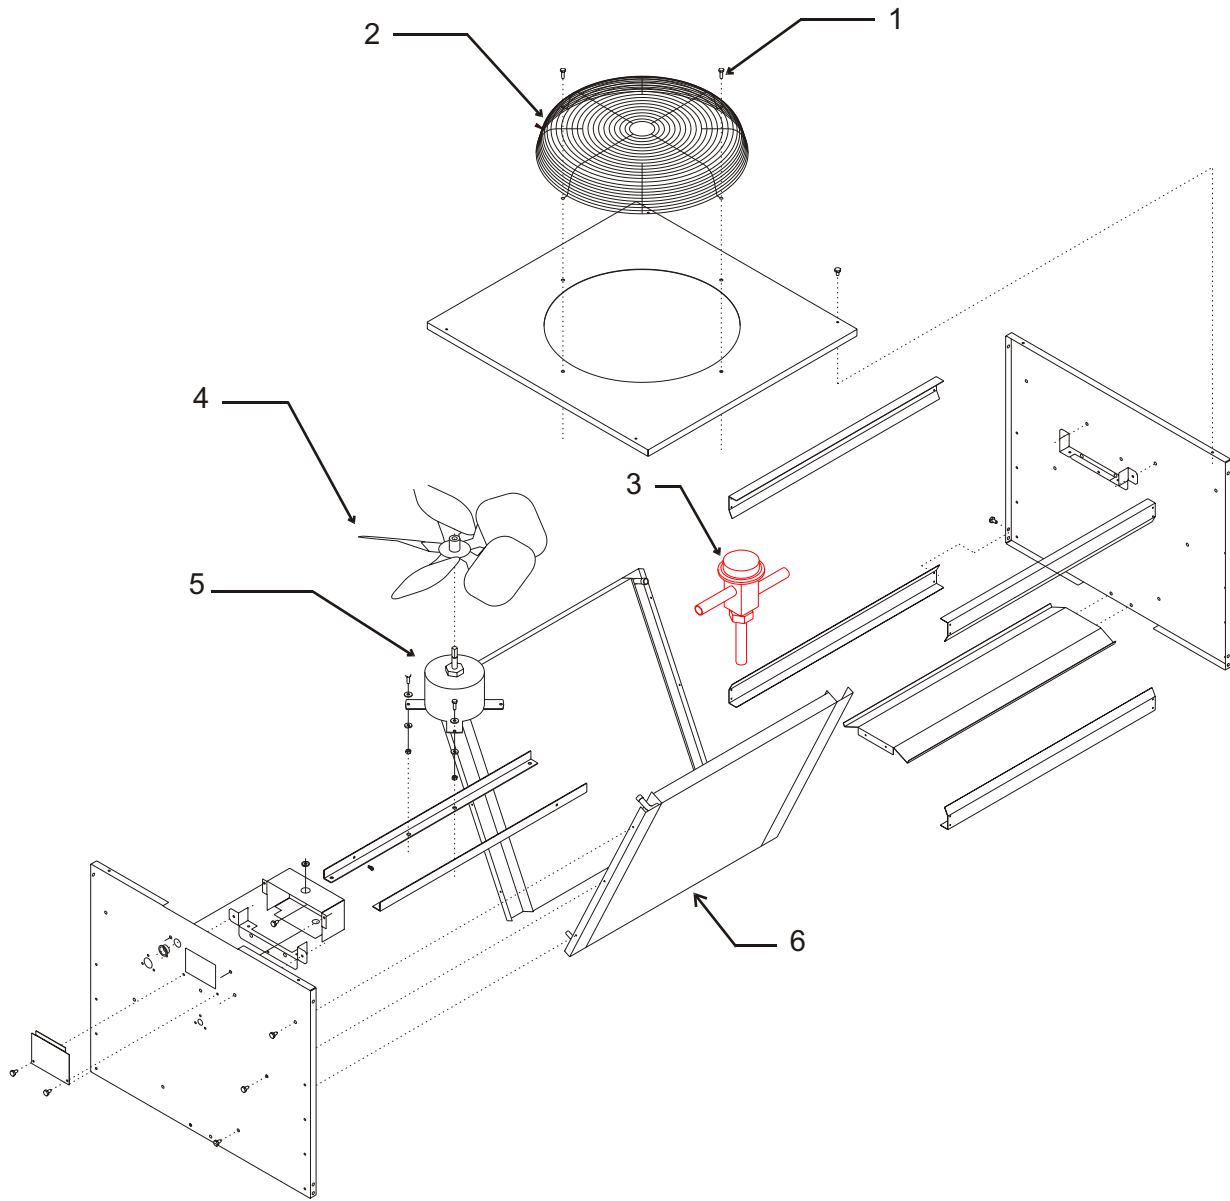

Bins, Condensers, and Accessories Service Parts

ERC V Coil Condenser, ERC611, ERC2086, ER2C6810, ER2C1316

Item Number	Part Number	Description
1	03-1645-01	Screw
2	02-3770-01	Fan guard
3	16-1044-01	Headmaster, ERC611
4	18-8820-01	Fan blade
5	12-2717-01	Fan motor
6	18-8819-01	Coil for ERC611/2086/6810

ER680, 1086, ER2C6810, 1316:
16-1057-04 Quick connect, discharge
16-1057-03 Quick connect, liquid

Fan motor run capacitor: 18-8878-01
Line set ends: KTE4 (set of all 4)
Eclipse line set ends: KTE6 (set of all 6)

Not Shown:

- A37169-001 Leg - fits all
- A37296-001 Leg brace,
- 03-1645-01 Screw for legs

ERC611:

- 16-0850-01 Quick connect, discharge
- 16-0850-03 Quick connect, liquid