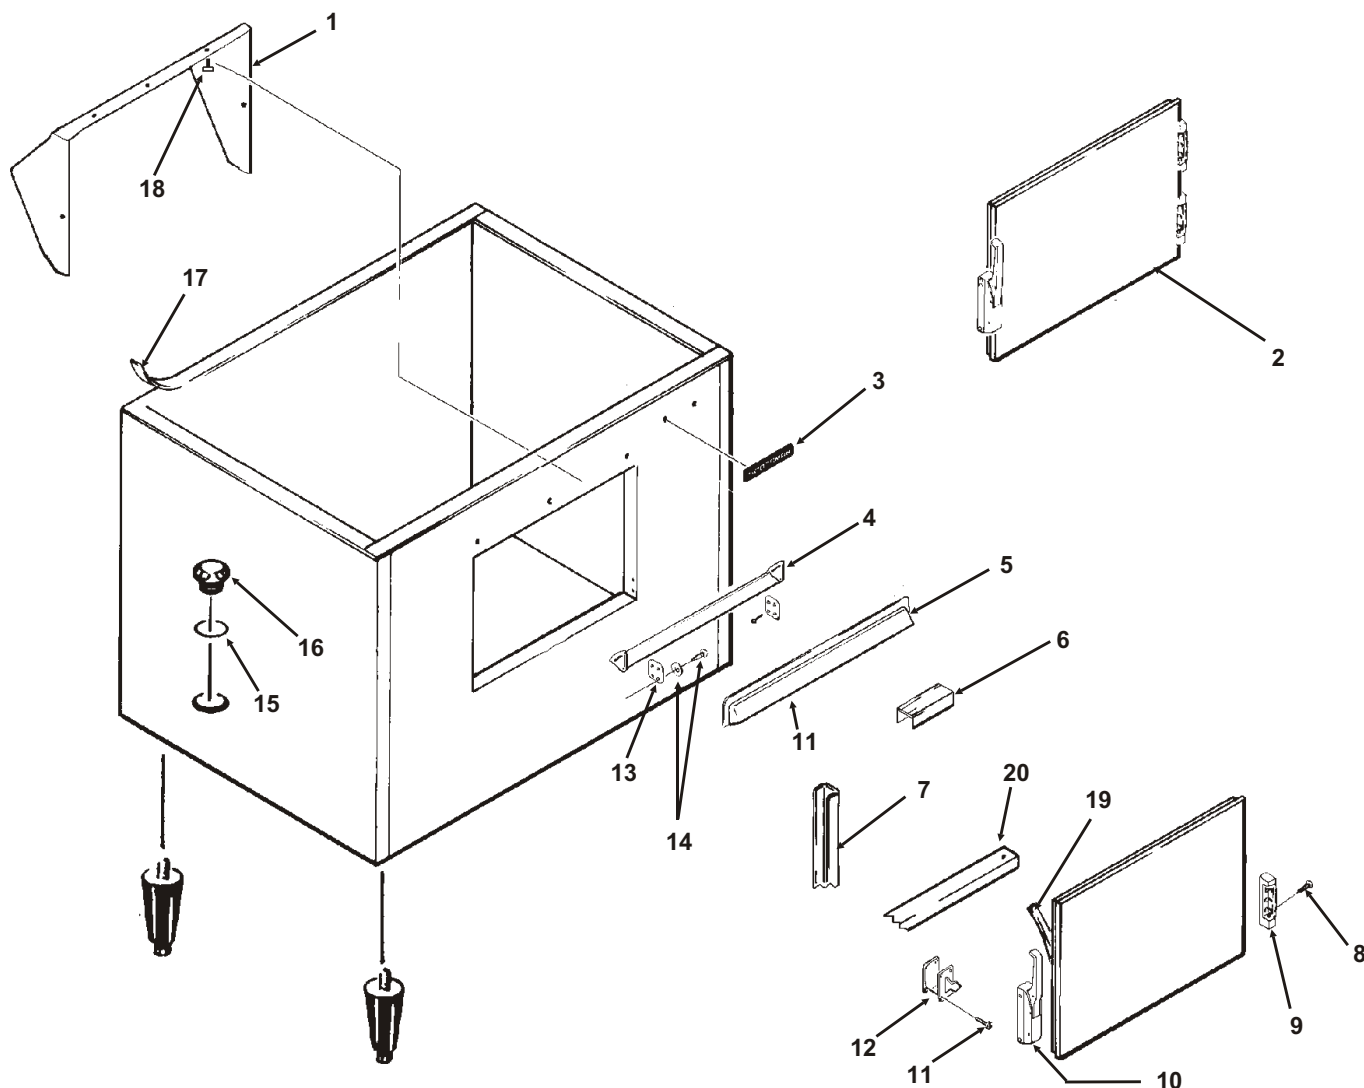

DRAIN FITTING DETAIL
after serial numbers
HTB250 489378-05K
HTB350 488666-05K

Bins, Condensers, and Accessories Service Parts

B230P

Item Number	Part Number	Description
1	02-4732-02	Door only
2	02-4654-21	Door assembly , includes door, baffle, gasket and hinges
3	02-3943-10*	Set of 4 legs for bins with "1280" in the serial number.
	KLP7	Set of 4 legs for bins with "1320" in the serial number.

* Note: Leg Threads are $\frac{1}{2}$ - 13. These legs will not interchange with any other Scotsman leg or caster.

Bins, Condensers, and Accessories Service Parts

BH360S

Item Number	Part Number	Description
1	02-3943-05	Ice deflector
2	02-3943-14	Rubber washer
3	02-3943-15	Thumbscrew
4	02-3943-03	Door w/gasket, w/out hinges
5	02-3943-02	Right hinge
	02-3943-11	Screw, hinge to door
6	02-3943-16	Nylon bearing
7	02-3943-04	Canopy
	02-3943-12	Screw, canopy to bin
8	02-3943-07	Gasket (per foot)
9	02-3943-13	Hex stand off
10	13-0943-02	Bin gasket tape (per foot)
11	02-3943-06	Door gasket
12	02-3943-01	Left hinge
	02-3943-11	Screw, hinge to door
13	02-3943-10	Set of 4 legs
14	02-3943-09	Connecting strap, IM to bin

Note: Leg Threads are $\frac{1}{2}$ - 13. The legs for this bin will not interchange with any other Scotsman leg or caster.

Bins, Condensers, and Accessories Service Parts

ITEM NUMBER	PART NUMBER	DESCRIPTION	ITEM NUMBER	PART NUMBER	DESCRIPTION
1	02-3991-01	Baffle	10	02-2658-01	Latch
2	02-3991-02	Complete door, SS		02-3991-12	Screw, into door
	02-3991-03	Plastic door liner	11	02-3991-13	Screw, into cabinet
3	15-0711-02	Emblem for gray	12	02-2658-02	Strike
4	02-3991-04	Spill Door	13	02-3991-15	Spill door hinge
5	02-3991-05	Awning	14	02-3991-16	Screw
6	02-3991-06	Door Trim Cap	15	13-0617-11	O-ring
7	02-3991-07	Door Trim side	16	02-2809-01	Drain top
	02-3991-17	Support, attaches to item 7	17	19-0503-04	Foam tape
8	02-3991-08	Screw, into door or cabinet	18	03-0727-01	Thumb screw
9	02-2658-03	Hinge	19	02-3991-18	Door gasket
	02-2658-04	Hinge Cover	20	02-3991-19	Door trim