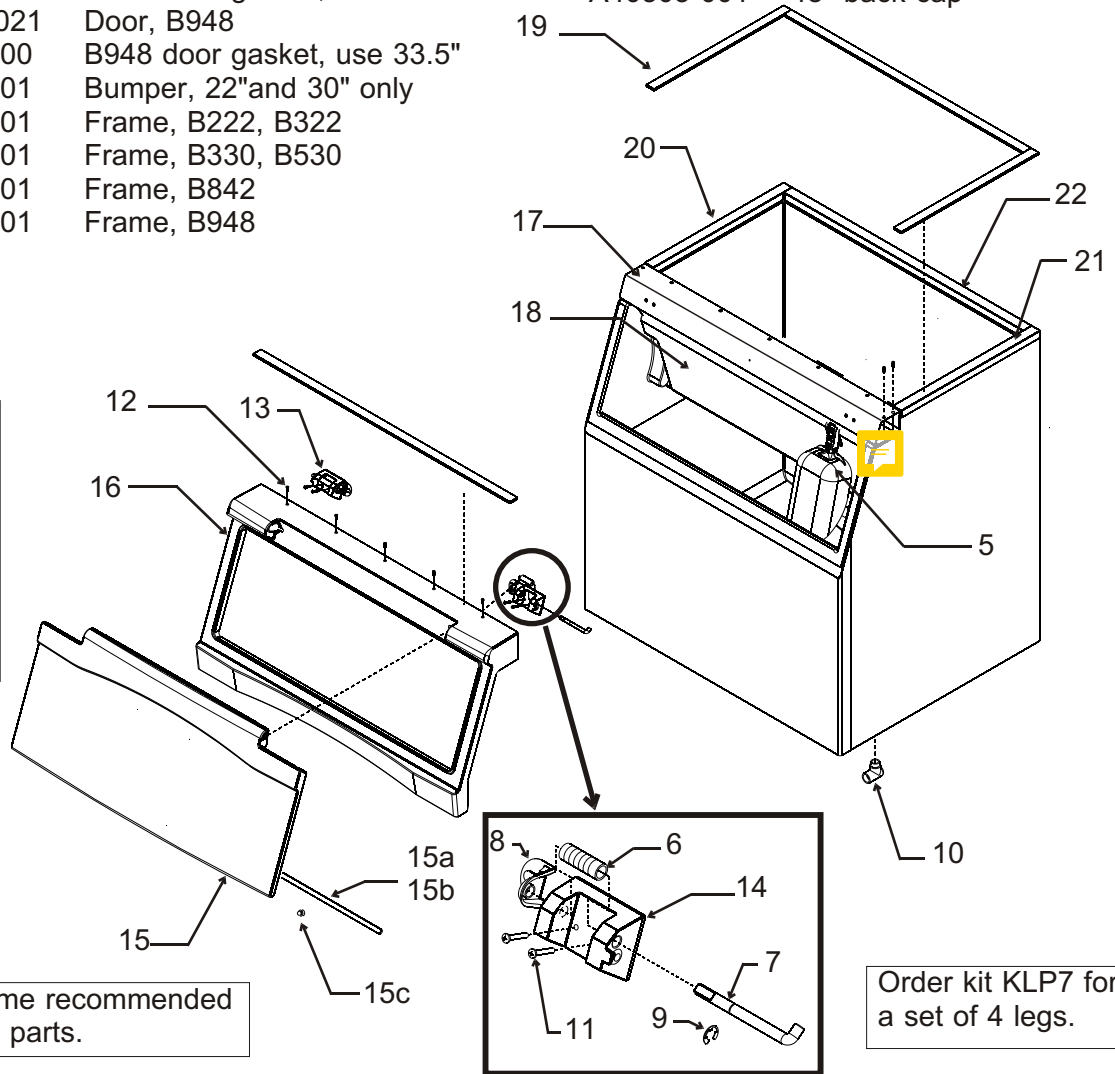

Hinge Detail

Order kit KLP7 for a set of 4 legs.

* Replacement of frame recommended when servicing hinge parts.