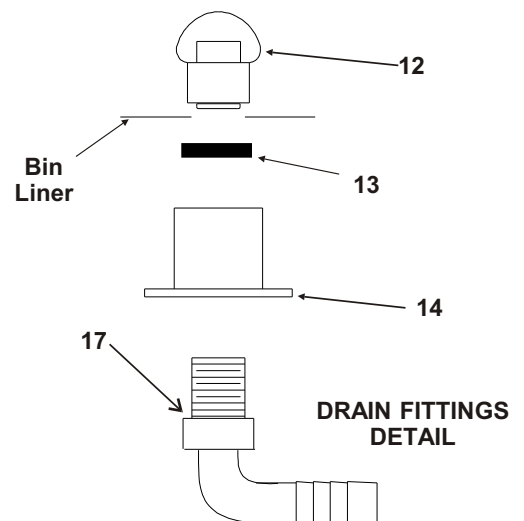

Drain Detail

Hinge Detail

Order kit KLP7 for a set of 4 legs.

* Replacement of frame recommended when servicing hinge parts.

Bins, Condensers, and Accessories Service Parts

HTB555

See Item 18 for Hinge Kit

Item Number	Part Number	Description
1	02-2380-02	Spacer
2	02-3196-01	Hinge
3	02-2806-01	Shoulder screw
4	03-1539-09	E-Ring
5	19-0503-04	Gasket - 9 ft.*
6	02-3274-01	Door frame -Brown
	02-3274-32	Door frame - Grey
7	13-0909-01	Door gasket - 58"
8	A36481-021	Door - Brown incl #7
	A36481-022	Door - Grey incl #7
9	03-0727-11	Thumb screw
10	A35637-001	Canopy
11	A37310-001	Baffle
12	02-2809-02	Drain top
13	02-4193-01	Flat washer
14	02-3108-01	Drain bottom
15	03-1418-07	Screw for hinge
16	02-3202-02	Trim guard
17	05-0586-01	Drain elbow
18	A40021-021	Hinge kit, includes 2 of items 1, 2, 3 and 4; plus 4 of item 15.
Not shown	02-0540-01	Scoop