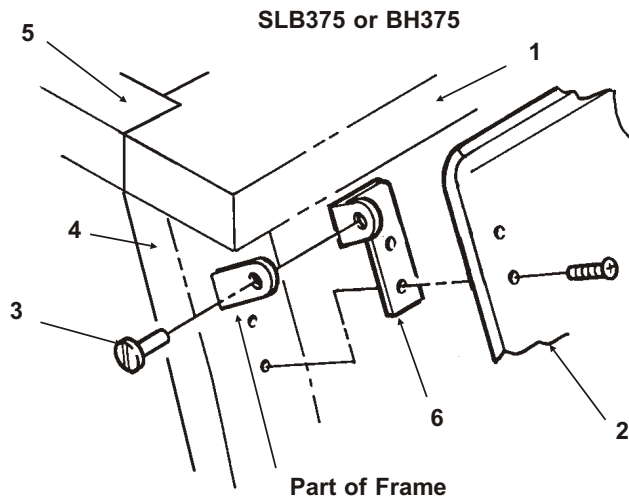

Bins, Condensers, and Accessories Service Parts

SLB150, SLB260/BH260, SLB375/BH375

Item Number	Part Number	Description
1	C80211705	Canopy
2	C80230902	Bin door assembly (includes hinge)
3	C80206901	Hinge pin
4	C80209504	Door frame assembly
5	19-0503-04	Gasket tape, 90"
6	C80206601	Hinge for door, rt
	C80206602	Hinge for door, left
Not illustrated:		
7	C80399201	Clear button
8	C80511301	Baffle