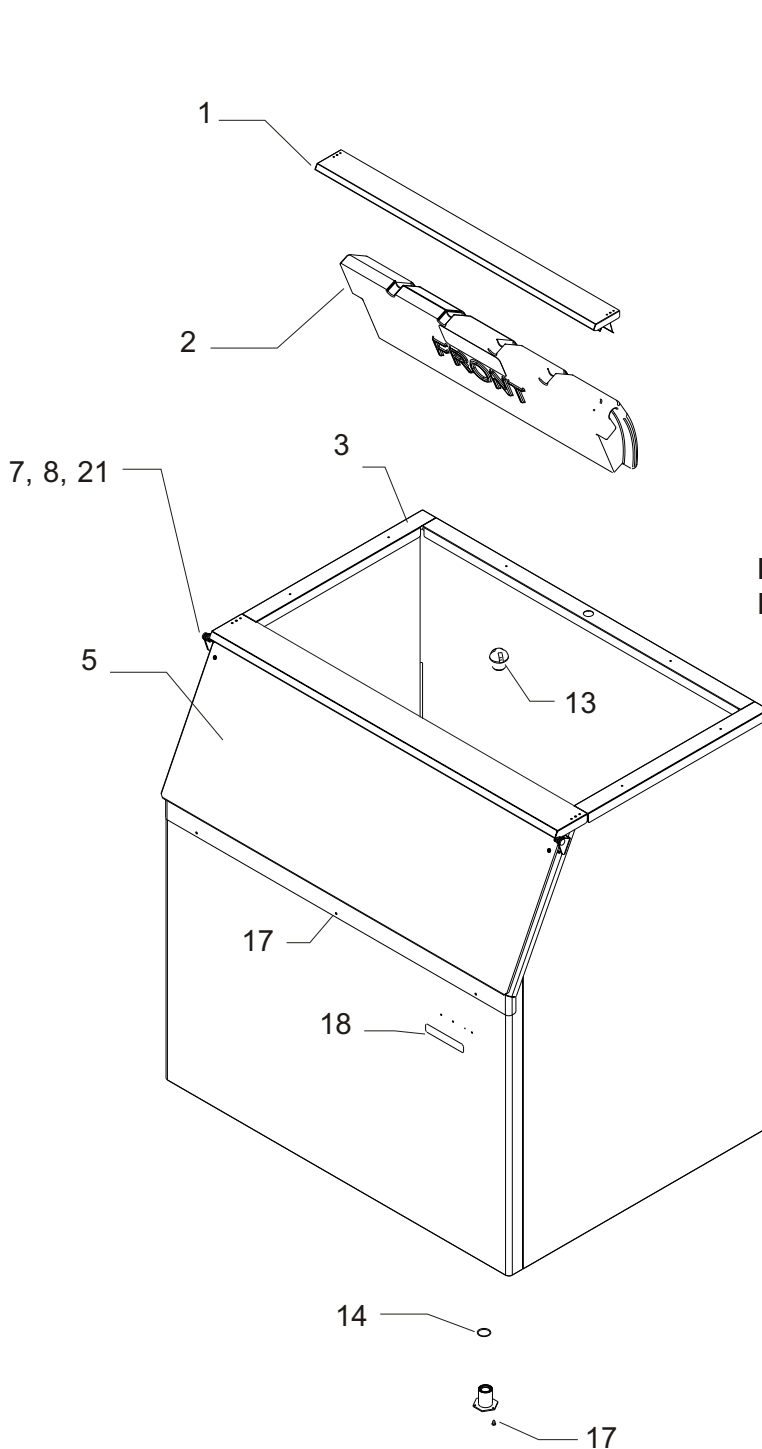

Bins, Condensers, and Accessories Service Parts

BH801

ITEM NUMBER	PART NUMBER	DESCRIPTION
1	A38434-001	Canopy
2	A38476-001	Baffle
3	19-0503-04	Gasket order per foot
4	A37640-021	Door Frame,
5	A32419-020	Door, incl 5a, 6, 21, 22
5a	02-2881-02	Drip molding
6	13-0595-00	Door Gasket (10')*
7	A32396-002	Hinge Rt.
8	A32396-001	Hinge Left
9	02-2380-01	Hinge Bushing
10	02-2380-02	Hinge Spacer
11	02-2806-01	Shoulder Screw
12	03-1539-09	E-Clip
13	02-2809-02	Drain Top
14	02-4193-01	Flat washer
15	02-3201-01	Drain bottom
16	KLP7	Legs, painted set of 4
	KLP8S	Legs, S.S. set of 4
17	03-1404-07	Screw - frame to bin
18	03-1419-09	Screw - hinge to frame
19	15-0808-01	Emblem
20	03-1418-24	Screw - hinge to door
21	A32546-001	Door Hinge Lft
22	A32546-002	Door Hinge Rt.