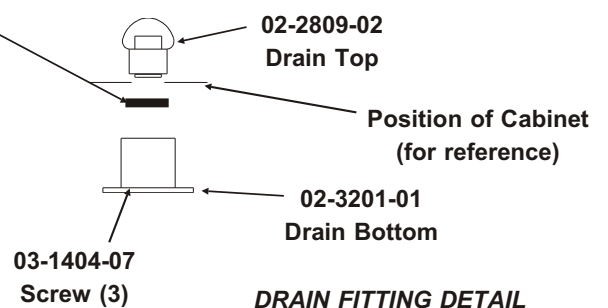

DRAIN FITTING DETAIL
after serial numbers
HTB250 489378-05K
HTB350 488666-05K