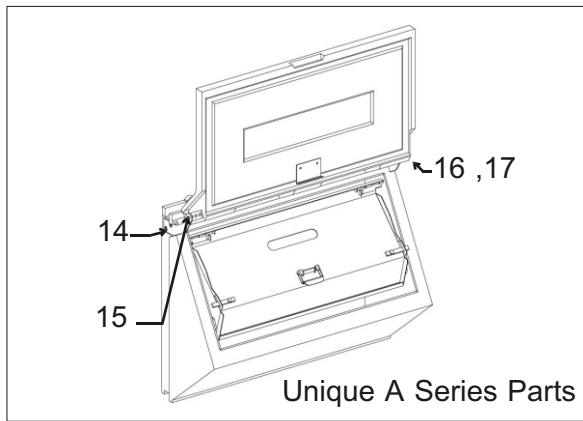

Bins, Condensers, and Accessories Service Parts

BH1100, BH1300, BH1600

Item Number	Part Number	Description
1	02-4008-27	Door, requires items 14 and 16 when replacing non-spring loaded doors.
2	02-4008-03	Baffle latch bracket
3	02-4737-21	Baffle assembly
3a	02-4008-23	LH & RH spring loaded hinge kit
4	02-4008-07	Snout
5	02-4008-24	LH & RH door hinges
6	part of item 5	RH door hinge
7	02-4008-10	Window (set of 2)
8	02-4008-11	Door latch, not used on A
9	02-4987-01	1/2 Leg - each (current as of Jan of 2016)

Not Shown

02-4008-16	SS 34"x48" Top Support
02-4008-17	48" Plastic Top*
02-4008-18	60" Plastic Top*
02-4008-19	9" Filler Panel
02-4008-20	13 1/2" Filler Panel

Note: Above filler panels are 21.5" long and changed in late 2005 to these:

- 02-4008-21 - 20.5" long 9 inch filler panel
- 02-4008-22 - 20.5" long 13.5 inch filler panel

Check serial number date code or opening size to confirm which filler panel to use.

* hole 45" wide x 20.5 deep

Hole in plastic top changed in late 2005, prior top no longer available.

10	02-4008-12	5/8 Leg - each
	KLP7	5/8 Leg, kit
10	02-4008-25	Upper & lower window tracks
11	part of item 10	Lower window track
12	02-4008-15	1" plastic drain- includes nut and washer

A Series Parts Not Interchangeable with prior

14	02-4008-28	LH hinge bracket
15	02-4008-26	LH spring loaded hinge
16	02-4008-29	RH hinge bracket
17	02-4008-32	RH spring loaded hinge