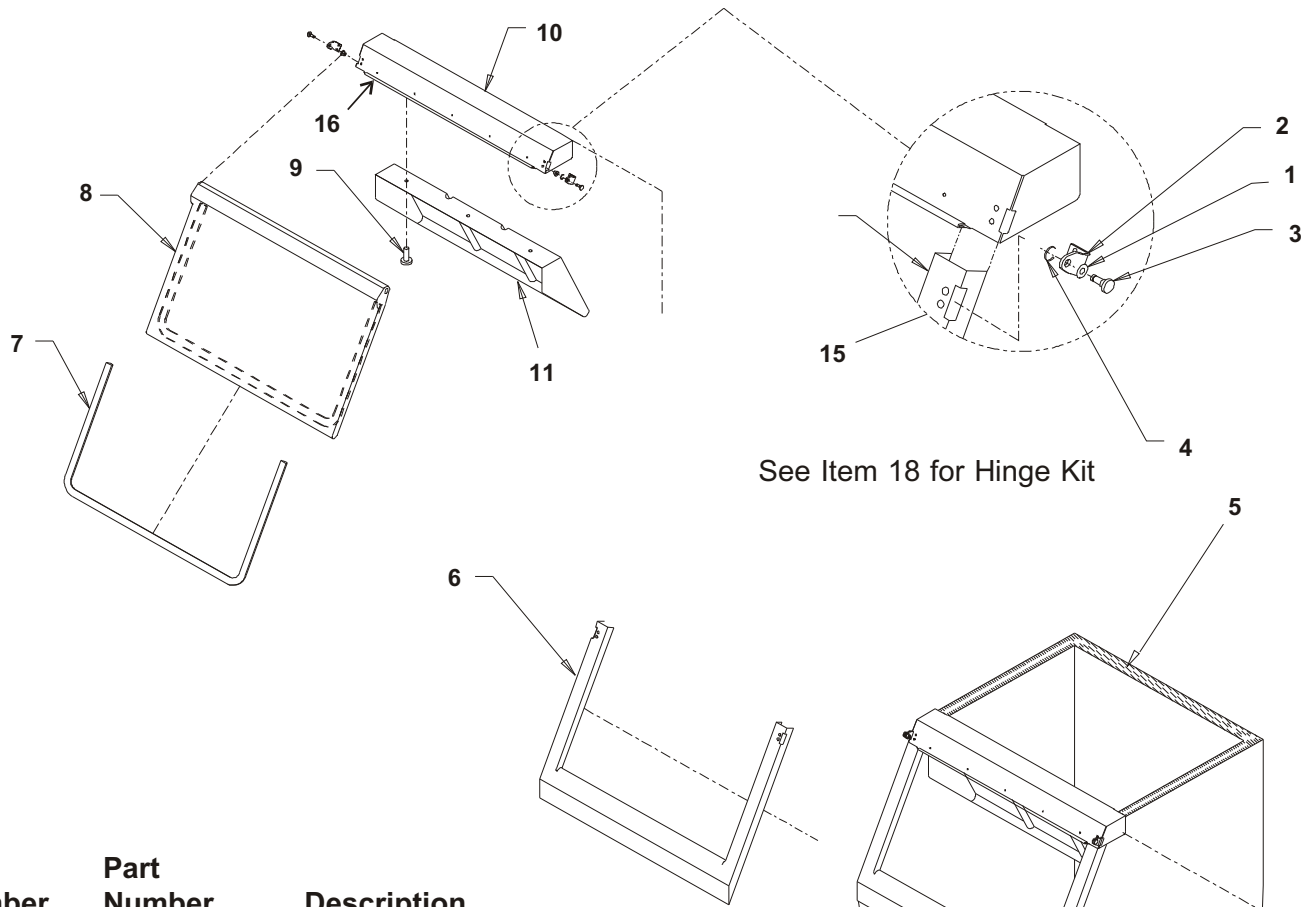

Drain Detail

Hinge Detail

Order kit KLP7 for a set of 4 legs.

* Replacement of frame recommended when servicing hinge parts.

Bins, Condensers, and Accessories Service Parts

HTB555

See Item 18 for Hinge Kit

Item Number	Part Number	Description
1	02-2380-02	Spacer
2	02-3196-01	Hinge
3	02-2806-01	Shoulder screw
4	03-1539-09	E-Ring
5	19-0503-04	Gasket - 9 ft.*
6	02-3274-01	Door frame -Brown
	02-3274-32	Door frame - Grey
7	13-0909-01	Door gasket - 58"
8	A36481-021	Door - Brown incl #7
	A36481-022	Door - Grey incl #7
9	03-0727-11	Thumb screw
10	A35637-001	Canopy
11	A37310-001	Baffle
12	02-2809-02	Drain top
13	02-4193-01	Flat washer
14	02-3108-01	Drain bottom
15	03-1418-07	Screw for hinge
16	02-3202-02	Trim guard
17	05-0586-01	Drain elbow
18	A40021-021	Hinge kit, includes 2 of items 1, 2, 3 and 4; plus 4 of item 15.
Not shown	02-0540-01	Scoop