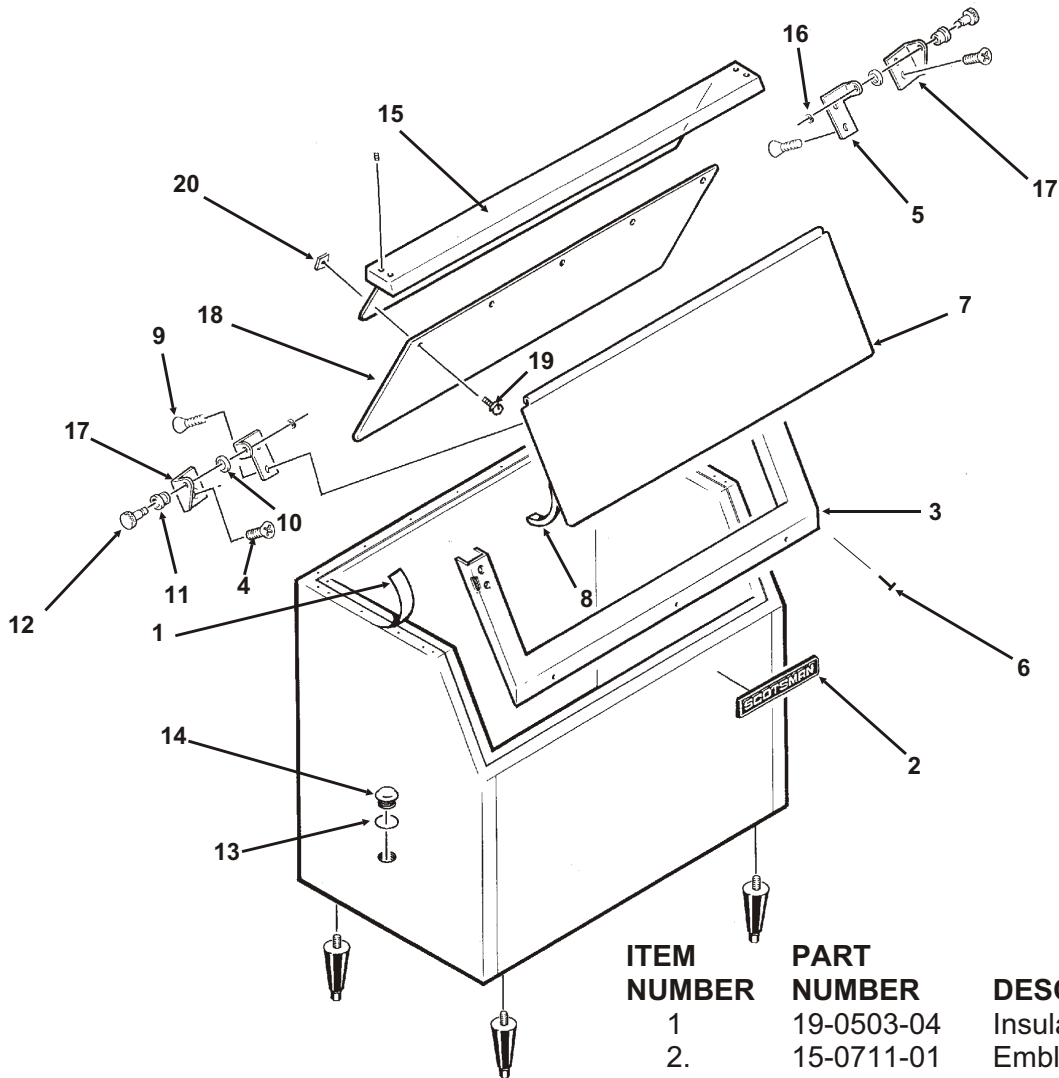

Bins, Condensers, and Accessories Service Parts

BH1000

Note: There are three distinct BH1000 bins:

BH1000 with a stainless steel liner uses bin door size 49.5" x 15" part number A32572-020.

BH1000A - (plastic liner) is as illustrated, using the parts list to the right. Door size = 52 x 15

BH1000C - door is 51 x 15

02-3223-01 Door
13-0595-00 Gasket / ft
02-3225-01 Hinge kit
02-3226-01 Pivot pin set

ITEM NUMBER	PART NUMBER	DESCRIPTION
1	19-0503-04	Insulating Tape
2.	15-0711-01	Emblem
3.	A32521-001	Door Frame
4.	03-1360-02	Screw
5.	A32546-002	Right Door Hinge
6.	03-1404-07	Screw
7.	A32518-020	Door
8.	13-0595-00	Door gasket, req.7'
9.	A32546-001	Left Door Hinge
10.	02-2380-01	Hinge Bushing
11.	02-2380-02	Bushing
12.	02-2806-01	Screw
13.	13-0617-11	O-Ring
14.	02-2809-01	Drain top
15.	A32395-001	Canopy Assembly
16.	03-1539-09	E-Ring
17.	A32396-001	Hinge Member Left
	A32396-002	Hinge Member Right
18	A32399-001	Baffle
19	03-0727-06	Screw
20	03-1423-07	Speed Clip