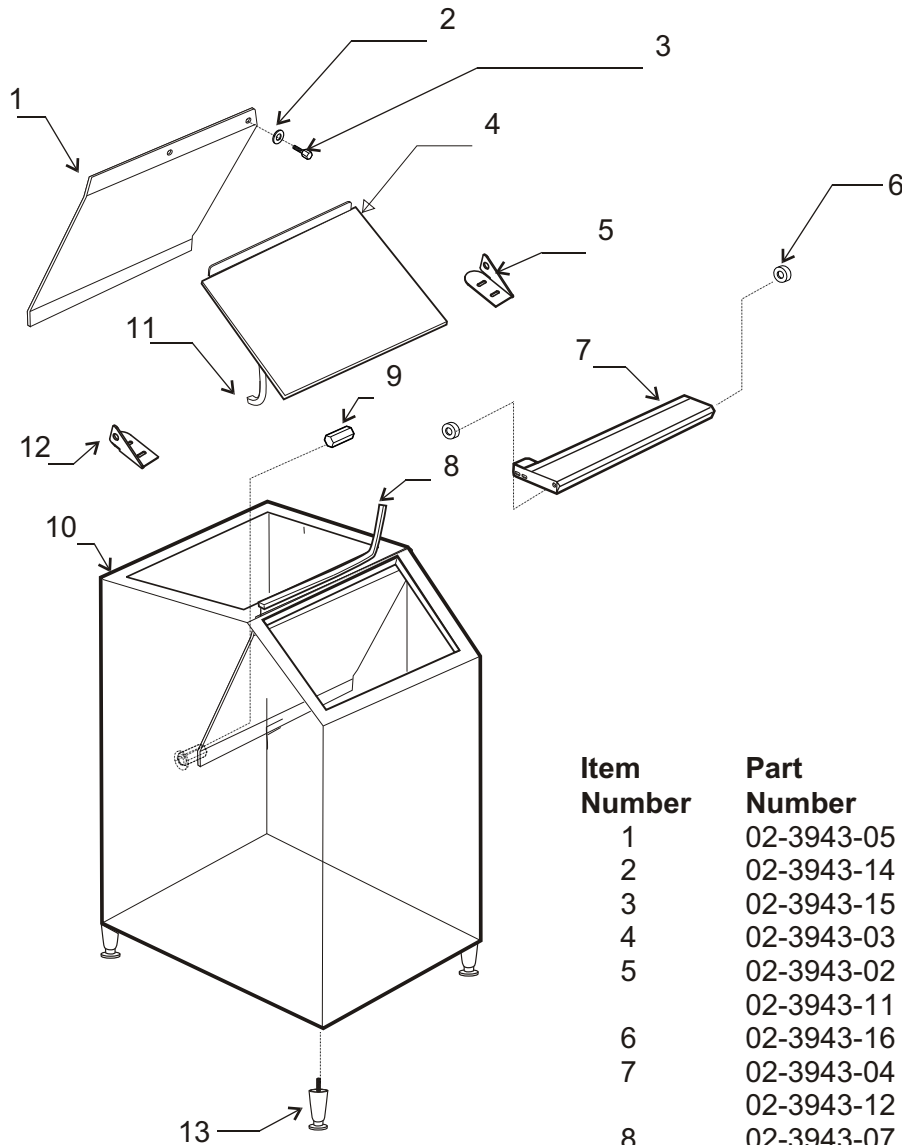

Bins, Condensers, and Accessories Service Parts

BH360S

Item Number	Part Number	Description
1	02-3943-05	Ice deflector
2	02-3943-14	Rubber washer
3	02-3943-15	Thumbscrew
4	02-3943-03	Door w/gasket, w/out hinges
5	02-3943-02	Right hinge
	02-3943-11	Screw, hinge to door
6	02-3943-16	Nylon bearing
7	02-3943-04	Canopy
	02-3943-12	Screw, canopy to bin
8	02-3943-07	Gasket (per foot)
9	02-3943-13	Hex stand off
10	13-0943-02	Bin gasket tape (per foot)
11	02-3943-06	Door gasket
12	02-3943-01	Left hinge
	02-3943-11	Screw, hinge to door
13	02-3943-10	Set of 4 legs
14	02-3943-09	Connecting strap, IM to bin

Note: Leg Threads are $\frac{1}{2}$ - 13. The legs for this bin will not interchange with any other Scotsman leg or caster.