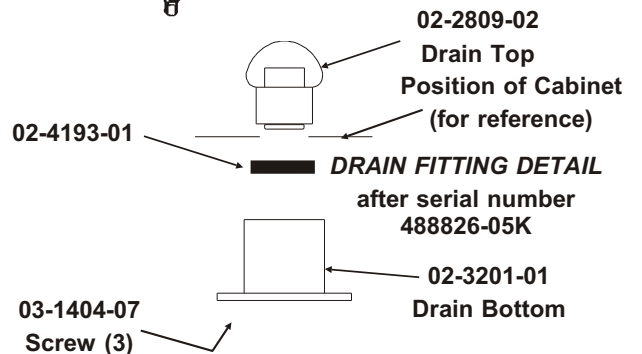

Bins, Condensers, and Accessories Service Parts

HTB500/BH500A

ITEM NUMBER	PART NUMBER	DESCRIPTION
1	02-2806-01	Shoulder Screw
2	02-2380-02	Spacer
3	A31248-001	Hinge Member
4	03-1404-07	Screw
5	02-2380-01	Hinge Bushing
6	03-1539-09	E-Ring
7	A32648-001	Door (brown)
	A32648-002	Door (gray) (includes gasket)
8	13-0595-00	Door Gasket (5')
9	02-2857-01	Door Frame
10	15-0711-01	Emblem
11	02-2809-01	Drain Top
12	A32317-001	Canopy for HTB500
	no number	Canopy for BH500A
13	13-0617-11	O-Ring
14	A32580-001	Baffle
15	03-0727-06	Thumbscrews
16	03-1423-07	Speed Clips
17	19-0503-04	Gasket order by ft.