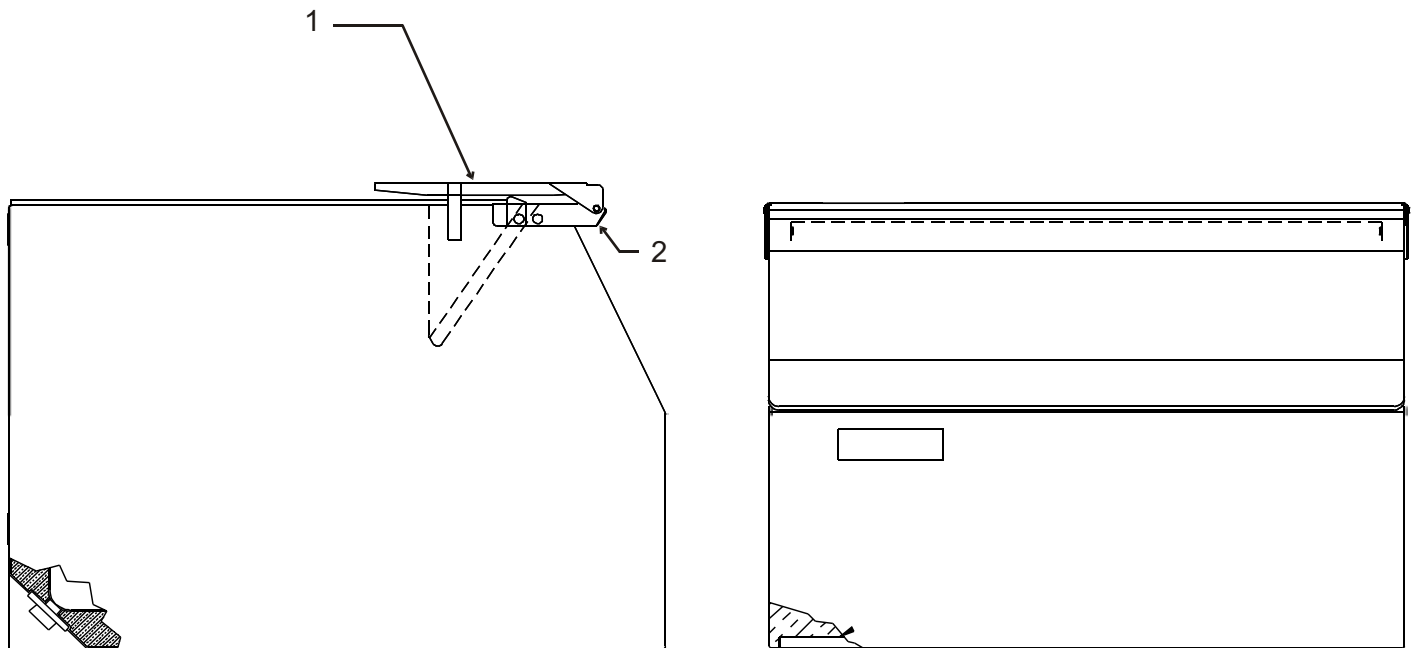

DRAIN FITTING DETAIL
after serial numbers
HTB250 489378-05K
HTB350 488666-05K

Bins, Condensers, and Accessories Service Parts

B230P

Item Number	Part Number	Description
1	02-4732-02	Door only
2	02-4654-21	Door assembly , includes door, baffle, gasket and hinges
3	02-3943-10*	Set of 4 legs for bins with "1280" in the serial number.
	KLP7	Set of 4 legs for bins with "1320" in the serial number.