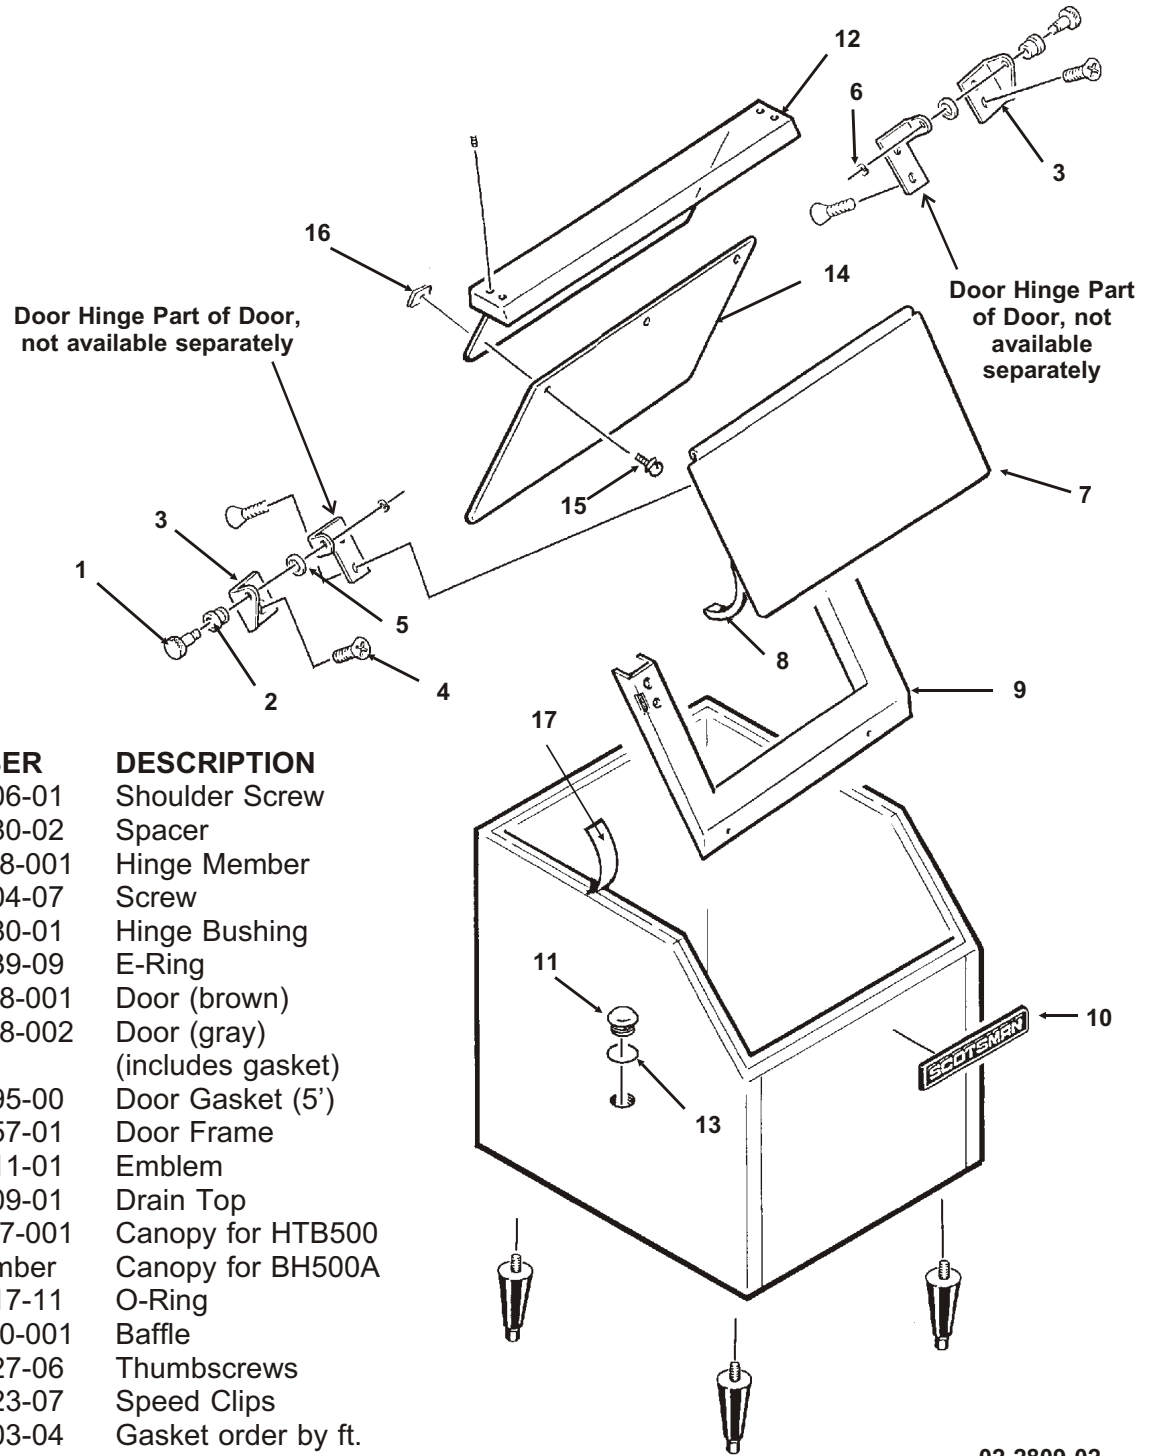

Note: Leg Threads are $\frac{1}{2}$ - 13. The legs for this bin will not interchange with any other Scotsman leg or caster.

Bins, Condensers, and Accessories Service Parts

ITEM NUMBER	PART NUMBER	DESCRIPTION	ITEM NUMBER	PART NUMBER	DESCRIPTION
1	02-3991-01	Baffle	10	02-2658-01	Latch
2	02-3991-02	Complete door, SS		02-3991-12	Screw, into door
	02-3991-03	Plastic door liner	11	02-3991-13	Screw, into cabinet
3	15-0711-02	Emblem for gray	12	02-2658-02	Strike
4	02-3991-04	Spill Door	13	02-3991-15	Spill door hinge
5	02-3991-05	Awning	14	02-3991-16	Screw
6	02-3991-06	Door Trim Cap	15	13-0617-11	O-ring
7	02-3991-07	Door Trim side	16	02-2809-01	Drain top
	02-3991-17	Support, attaches to item 7	17	19-0503-04	Foam tape
8	02-3991-08	Screw, into door or cabinet	18	03-0727-01	Thumb screw
9	02-2658-03	Hinge	19	02-3991-18	Door gasket
	02-2658-04	Hinge Cover	20	02-3991-19	Door trim

Bins, Condensers, and Accessories Service Parts

HTB500/BH500A

ITEM NUMBER	PART NUMBER	DESCRIPTION
1	02-2806-01	Shoulder Screw
2	02-2380-02	Spacer
3	A31248-001	Hinge Member
4	03-1404-07	Screw
5	02-2380-01	Hinge Bushing
6	03-1539-09	E-Ring
7	A32648-001	Door (brown)
	A32648-002	Door (gray) (includes gasket)
8	13-0595-00	Door Gasket (5')
9	02-2857-01	Door Frame
10	15-0711-01	Emblem
11	02-2809-01	Drain Top
12	A32317-001	Canopy for HTB500
	no number	Canopy for BH500A
13	13-0617-11	O-Ring
14	A32580-001	Baffle
15	03-0727-06	Thumbscrews
16	03-1423-07	Speed Clips
17	19-0503-04	Gasket order by ft.