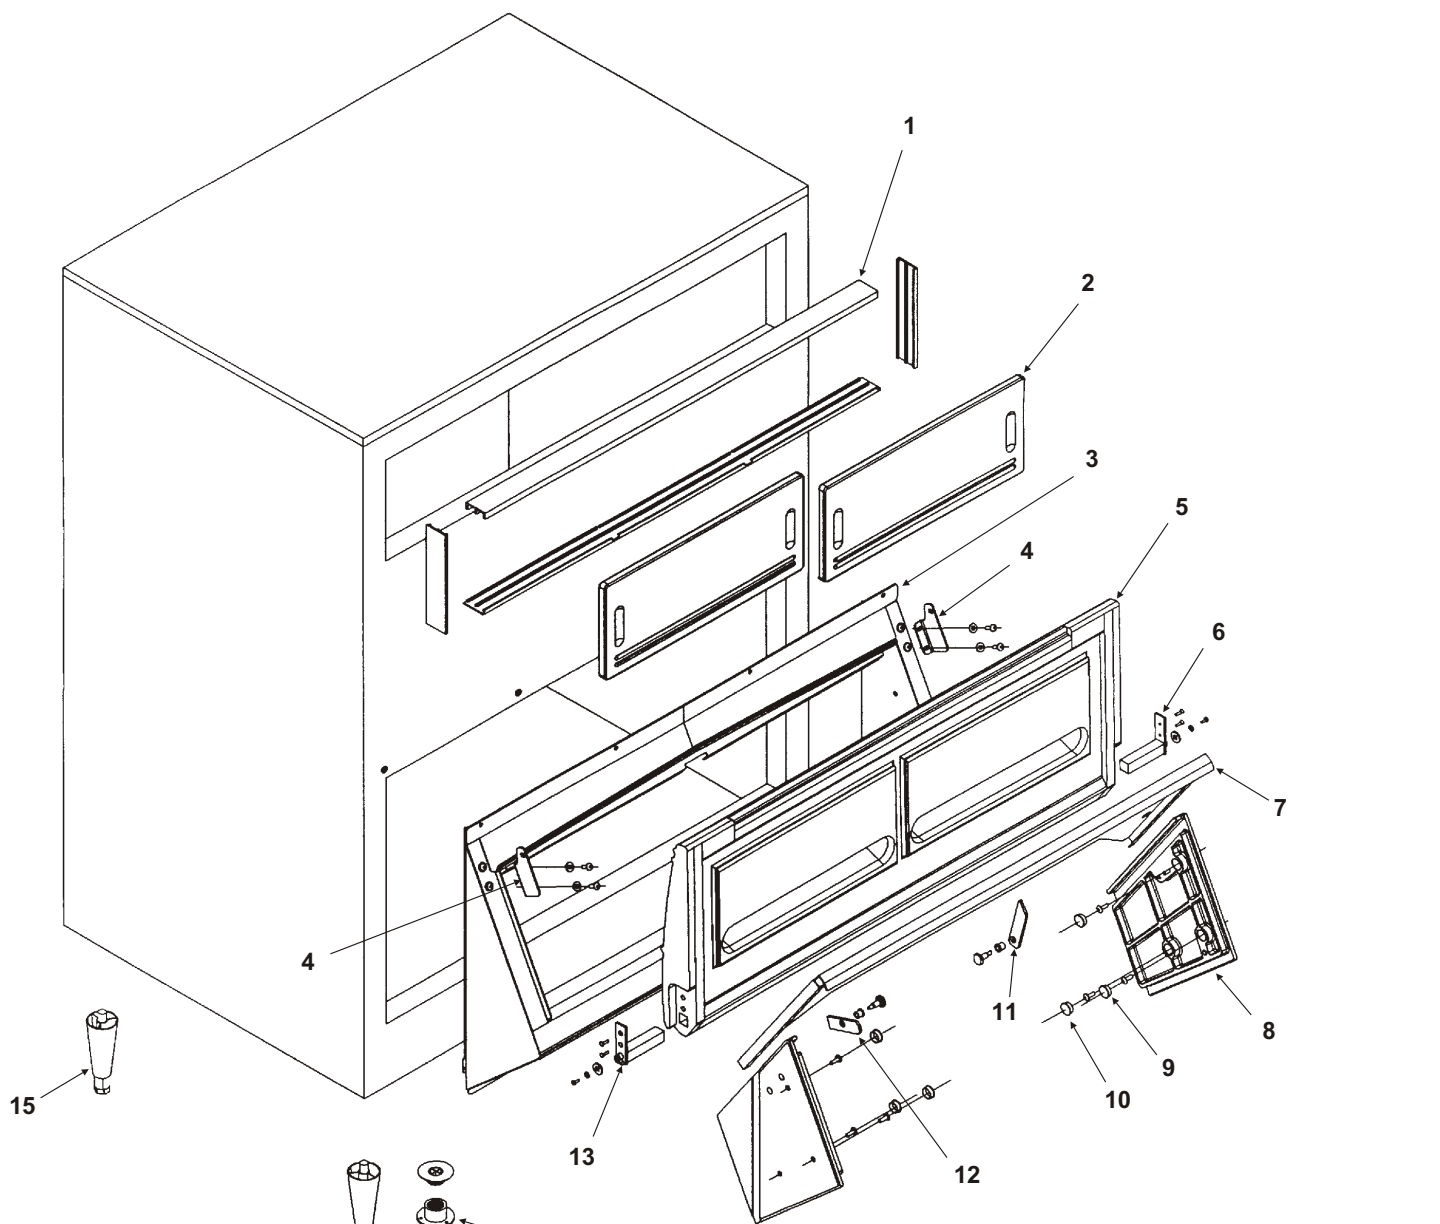

Bins, Condensers, and Accessories Service Parts

BH1356, BH1650, BH1366 & BH1666 Ice Storage Bin

Item Number	Part Number	Description	Item Number	Part Number	Description
1	02-3769-02	Track	8	02-3769-12	End plate guide (pair)
2	02-3769-16	Window	9	02-3769-13	Screws for end plate
3	02-3769-04	Lower frame assy, BH1356 or BH1650	10	02-3769-14	Plugs for end plate
	02-3769-20	Lower frame assy, BH1366 or BH1666	11	02-3769-10	Catch for end plate
4	02-3769-08	Left & right hinges (pair)	12	02-3769-15	Ice gate retainer
5	02-3769-05	Door with door hinges	13	02-3769-06	Left hinge
6	02-3769-07	Right hinge	14	02-3769-01	Plastic drain
7	02-3769-09	Ice gate, BH1356 or BH1650	15	KLP7	Legs
	02-3769-21	Ice gate, BH1366 or BH1666		Not Illustrated	
				02-3769-18	Optional Probe tool
				02-3769-19	Optional Plastic ice shovel
				02-3775-01	Z brackets
				03-1645-01	Screw for Z brackets
				02-3769-17	Gasket (only for BH1366 or BH1666)