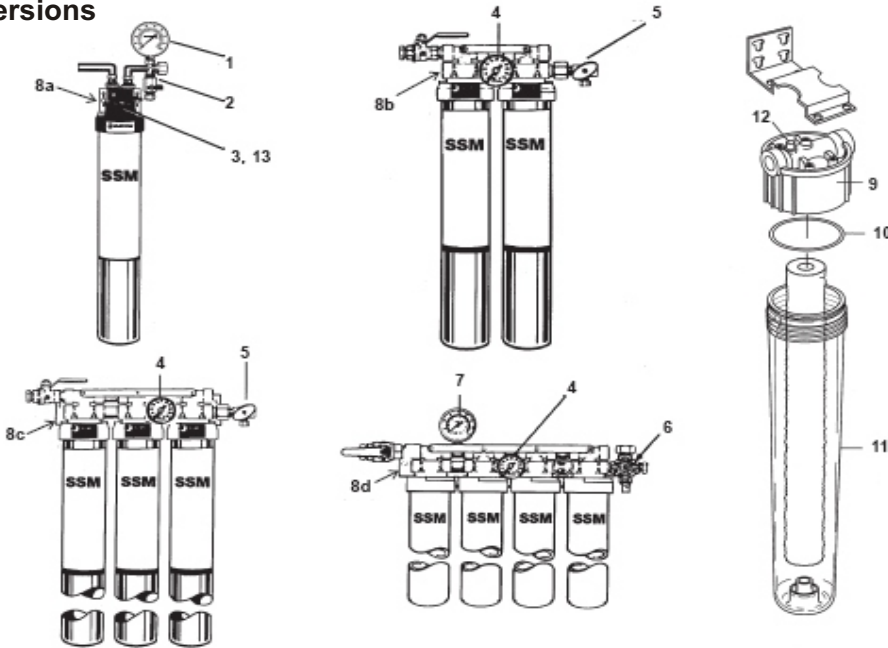

CM³ Thermostats

11-0427-23 thin cap tube

11-0521-21 bulb cap tube

Bins, Condensers, and Accessories Service Parts

Water Filters

SSM1, SSM2, or SSM3 Water Filters Parts Current Version

Item	SSM1	SSM2, 3	Description
1	02-3790-15	02-3790-15	Gauge
2	02-3790-16	02-3790-19	Flushing Valve
3	-	02-3790-20	Inlet Valve
4	02-3790-21	-	Valve handle

Pre-Filter Parts - Current Version

9n	02-3790-22	Head assembly
10n	02-3790-23	O-ring
11n	02-3790-24	20" bowl
	02-3790-25	10" bowl

Prior Versions

Current Pre Filter

Prior Version Parts

Item Number	Part Number	Description	Item Number	Part Number	Description
1	02-3790-15	Outlet gauge	8c	02-3790-03	Triple bracket
2	02-3790-16	Activation valve, single	8d	02-3790-04	Quad bracket
3	02-3790-12	Valve stem		02-3790-05	Screw for bracket
4	02-3790-14	Outlet gauge	9	02-2790-06	Prefilter head
5	02-3790-17	Activation valve	10	02-3790-07	Ring seal
6	02-3790-18	Activation valve, quad	11	02-3790-08	20" bowl
7	02-3790-13	Pressure gauge		02-3790-09	10" bowl
8a	02-3790-01	Single bracket	12	02-3790-10	Pressure relief kit
8b	02-3790-02	Dual bracket	13	02-3790-11	Valve handle