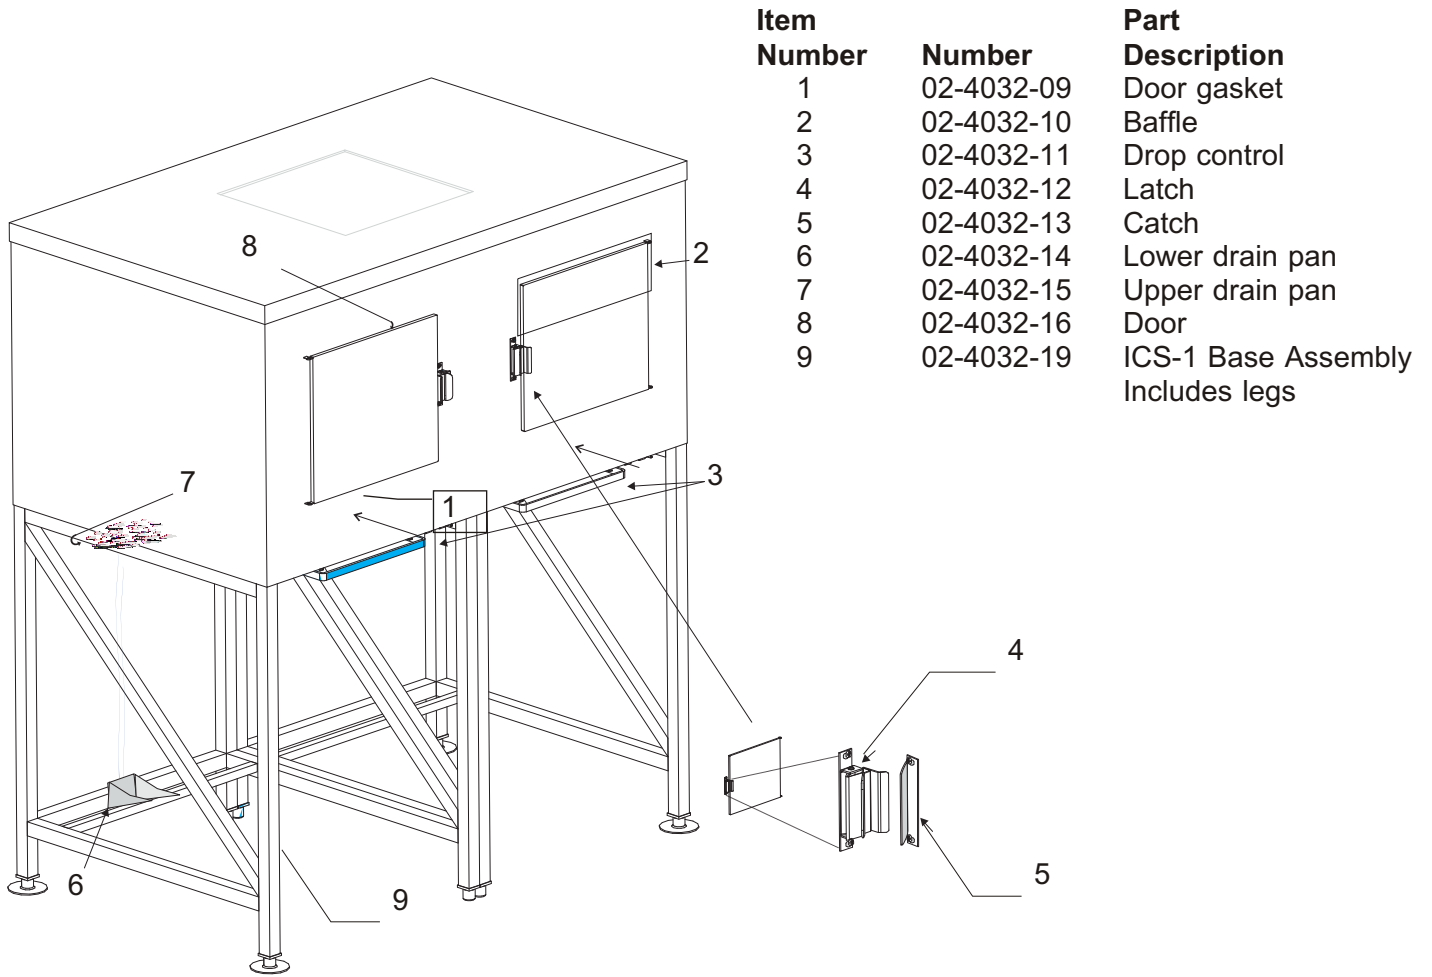

Bins, Condensers, and Accessories Service Parts

Ice Cart Systems (ICS1, ICS2, ICS3)