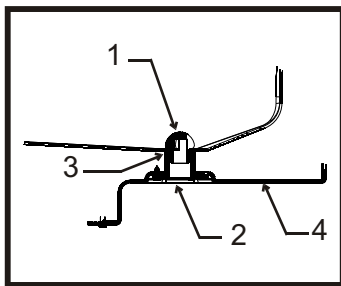

B222, B322, B330, B530, B842, B948

Item Number	Part Number	Description		Part Number	Description
1	02-2809-02	Drain top	17	A38920-001	Canopy, B222, B322
2	02-3108-01	Drain fitting		A38921-001	Canopy, B330, B530
3	02-4193-01	Drain gasket		A38922-001	Canopy, B842
4	02-4234-01	Drain panel, SS only		A38923-001	Canopy, B948
5	02-0540-01	Scoop	18	A38910-001	Baffle 18.25", B222, B322
6	03-3876-01	Spring*		A38911-001	Baffle 26.25", B330, B530
7	03-3874-01	Hinge pin*		A38912-001	Baffle 38.25", B842
8	13-0946-01	Hinge gasket		A38913-001	Baffle 44.25", B948
9	03-1539-12	E clip*	19	13-0943-02	Gasket, 22" use 86"
10	05-0586-01	Elbow for drain			Gasket, 30" use 102"
11	03-1403-71	Screw, hinge to canopy			Gasket, 42" use 126"
12	03-1418-30	Screw, frame to canopy	20	A40299-001	Left cap - SS bin
13	02-4232-01	Left hinge mount*		A39976-001	Left cap - plastic bin
14	02-4233-01	Right hinge mount*	21	A40299-002	Right cap - SS bin
15	A40611-021	Door, B222, B322		A39977-001	Right cap - plastic bin
	A40612-021	Door, B330, B530	22	A40300-001	22" back cap
	A40613-021	Door, B842		A39979-001	30" back cap
15a	13-0595-00	B842 door gasket, use 27.5"		A40302-001	42" back cap
	A40614-021	Door, B948		A40303-001	48" back cap
15b	13-0595-00	B948 door gasket, use 33.5"			
15c	02-4235-01	Bumper, 22"and 30" only			
16	02-4236-01	Frame, B222, B322			
	02-4237-01	Frame, B330, B530			
	02-4238-01	Frame, B842			
	02-4239-01	Frame, B948			

Drain Detail