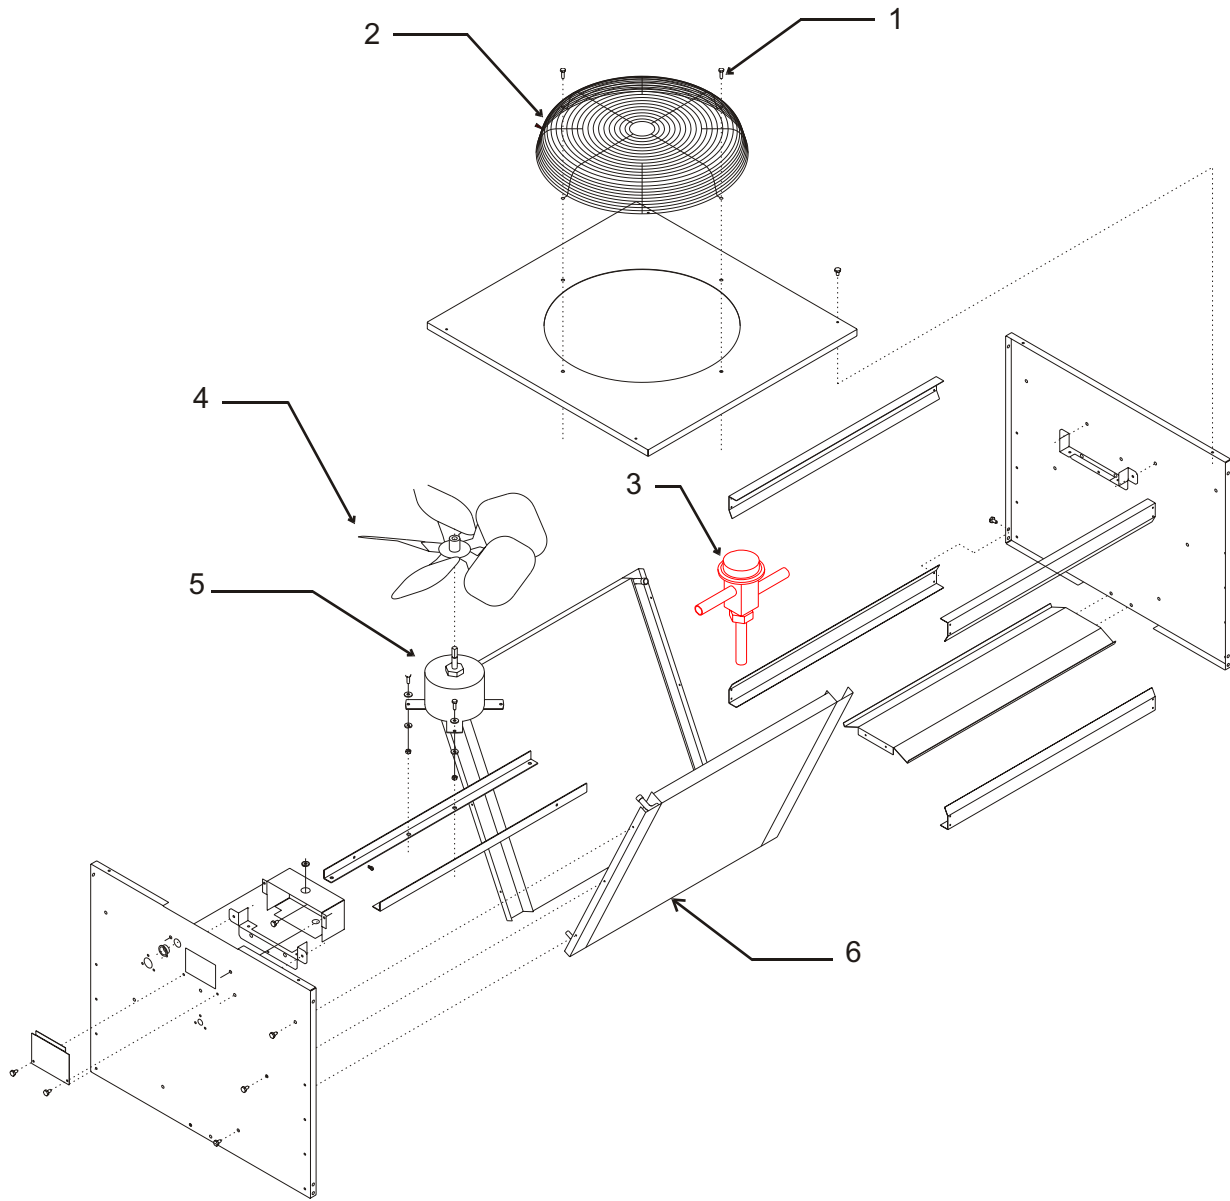

Bins, Condensers, and Accessories Service Parts

ERC V Coil Condenser ERC111, 211, 311, 411, ERC680, ERC1086

Item Number	Part Number	Description
1	03-1645-03	Screw
2	02-3575-01	Fan guard,
3	16-1025-01	Headmaster, ERC411
	16-1044-01	Headmaster, all others
4	18-8816-01	Fan blade
5	12-2651-01	Fan motor, ERC311, 411, 680, 1086
	12-2651-02	Fan motor, ERC111, 211
6	18-8815-01	Coil for ERC111/1086/411
	18-8827-01	Coil for ERC311/680

Not Shown:

- A37169-001 Leg - fits all
- A37170-001 Leg brace, ERC111, 211, 311, 411, 680, 1086
- 03-1645-01 Screw for legs
- ERC111, 211, 311, 411
- 16-0850-01 Quick connect, discharge
- 16-0850-03 Quick connect, liquid
- ER680, 1086, ER2C6810, 1316:
- 16-1057-04 Quick connect, discharge
- 16-1057-03 Quick connect, liquid.....
- Fan motor run capacitor: 18-8878-01
- Line set ends: KTE4 (set of all 4)
- Eclipse line set ends: KTE6 (set of all 6)
- EH Eclipse Line Set Ends; KTE6-EH