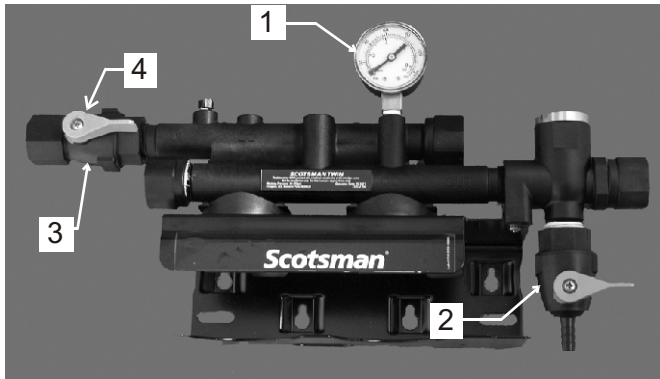

Bins, Condensers, and Accessories Service Parts

Water Filters

SSM1, SSM2, or SSM3 Water Filters Parts Current Version

Item	SSM1	SSM2, 3	Description
1	02-3790-15	02-3790-15	Gauge
2	02-3790-16	02-3790-19	Flushing Valve
3	-	02-3790-20	Inlet Valve
4	02-3790-21	-	Valve handle

Pre-Filter Parts - Current Version

9n	02-3790-22	Head assembly
10n	02-3790-23	O-ring
11n	02-3790-24	20" bowl
	02-3790-25	10" bowl