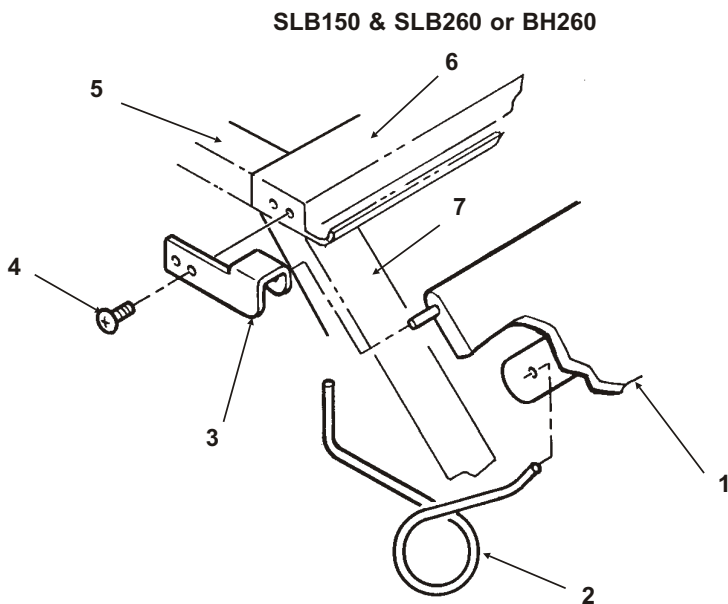

Item Number	Part Number	Description
1	C19475304	Door Assembly
2	C19629100	Door spring
3	C80299602	Left door hinge
	C80299601	Right door hinge
4	C19632604	Hinge pin
5	19-0503-04	Gasket tape, 90"
6	C80307602	Canopy
7	C80309002	Door frame assy
SLB150 Only		
	C34196203	Bin thermo bracket

Bin Drain Parts:	
BH375, SLB375, BH260 and SLB260	
Female fitting, pn C80205501	
Male fitting, pn C80205301	
Flanged hex nut, pn C80205401	
SLB150	
Drain fitting, pn C36619500	
Drain cup, pn C36619600	
Dran cap, pn C36619400	

Not Shown		
KSLDK Key Mech. Kit (Slimline)		
Item Number	Part Number	Description
1	C26203100	Micro switch
2	C42647900	Brass lock housing
3	C42792800	Switch bracket
4	C80417803	Key mech
5	C80575503	Coin mech cover
KSLDC, Coin Mech Kit (Slimline)		
1	C18223900	Term. board
2	12-2858-02	Control Relay
3	C80457301	Coin slide mech.
4	C80457401	Coin box
5	C80457501	Mounting plate
6	C80565701	Timer