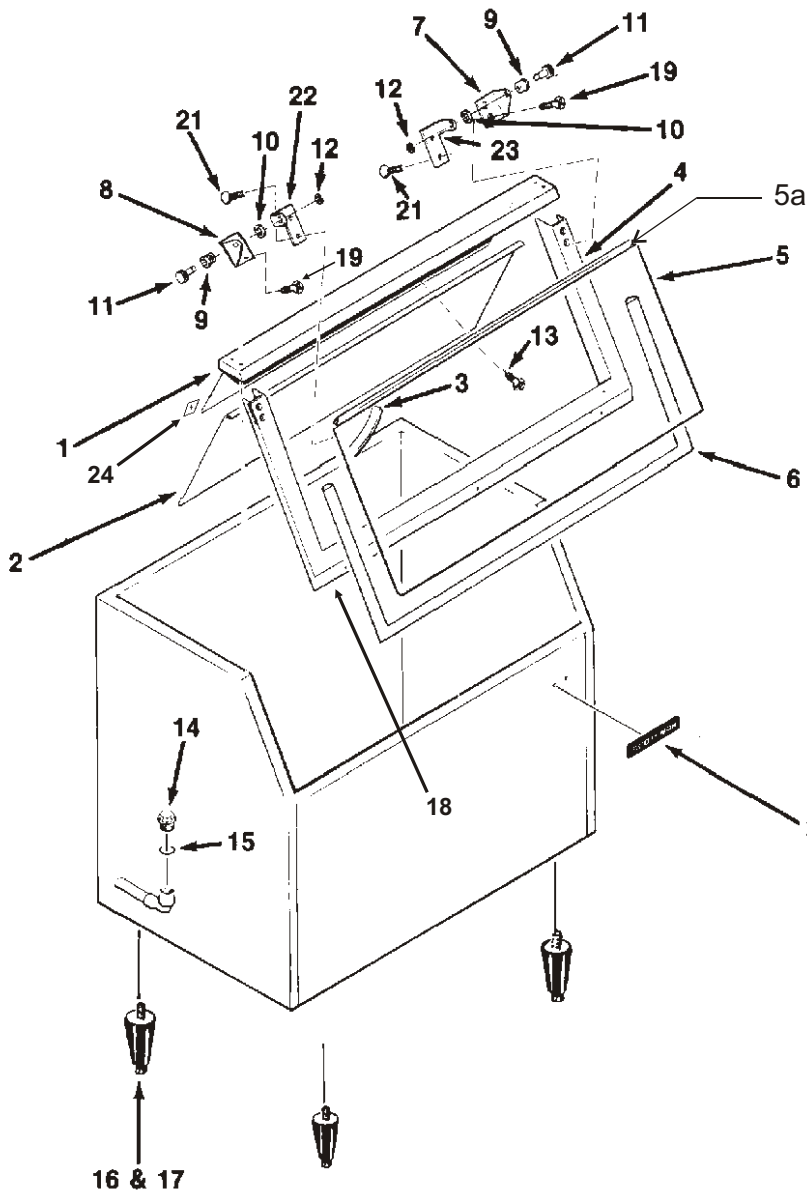

Bins, Condensers, and Accessories Service Parts

BH800/BH550

Note: C series has rounded corners

Left Bin Channel: A35506-001
Right Bin Channel: A35507-001
Rear Bin Channel: A35508-001