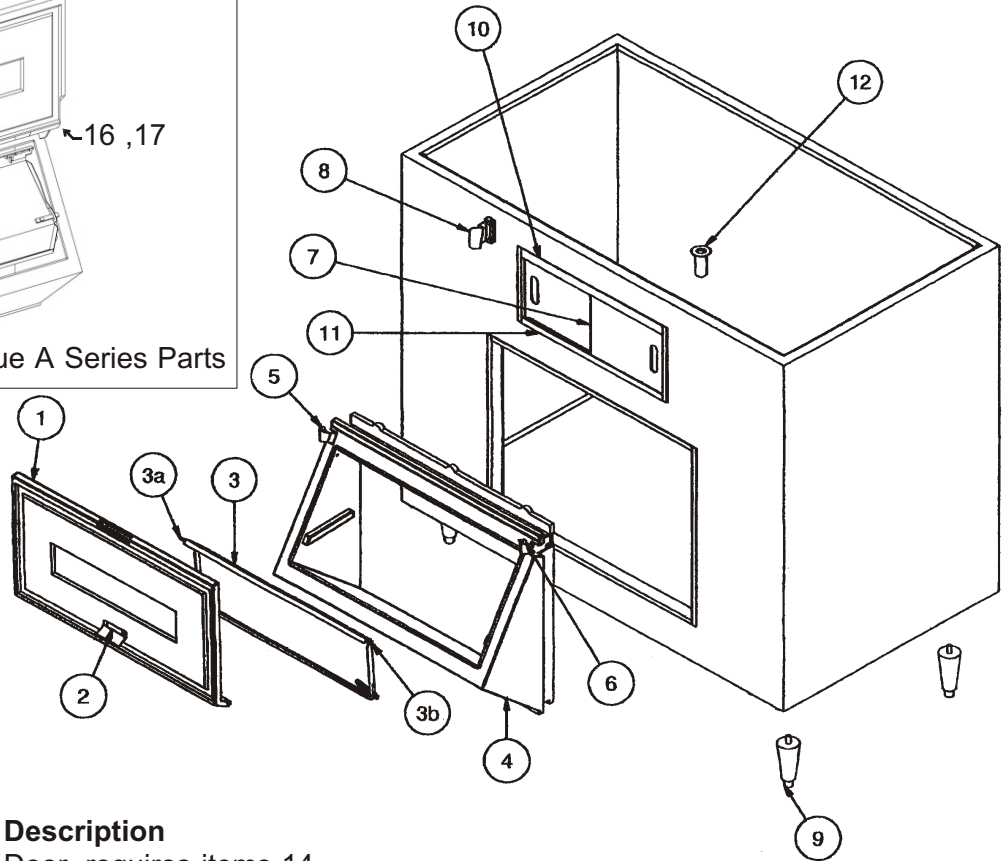

Bins, Condensers, and Accessories Service Parts

BH1100, BH1300, BH1600

Item Number	Part Number	Description
1	02-4008-27	Door, requires items 14 and 16 when replacing non-spring loaded doors.
2	02-4008-03	Baffle latch bracket
3	02-4737-21	Baffle assembly
3a	02-4008-23	LH & RH spring loaded hinge kit
4	02-4008-07	Snout
5	02-4008-24	LH & RH door hinges
6	part of item 5	RH door hinge
7	02-4008-10	Window (set of 2)
8	02-4008-11	Door latch, not used on A
9	02-4987-01	1/2 Leg - each (current as of Jan of 2016)

Not Shown

02-4008-16	SS 34"x48" Top Support
02-4008-17	48" Plastic Top*
02-4008-18	60" Plastic Top*
02-4008-19	9" Filler Panel
02-4008-20	13 1/2" Filler Panel

Note: Above filler panels are 21.5" long and changed in late 2005 to these:

- 02-4008-21 - 20.5" long 9 inch filler panel
- 02-4008-22 - 20.5" long 13.5 inch filler panel

Check serial number date code or opening size to confirm which filler panel to use.

* hole 45" wide x 20.5 deep

Hole in plastic top changed in late 2005, prior top no longer available.

10	02-4008-12	5/8 Leg - each
	KLP7	5/8 Leg, kit
10	02-4008-25	Upper & lower window tracks
11	part of item 10	Lower window track
12	02-4008-15	1" plastic drain- includes nut and washer

A Series Parts Not Interchangeable with prior

14	02-4008-28	LH hinge bracket
15	02-4008-26	LH spring loaded hinge
16	02-4008-29	RH hinge bracket
17	02-4008-32	RH spring loaded hinge