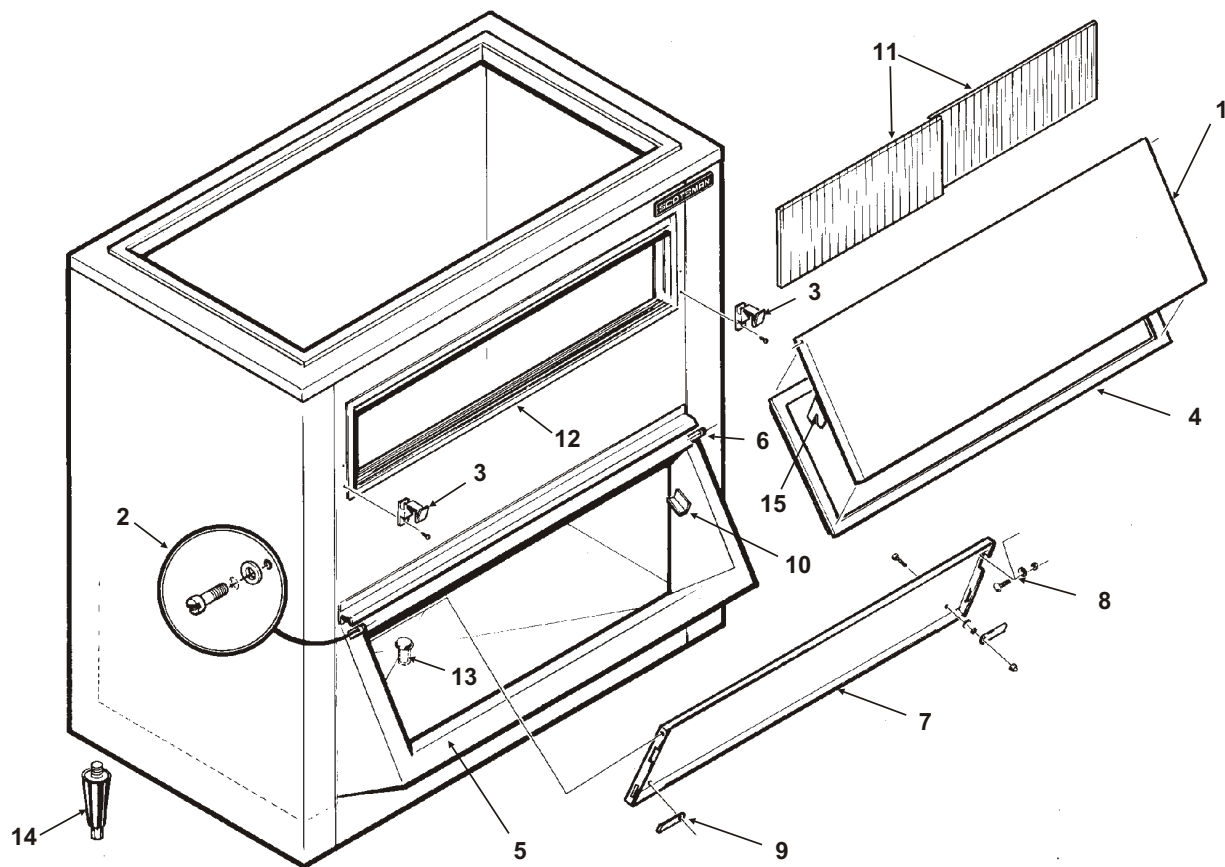

Bins, Condensers, and Accessories Service Parts

BH1351/BH1352/BH1360

Item Number	Part Number	Description
1	A34447-001	Lift door
2	A34448-001	Pivot pin kit
3	A34449-001	Lift door catch
4	A34450-001	Gasket
5	A34451-001	Frame assembly
6	A34452-001	Hinge
7	A34453-001	Ice check door
8	A34454-001	Pivot pin kit for ice check door
9	0501304	Lock bar for ice check door
10	A34456-001	Bumper bracket
11	02-3769-16	Inspection door
12	A34458-001	Track assembly
13	A34459-001	Drain fitting
14	A34460-001	Legs, set of 4
15	0501304	Catch