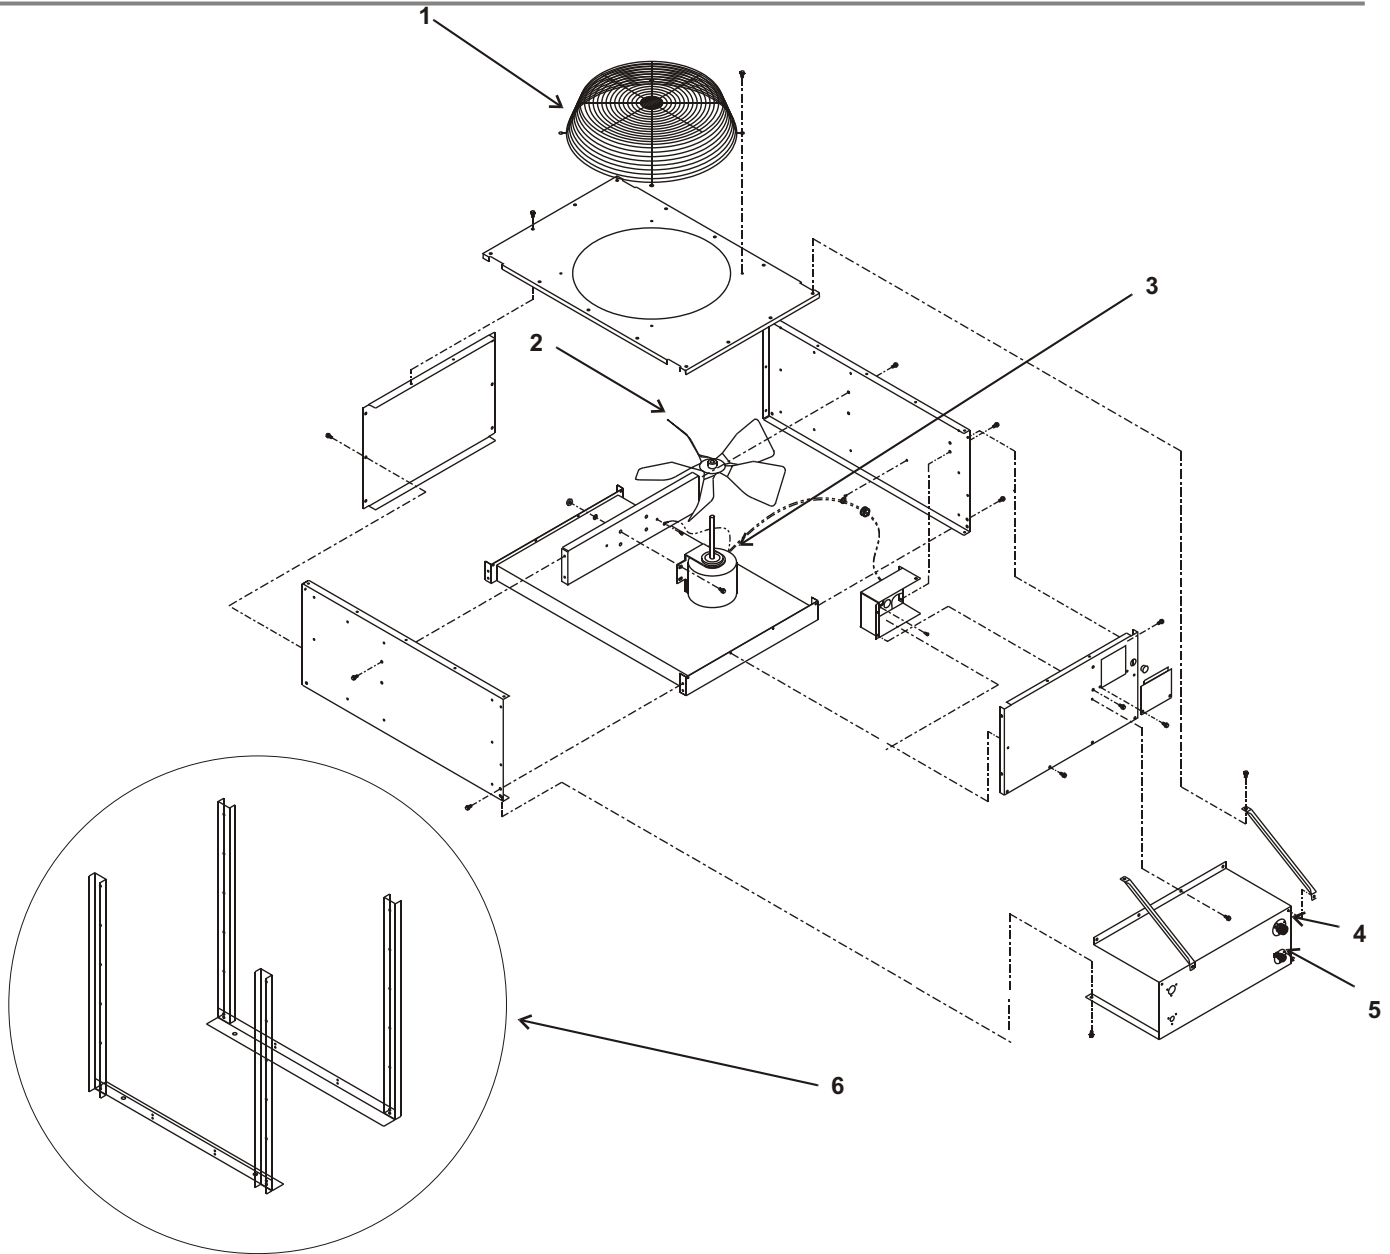

Bins, Condensers, and Accessories Service Parts

Ice Cart Systems (ICS1, ICS2, ICS3)

Bins, Condensers, and Accessories

Service Parts

ERC Horizontal Coil Condenser

ITEM NUMBER	PART NUMBER	DESCRIPTION
1	02-3575-01	Fan guard
2	18-8800-01	Fan blade
3	18-8796-01	Fan motor ERC101
	18-8796-32	Fan motor ERC151, ERC201, ERC302, ERC401, ERC402
	18-8797-32	Fan motor ERC301
4	16-0850-01	Quick connect, discharge
5	16-0850-03	Quick connect, liquid
6	A36990-001	Leg kit for ERC101, 151, 201, 301, 302
	not available	Leg kit for ERC401, 402