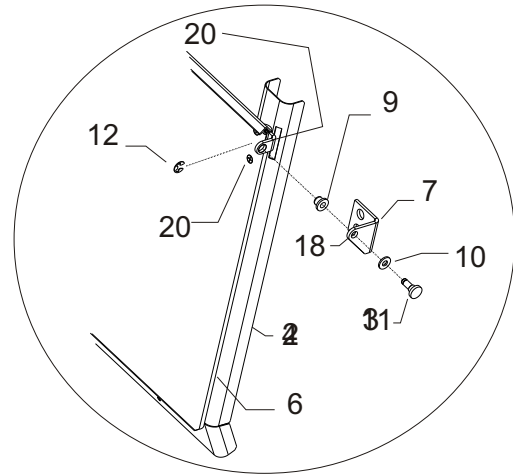

Bins, Condensers, and Accessories Service Parts

BH800/BH550

Note: C series has rounded corners

Left Bin Channel: A35506-001
 Right Bin Channel: A35507-001
 Rear Bin Channel: A35508-001

ITEM NUMBER	BH800 PART NUMBER	BH550 PART NUMBER	DESCRIPTION	ITEM NUMBER	BH800 PART NUMBER	BH550 PART NUMBER	DESCRIPTION
1	A32408-001	A33921-001	Canopy	12	03-1539-09	same	E-Clip
2	A32410-001	A32580-001	Baffle	13	03-0727-00	same	Thumb Screw
3	19-0503-04	same	Gasket	14	02-2809-01	same	Drain Top
4	A32418-020	A33922-020	Door Frame	15	13-0617-11	same	O-Ring
	A37640-021	A37639-021	Door Frame, C series	16	KLP7	same	Legs, painted
5	A32419-020	A33938-020	Door, incl 5a, 6, 22, 23	17	KLP8S	same	Legs, S.S.
5a	02-2881-02	02-2881-03	Drip molding	18	03-1404-07	same	Screw
6	13-0595-00	same	Door Gasket	19	03-1360-02	same	Screw
	(10')	(6')	order per foot	20	15-0711-01	same	Emblem
7	A32396-002	same	Hinge Rt.	21	03-1418-41	same	Screw
8	A32396-001	same	Hinge Left	22	A32546-001	same	Door Hinge Lft
9	02-2380-01	same	Hinge Bushing	23	A32546-002	same	Door Hinge Rt.
10	02-2380-02	same	Hinge Spacer	24	03-1423-07	same	Speed Nut for Baffle
11	02-2806-01	same	Shoulder Screw				

Bins, Condensers, and Accessories Service Parts

BH801

ITEM NUMBER	PART NUMBER	DESCRIPTION
1	A38434-001	Canopy
2	A38476-001	Baffle
3	19-0503-04	Gasket order per foot
4	A37640-021	Door Frame,
5	A32419-020	Door, incl 5a, 6, 21, 22
5a	02-2881-02	Drip molding
6	13-0595-00	Door Gasket (10')*
7	A32396-002	Hinge Rt.
8	A32396-001	Hinge Left
9	02-2380-01	Hinge Bushing
10	02-2380-02	Hinge Spacer
11	02-2806-01	Shoulder Screw
12	03-1539-09	E-Clip
13	02-2809-02	Drain Top
14	02-4193-01	Flat washer
15	02-3201-01	Drain bottom
16	KLP7	Legs, painted set of 4
	KLP8S	Legs, S.S. set of 4
17	03-1404-07	Screw - frame to bin
18	03-1419-09	Screw - hinge to frame
19	15-0808-01	Emblem
20	03-1418-24	Screw - hinge to door
21	A32546-001	Door Hinge Lft
22	A32546-002	Door Hinge Rt.