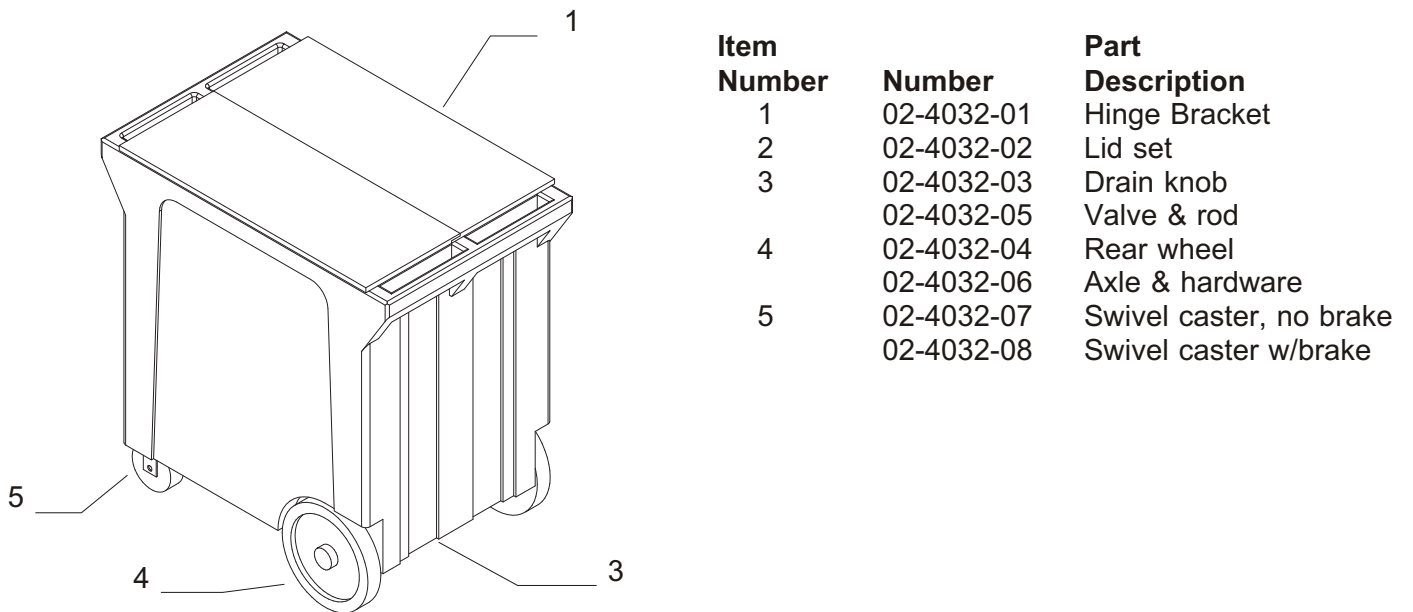

Bins, Condensers, and Accessories Service Parts

Ice Cart Systems (ICS1, ICS2, ICS3)