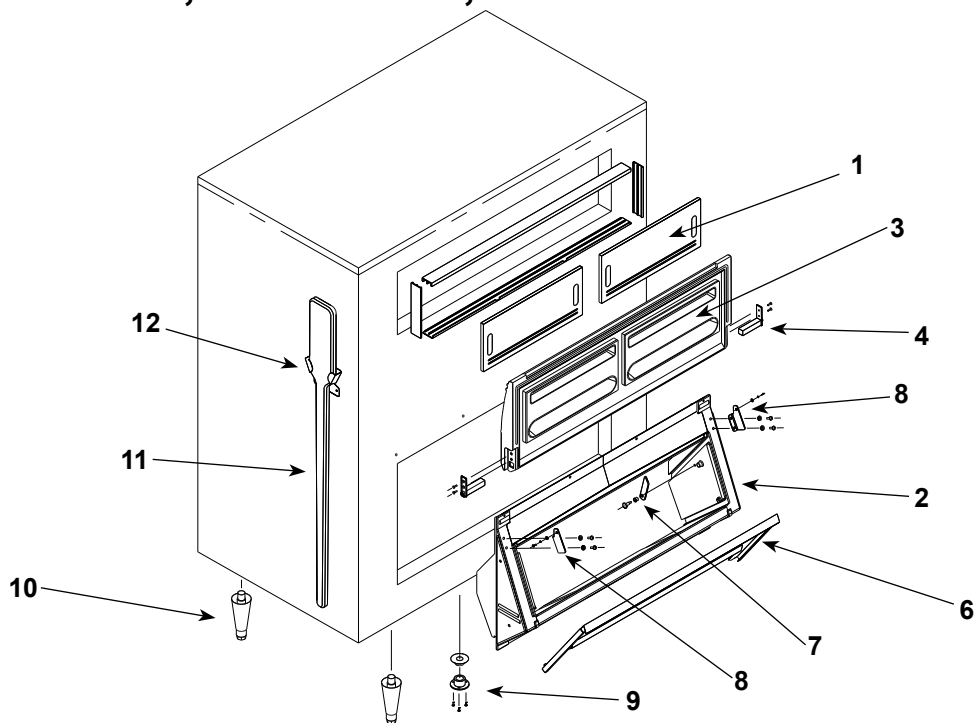

# BL1048S-A, BL1360S-A, BL1660S-A Service Parts

Item Number	Part Number	Description
1	02-5188-01	(2) Inspection windows, 21.125"W x 8.625"H
1	02-5188-02	(2) Inspection window, 12.5"W x 9"H
2	02-5188-03	Frame assembly, lower door, 45" (includes 02-5188-05 and 02-5188-09)
2	02-5188-04	Frame assembly, lower door, 28" (includes 02-5188-06 and 02-5188-10)
3	02-5188-05	Door, outer lift, 45" (includes 02-5188-07 and 02-5188-08)
3	02-5188-06	Door, outer lift 28" (includes 02-5188-07 and 02-5188-08)
4	02-5188-07	Hinge, RH door mount (includes hardware)
5	02-5188-08	Hinge, LH door mount (includes hardware)
6	02-5188-09	Ice Gate, 40"
6	02-5188-10	Ice Gate, 24"
7	02-5188-11	Catch, Ice Gate
8	02-5188-12	Hinge bracket, bin mount, LH/RH, (pair, includes hardware)
8	02-5188-12	Hinge bracket, bin mount, LH/RH, (pair, includes hardware)
9	02-5188-13	Drain assembly, plastic
10	02-5188-14	Legs, 6" stainless steel (set of 4)
10	02-5188-15	Legs, 6" stainless steel flanged foot (set of 4) - SDU1000 only
10	02-5188-16	Legs, 10" (254mm) stainless steel flanged foot (set of 4) - SDU1000 only
11	02-5188-22	Paddle, ice, 46.5"
11	02-5188-23	Paddle, ice, 59"
12	02-5188-24	Bracket, paddle
Not shown	02-5188-17	Shovel, ice
Not shown	02-5188-18	Bracket, ice shovel
Not shown	02-5188-19	Rake, ice, 36"
Not shown	02-5188-20	Rake, ice, 48"
Not shown	02-5188-21	Bracket, rake