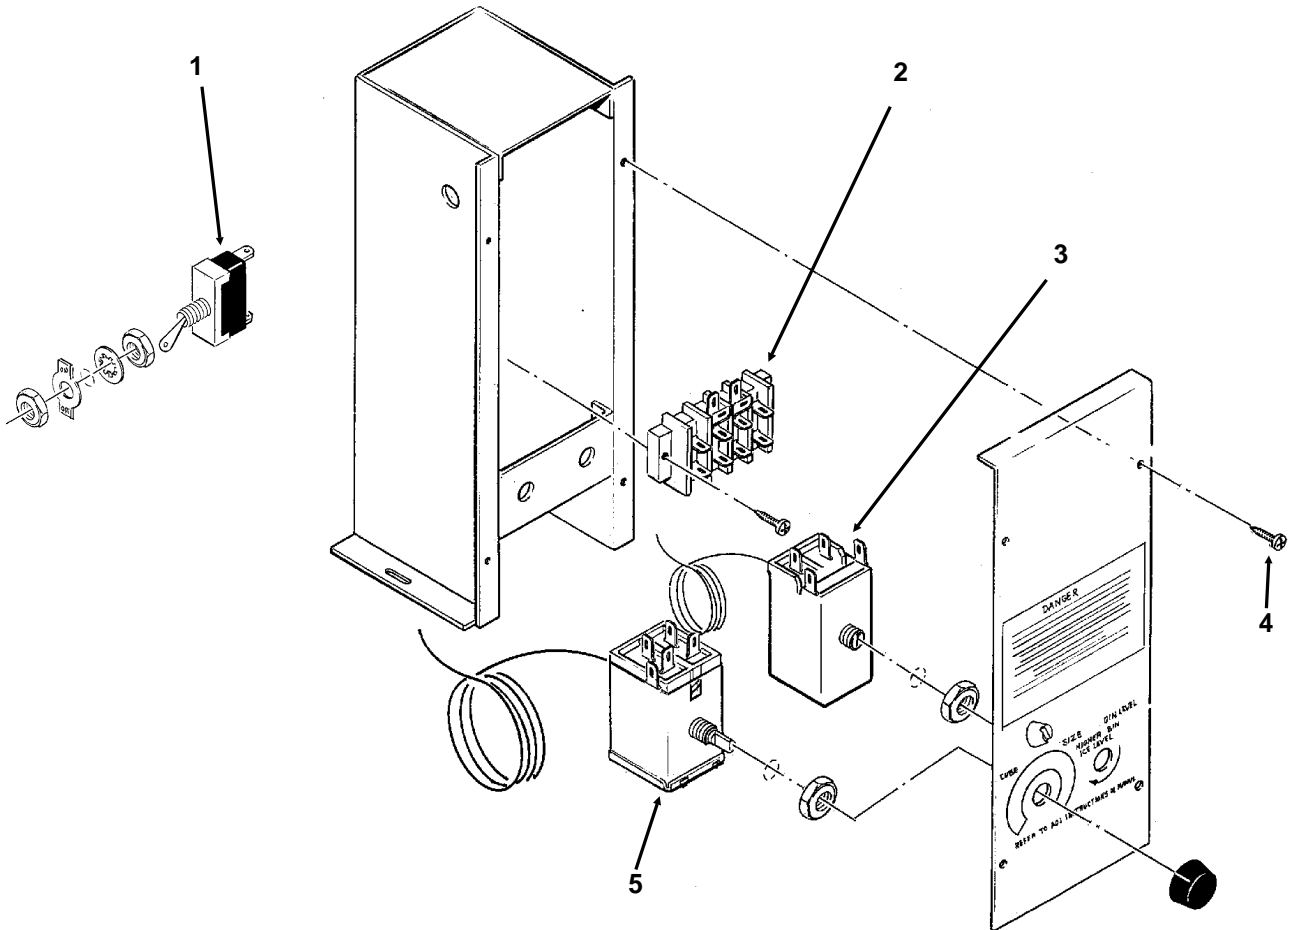

CS60 Service Parts

Water System

ITEM NUMBER	PART NUMBER	DESCRIPTION	ITEM NUMBER	PART NUMBER	DESCRIPTION
1.	0660519-02	Spray nozzle	13.	0460004-00	Hose Clamp
2.	0640041-20	Gasket	14.	0610159-02	Drain tube
3.	0793129-02	Spray system (complete)	15.	0660224-00	Drain Fitting
4.	0650499-01	Hose Clamp	16.	0610148-11	Bin Drain Hose
5.	A32405-001	Inlet Water Valve	17.	0744014-05	Drain Hose Insul.
6.	0610166-00	Hose, Pump To Jets	18.	0743118-06	Supply Hose, 680mm
7.	0660463-02	Pump Fan	19.	0660535-00	Ring Nut
8.	A32588-020	Water Pump	20.	no number	part of item 5
9.	0660211-01	Drain Top	21.	no number	part of item 5
10.	0660387-01	Stand pipe	Not Shown,		
11.	0640134-00	O-ring	22.	0533238	Inlet Water
12.	0660219-01	Drain Tube Fitting			Adaptor (optional)

CS60 Service Parts

REFRIGERATION

ITEM NUMBER	PART NUMBER	DESCRIPTION
1.	0660465-00	Tube Cap
2.	0660340-05	Tube
3.	0650475-00	Tube Clip
4.	0784297-00	Evaporator
5.	0620276-02	Condenser
6.	0630003-05	Drier
7.	0784423-01	Accumulator/suction Line
8.	0650476-00	Fan Nut
9.	18-8723-01	Fan Motor
10.	0420800-00	Screw
11.	18-8725-01	Fan Blade
12.	0660484-01	Fan Shroud
13.	12-2007-01	Hot Gas Valve Body
	12-2008-01	Hot Gas Valve Coil
14.	0630020-01	Strainer
15.	18-8925-01	Compressor, includes starting components
	F620167-17	Start cap for original comp.
	F620057-36	Relay for original comp.
	F620058-66	Overload for original comp.
	18-1901-62	Start capacitor for 18-8925-01
	18-1903-63	Relay for 18-8925-01

Note: 18-8925-01 is Copeland ARB21C-1AA-201

CS60 Service Parts

CONTROL BOX

ITEM NUMBER	PART NUMBER	DESCRIPTION
1.	0620033-01	Toggle Switch
2.	0630114-01	Terminal Board
3.	0620209-00	Bin Thermostat
4.	no number	Screw
	0440063-00	Lockwasher
5.	0620264-11	Cube Size Control
Not Shown		
6	0620075-03	Hi pressure cut out