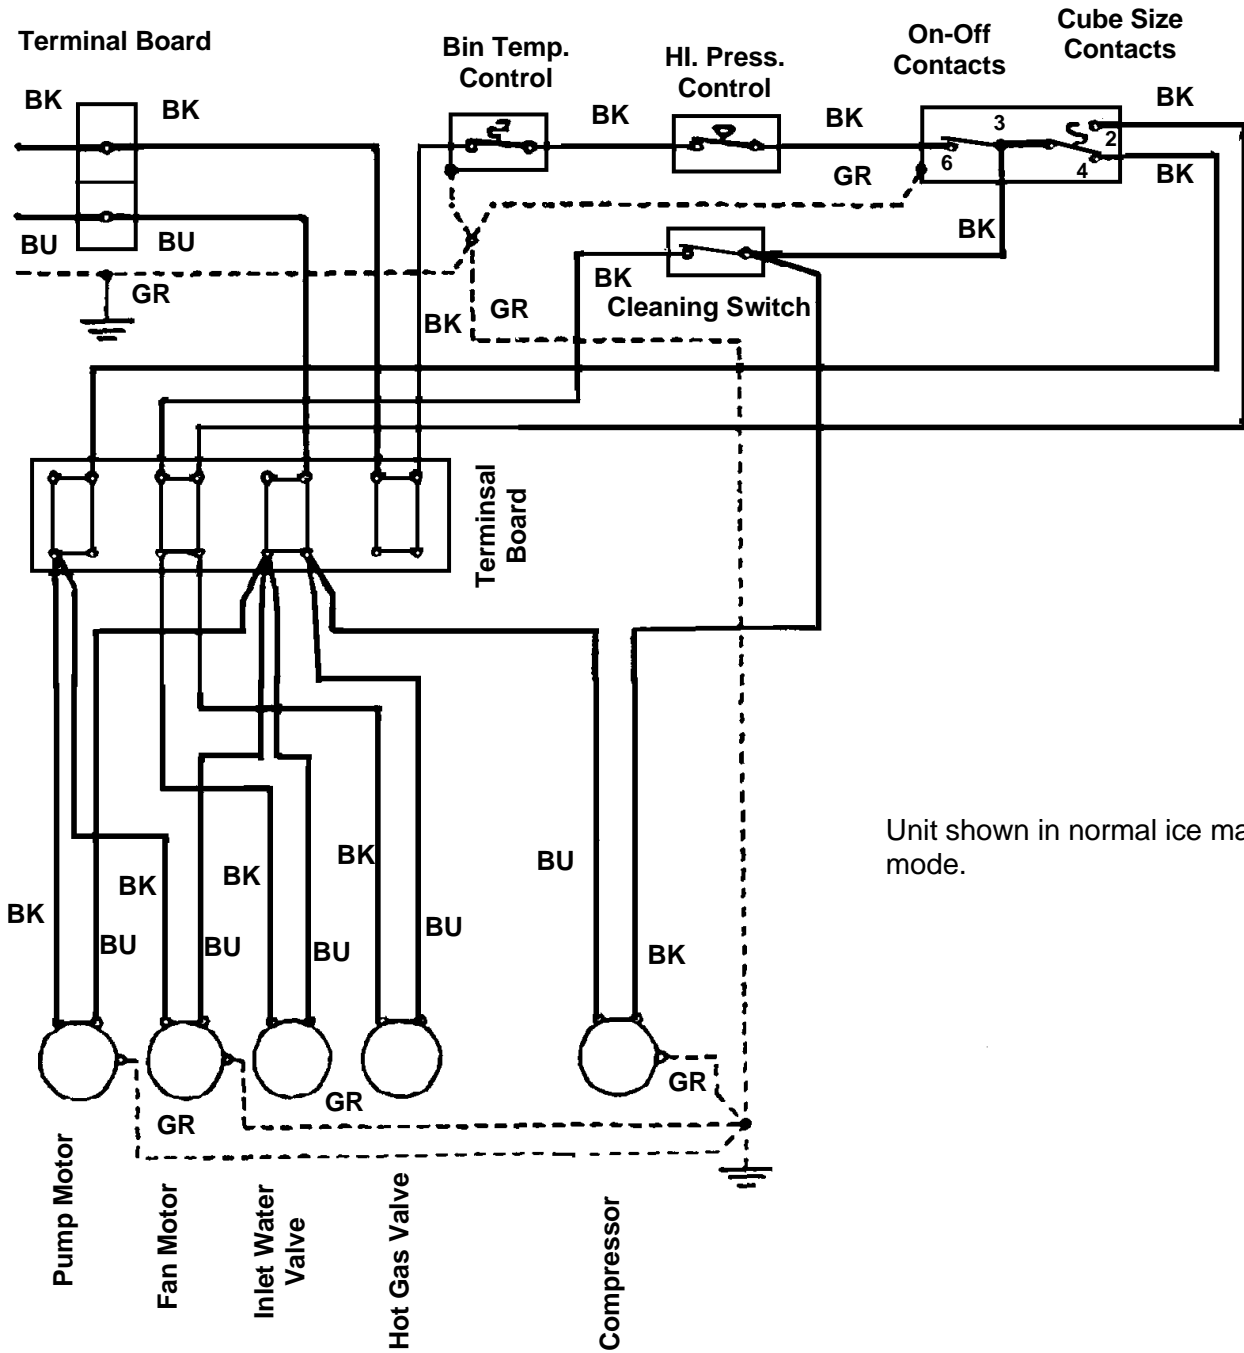

CS60 Service Parts

Water System

ITEM NUMBER	PART NUMBER	DESCRIPTION	ITEM NUMBER	PART NUMBER	DESCRIPTION
1.	0660519-02	Spray nozzle	13.	0460004-00	Hose Clamp
2.	0640041-20	Gasket	14.	0610159-02	Drain tube
3.	0793129-02	Spray system (complete)	15.	0660224-00	Drain Fitting
4.	0650499-01	Hose Clamp	16.	0610148-11	Bin Drain Hose
5.	A32405-001	Inlet Water Valve	17.	0744014-05	Drain Hose Insul.
6.	0610166-00	Hose, Pump To Jets	18.	0743118-06	Supply Hose, 680mm
7.	0660463-02	Pump Fan	19.	0660535-00	Ring Nut
8.	A32588-020	Water Pump	20.	no number	part of item 5
9.	0660211-01	Drain Top	21.	no number	part of item 5
10.	0660387-01	Stand pipe	Not Shown,		
11.	0640134-00	O-ring	22.	0533238	Inlet Water
12.	0660219-01	Drain Tube Fitting			Adaptor (optional)

CS60 Service Parts

REFRIGERATION

ITEM NUMBER	PART NUMBER	DESCRIPTION
1.	0660465-00	Tube Cap
2.	0660340-05	Tube
3.	0650475-00	Tube Clip
4.	0784297-00	Evaporator
5.	0620276-02	Condenser
6.	0630003-05	Drier
7.	0784423-01	Accumulator/suction Line
8.	0650476-00	Fan Nut
9.	18-8723-01	Fan Motor
10.	0420800-00	Screw
11.	18-8725-01	Fan Blade
12.	0660484-01	Fan Shroud
13.	12-2007-01	Hot Gas Valve Body
	12-2008-01	Hot Gas Valve Coil
14.	0630020-01	Strainer
15.	18-8925-01	Compressor, includes starting components
	F620167-17	Start cap for original comp.
	F620057-36	Relay for original comp.
	F620058-66	Overload for original comp.
	18-1901-62	Start capacitor for 18-8925-01
	18-1903-63	Relay for 18-8925-01

Note: 18-8925-01 is Copeland ARB21C-1AA-201

CS60 Service Parts

CONTROL BOX

ITEM NUMBER	PART NUMBER	DESCRIPTION
1.	0620033-01	Toggle Switch
2.	0630114-01	Terminal Board
3.	0620209-00	Bin Thermostat
4.	no number	Screw
	0440063-00	Lockwasher
5.	0620264-11	Cube Size Control
Not Shown		
6	0620075-03	Hi pressure cut out

CS60 Service Parts

COMPONENT LAYOUT DIAGRAM

Unit shown in normal ice making mode.

CS60 Service Parts SCHEMATIC DIAGRAM