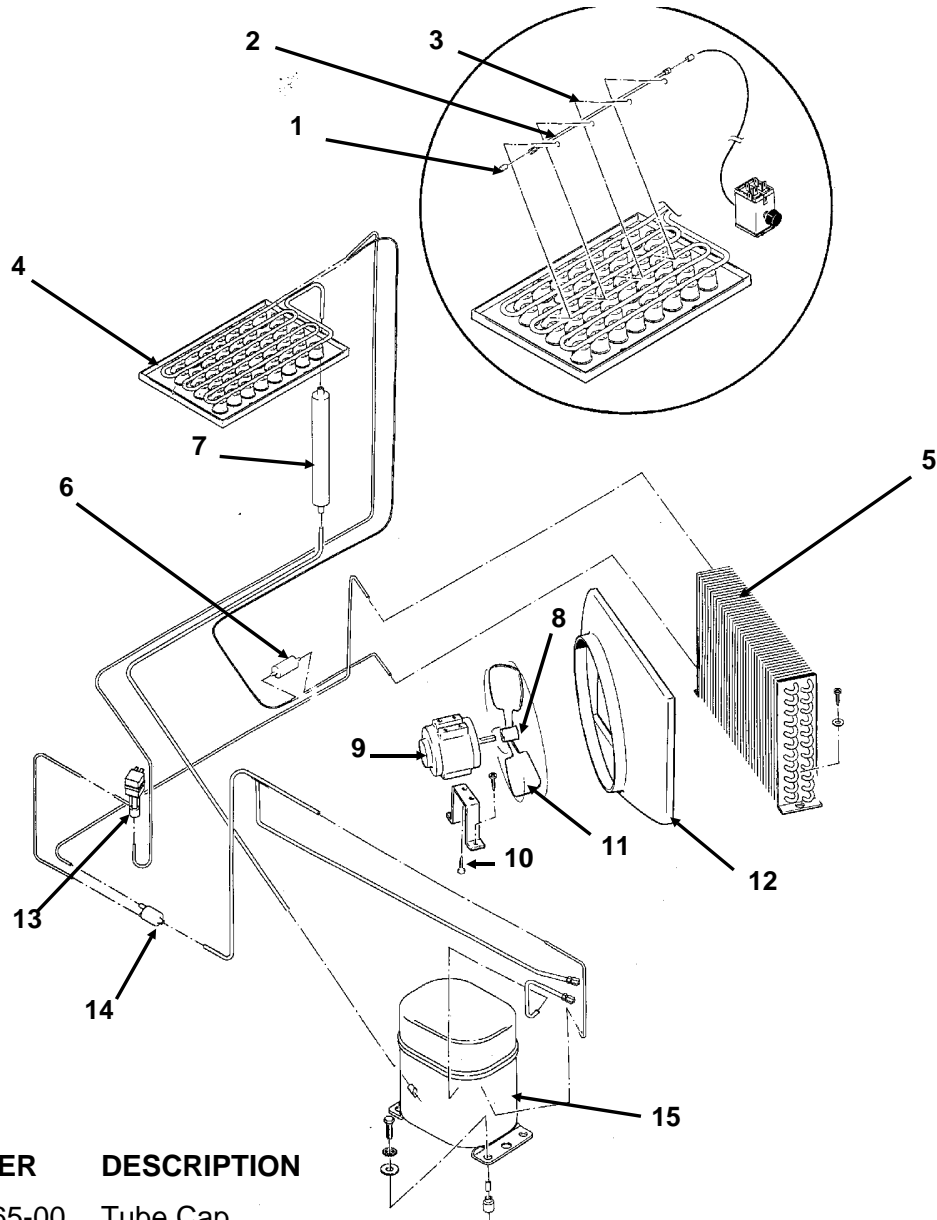

CS60 Service Parts

REFRIGERATION

ITEM NUMBER	PART NUMBER	DESCRIPTION
1.	0660465-00	Tube Cap
2.	0660340-05	Tube
3.	0650475-00	Tube Clip
4.	0784297-00	Evaporator
5.	0620276-02	Condenser
6.	0630003-05	Drier
7.	0784423-01	Accumulator/suction Line
8.	0650476-00	Fan Nut
9.	18-8723-01	Fan Motor
10.	0420800-00	Screw
11.	18-8725-01	Fan Blade
12.	0660484-01	Fan Shroud
13.	12-2007-01	Hot Gas Valve Body
	12-2008-01	Hot Gas Valve Coil
14.	0630020-01	Strainer
15.	18-8925-01	Compressor, includes starting components
	F620167-17	Start cap for original comp.
	F620057-36	Relay for original comp.
	F620058-66	Overload for original comp.
	18-1901-62	Start capacitor for 18-8925-01
	18-1903-63	Relay for 18-8925-01

Note: 18-8925-01 is Copeland ARB21C-1AA-201