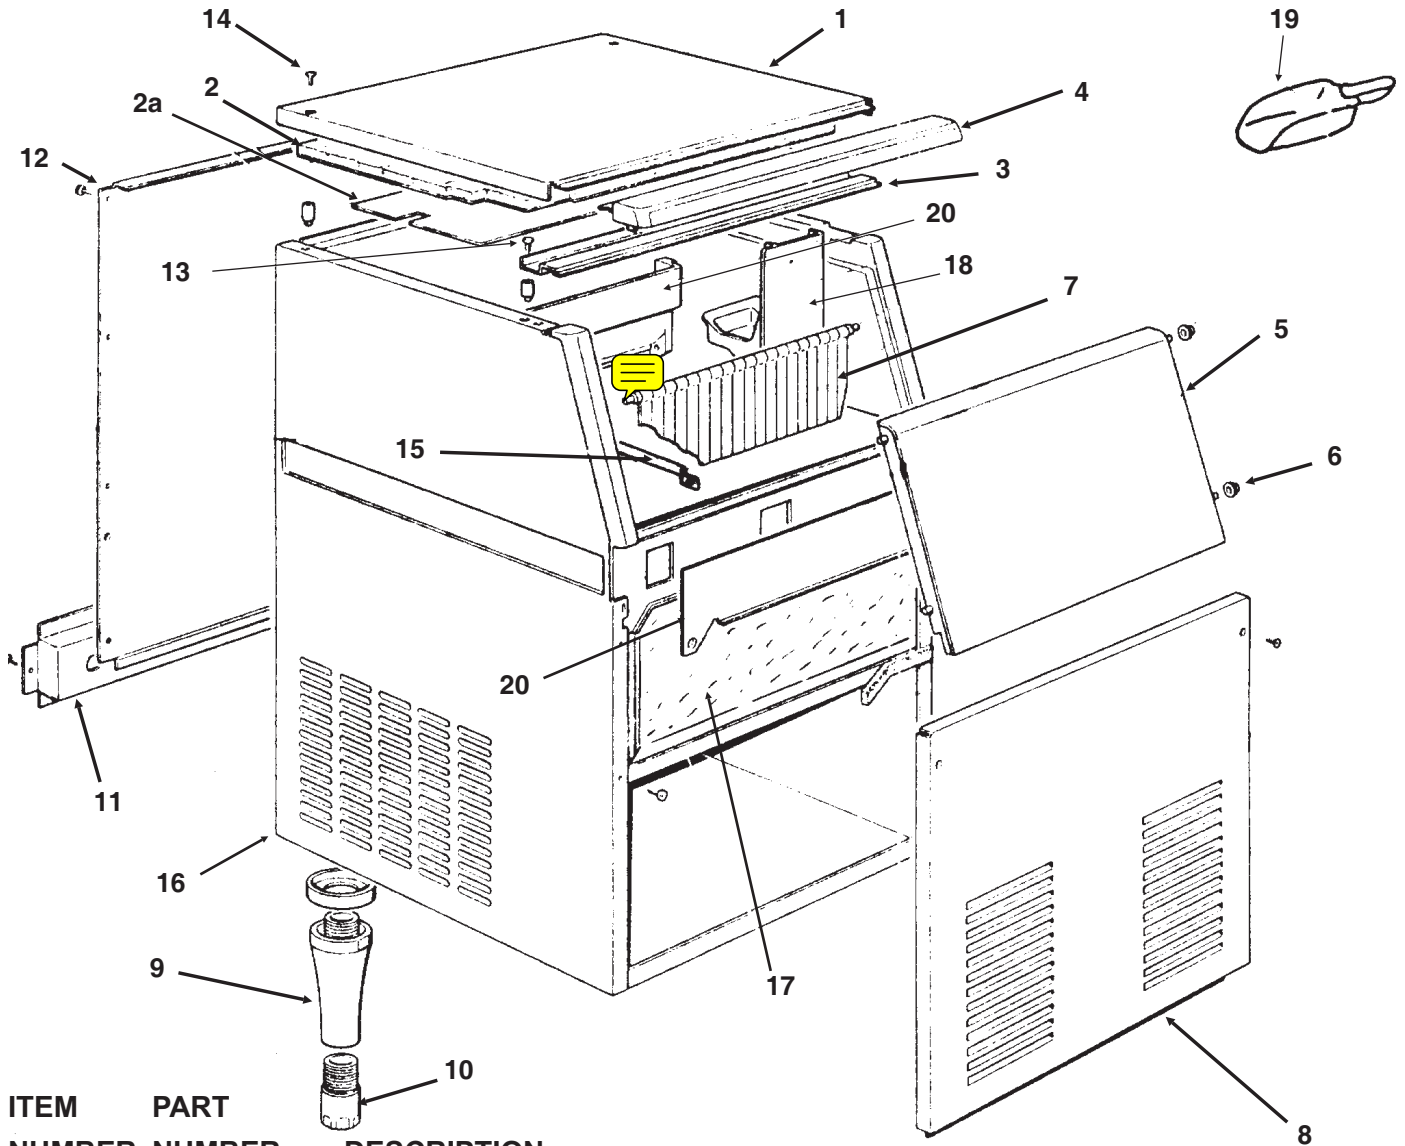

CS60 Service Parts

This is the parts list for the CS60. Always check the description to be certain that it matches the part required.

Table of Contents

Cabinet	page 2
Water System	page 3
Refrigeration	page 4
Control Box	page 5
Wiring Diagrams	page 6

CS60 Service Parts CABINET

ITEM NUMBER	PART NUMBER	DESCRIPTION
1.	0701939-03	Top panel
2.	0784378-00	Insulation
2a.	0742033-00	Cover
3.	0721455-00	Brace
4.	0660468-00	Upper Door Frame
5.	0792009-06	Door
6.	0660286-00	Door Bushing (4)
7.	0784169-09	Curtain
8.	0701937-09	Front panel,
9.	0660466-00	Leg
	0660516-00	Leg spacer
10.	0660258-01	Leg Leveler

ITEM NUMBER	PART NUMBER	DESCRIPTION
11.	0701945-01	Lower back panel,
12.	0702179-00	Back panel
13.	0470000-03	Screw
14.	0470002-00	Screw
15.	0732017-00	Bin Thermo Bracket
16.	0781306-20	Unit frame
17.	F060498-01	Storage Bin Assembly
18.	0742101-03	Pump bracket
	0669469-01	Curtain bracket
19.	02-3253-01	Scoop
20.	0721451-04	Front plate

CS60 Service Parts

REFRIGERATION

ITEM NUMBER	PART NUMBER	DESCRIPTION
1.	0660465-00	Tube Cap
2.	0660340-05	Tube
3.	0650475-00	Tube Clip
4.	0784297-00	Evaporator
5.	0620276-02	Condenser
6.	0630003-05	Drier
7.	0784423-01	Accumulator/suction Line
8.	0650476-00	Fan Nut
9.	18-8723-01	Fan Motor
10.	0420800-00	Screw
11.	18-8725-01	Fan Blade
12.	0660484-01	Fan Shroud
13.	12-2007-01	Hot Gas Valve Body
	12-2008-01	Hot Gas Valve Coil
14.	0630020-01	Strainer
15.	18-8925-01	Compressor, includes starting components
	F620167-17	Start cap for original comp.
	F620057-36	Relay for original comp.
	F620058-66	Overload for original comp.
	18-1901-62	Start capacitor for 18-8925-01
	18-1903-63	Relay for 18-8925-01