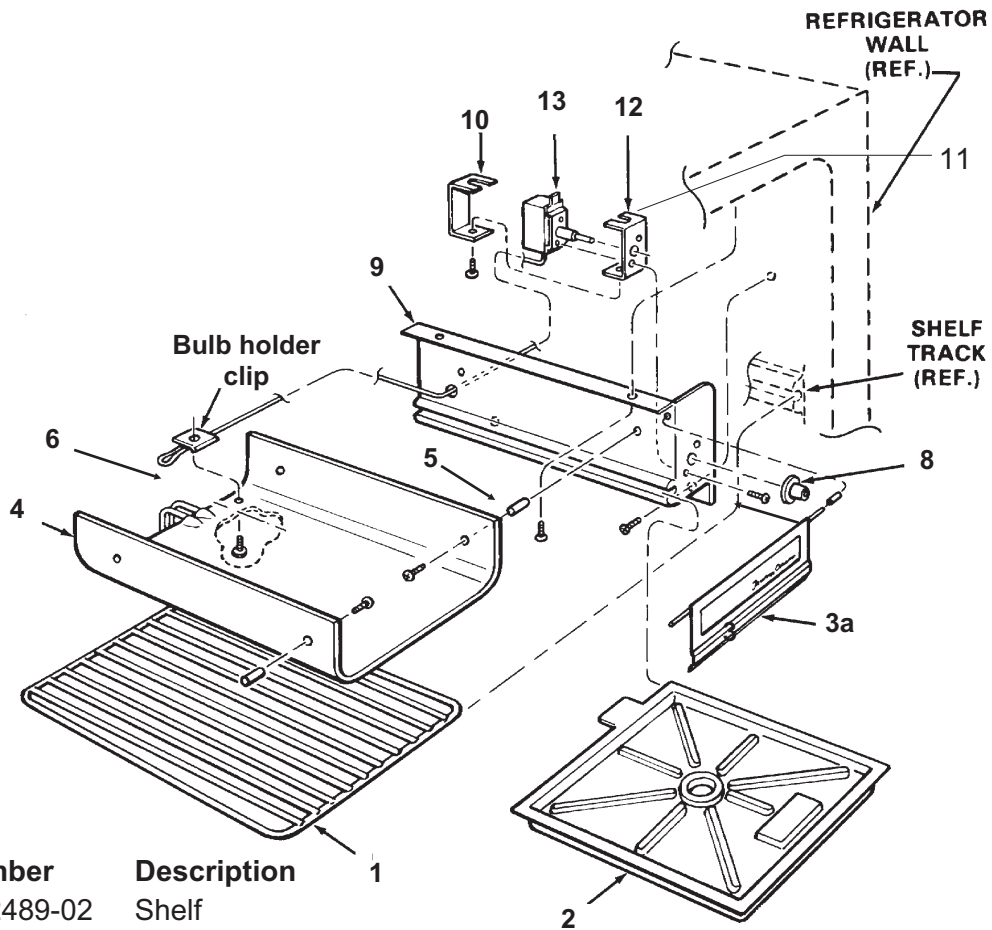

Cabinet	page 2
Freezing compartment	page 3
Condensing unit	page 4
Wiring Diagrams	page 5

RFE33 SERVICE PARTS

Item Number	Part Number	Description	Item Number	Part Number	Description
1	A35364-008	Door with alum. trim (white panel)	3	15-0799-01	Hinge
	A35364-010	Door with black panel	4	15-0799-02	Hinge
1a	13-0825-01	Gasket, white	4a	03-1418-24	Screw for hinge
	13-0825-03	Gasket, grey	5	02-2243-02	Kickplate
1b	15-0648-02	Left side filler plate	6	02-2489-02	Shelf
	15-0648-01	Right side filler plate (shipped w/product as spare)	7	A35546-001	Back panel (white)
	03-1418-24	Screw for alum door		A35546-002	Back panel (black)
	03-1418-40	Screw for brass door	8	not available	Cabinet & liner
1c	A29044-001	Handle, alum for white	9	12-1638-17	Power cord
	A29044-003	Handle for black	10	02-2481-01	Plug button (white)
	03-1607-01	Screw for alum door		02-2481-02	Plug button (black)
	15-0731-01	Emblem label (white)	11	02-3081-02	Door rod - top
	15-0731-02	Emblem label (black)	12	02-3081-01	Door rod - bottom
2	02-3256-01	Insulation & bag			

RFE33 SERVICE PARTS

Freezing Compartment

Item Number	Part Number	Description
1	02-2489-02	Shelf
2	02-2506-01	Drip pan
3	02-2507-01	Freezing compartment door
3a	02-2509-01	Bushing
4	A29423-001	Evaporator
5	02-2505-01	Spacer
6	03-3884-01	Nut, nylon
	03-3885-01	Washer, nylon
	03-1691-01	Screw, nylon
7	A35548-001	Suction line (not illustrated)
8	15-0657-01	Knob
8a	17-1432-01	Temp label
9	02-2823-01	Thermostat housing
	03-1611-01	Screw
10	A32074-001	Cover, goes with item 12
11	03-1404-33	Screw
12	A32073-001	Base, goes with item 10
13	11-0442-22	Thermostat
	12-1213-06	Bushing
	13-0557-00	Grommet