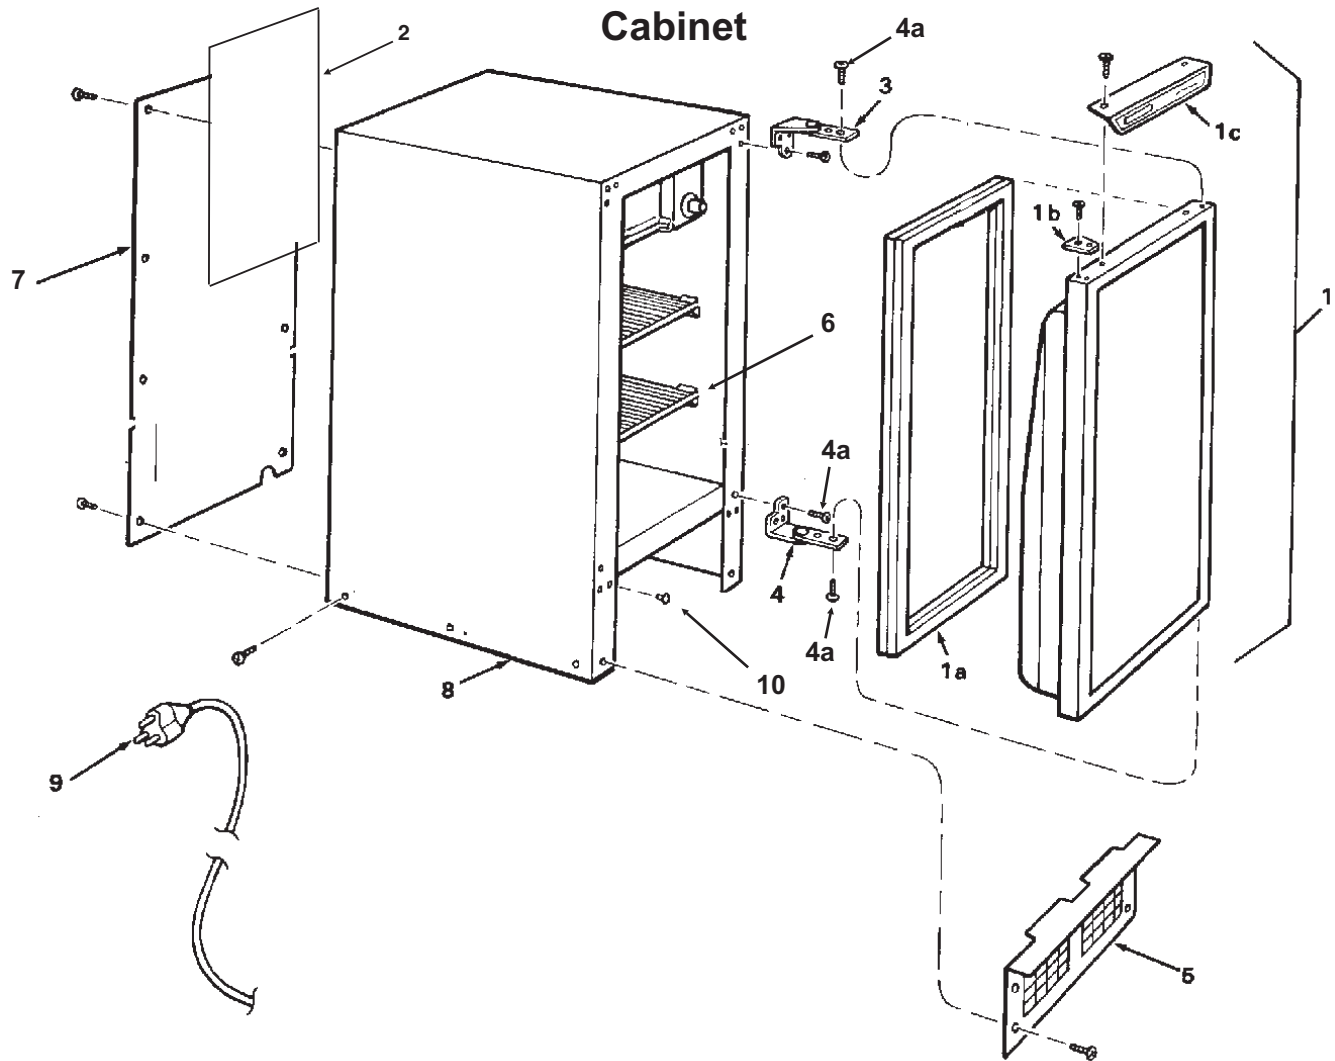

Cabinet	page 2
Freezing compartment	page 3
Condensing unit	page 4
Wiring Diagrams	page 5

RFE33 SERVICE PARTS

Item Number	Part Number	Description	Item Number	Part Number	Description
1	A35364-008	Door with alum. trim (white panel)	3	15-0799-01	Hinge
	A35364-010	Door with black panel	4	15-0799-02	Hinge
1a	13-0825-01	Gasket, white	4a	03-1418-24	Screw for hinge
	13-0825-03	Gasket, grey	5	02-2243-02	Kickplate
1b	15-0648-02	Left side filler plate	6	02-2489-02	Shelf
	15-0648-01	Right side filler plate (shipped w/product as spare)	7	A35546-001	Back panel (white)
	03-1418-24	Screw for alum door		A35546-002	Back panel (black)
	03-1418-40	Screw for brass door	8	not available	Cabinet & liner
1c	A29044-001	Handle, alum for white	9	12-1638-17	Power cord
	A29044-003	Handle for black	10	02-2481-01	Plug button (white)
	03-1607-01	Screw for alum door		02-2481-02	Plug button (black)
	15-0731-01	Emblem label (white)	11	02-3081-02	Door rod - top
	15-0731-02	Emblem label (black)	12	02-3081-01	Door rod - bottom
2	02-3256-01	Insulation & bag			

RFE33 SERVICE PARTS

Freezing Compartment

Item Number	Part Number	Description
1	02-2489-02	Shelf
2	02-2506-01	Drip pan
3	02-2507-01	Freezing compartment door
3a	02-2509-01	Bushing
4	A29423-001	Evaporator
5	02-2505-01	Spacer
6	03-3884-01	Nut, nylon
	03-3885-01	Washer, nylon
	03-1691-01	Screw, nylon
7	A35548-001	Suction line (not illustrated)
8	15-0657-01	Knob
8a	17-1432-01	Temp label
9	02-2823-01	Thermostat housing
	03-1611-01	Screw
10	A32074-001	Cover, goes with item 12
11	03-1404-33	Screw
12	A32073-001	Base, goes with item 10
13	11-0442-22	Thermostat
	12-1213-06	Bushing
	13-0557-00	Grommet