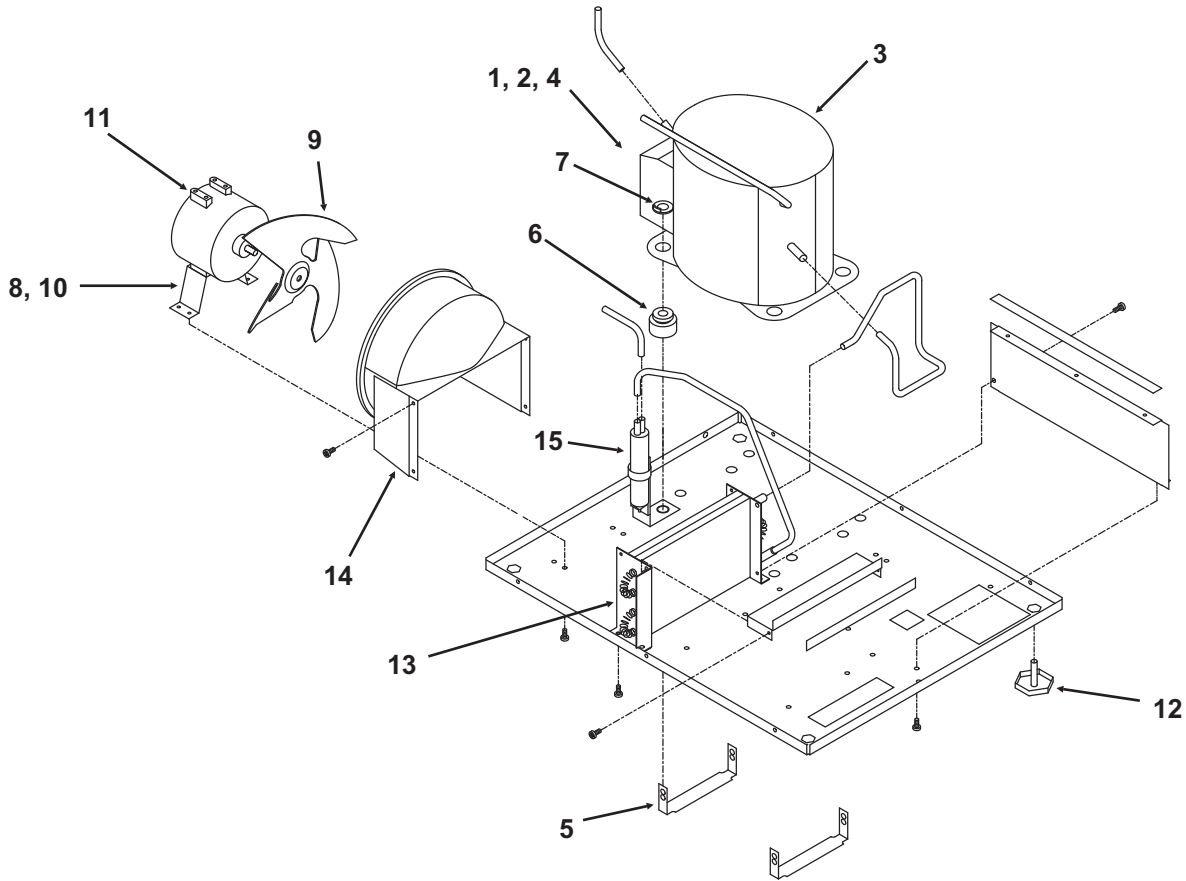

RFE33 SERVICE PARTS

Condensing Unit

Item Number	Part Number	Description	Item Number	Part Number	Description
	Embraco	Tecumseh - D series units	5	A35632-001	Bracket, compressor mounting
1	18-8802-52	18-8947-41	6	18-8861-01	Grommet
2	18-8802-55*	18-8947-31	7	03-3821-01	Pin (not shown)
3	18-8802-21	18-8947-21		03-1407-08	Washer
4	18-8802-53	18-8776-54	8	03-1531-01	Screw
	-	18-1902-66	9	02-4197-01	Blade, fan
			10	A28798-001	Bracket, mounting
			11	12-2927-01	Fan motor
			12	03-1608-01	Leveler, Leg
			13	18-8712-01	Condenser
			14	02-2871-01	Fan shroud
			15	02-3490-01	Dryer

Note: Compressors are not interchangeable; an Embraco must be replaced with an Embraco and a Tecumseh with a Tecumseh. Very few units were made with Tecumseh compressors.

* Includes overload and terminal cover.

** Includes all starting components and a dryer.