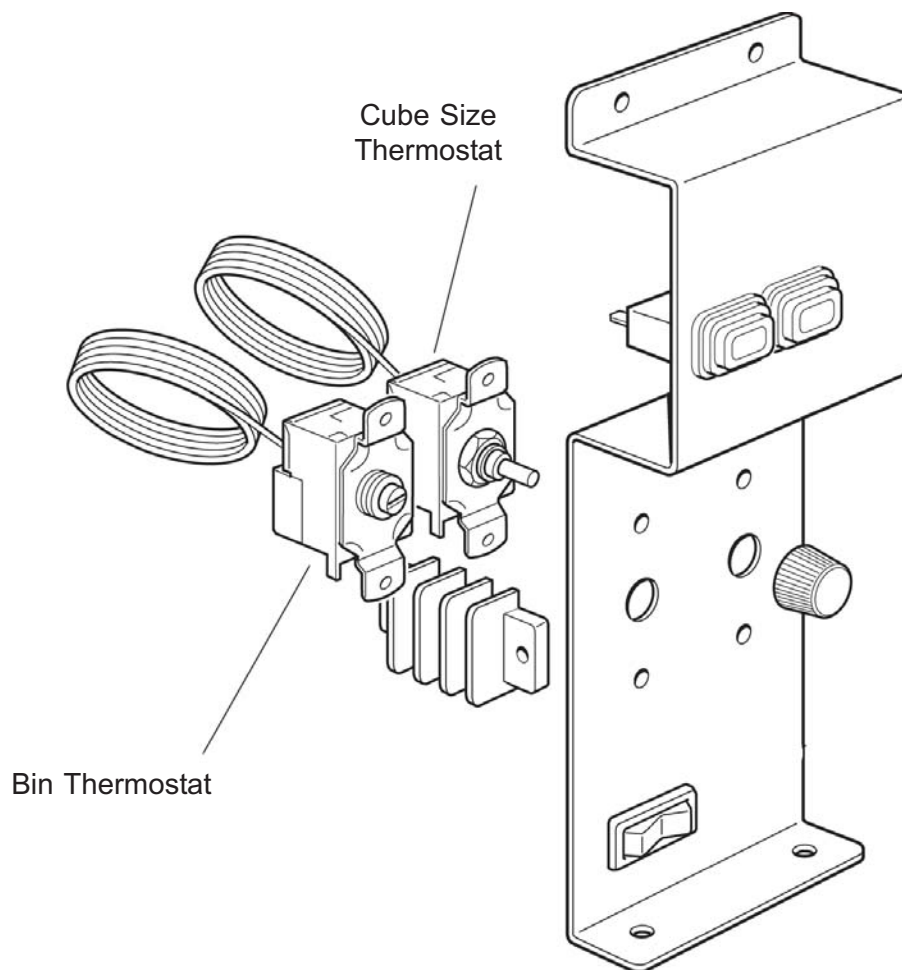

### Subject: CU0515 Cube Size and Bin Thermostat Locations

The Cube Size Thermostat on this model is the control with the plastic knob. It is located on the right side of the front of the control box. The bin thermostat is located on the left.

Two batches of units were manufactured with the thermostat positions reversed:

- From s.n. 0710 1320 011109 to 0710 1320 011128
- From s.n. 0711 1320 011493 to 0711 1320 011616

All documentation shows them the correct way.

*Cube Size and Bin Thermostats, shown in their correct positions.*